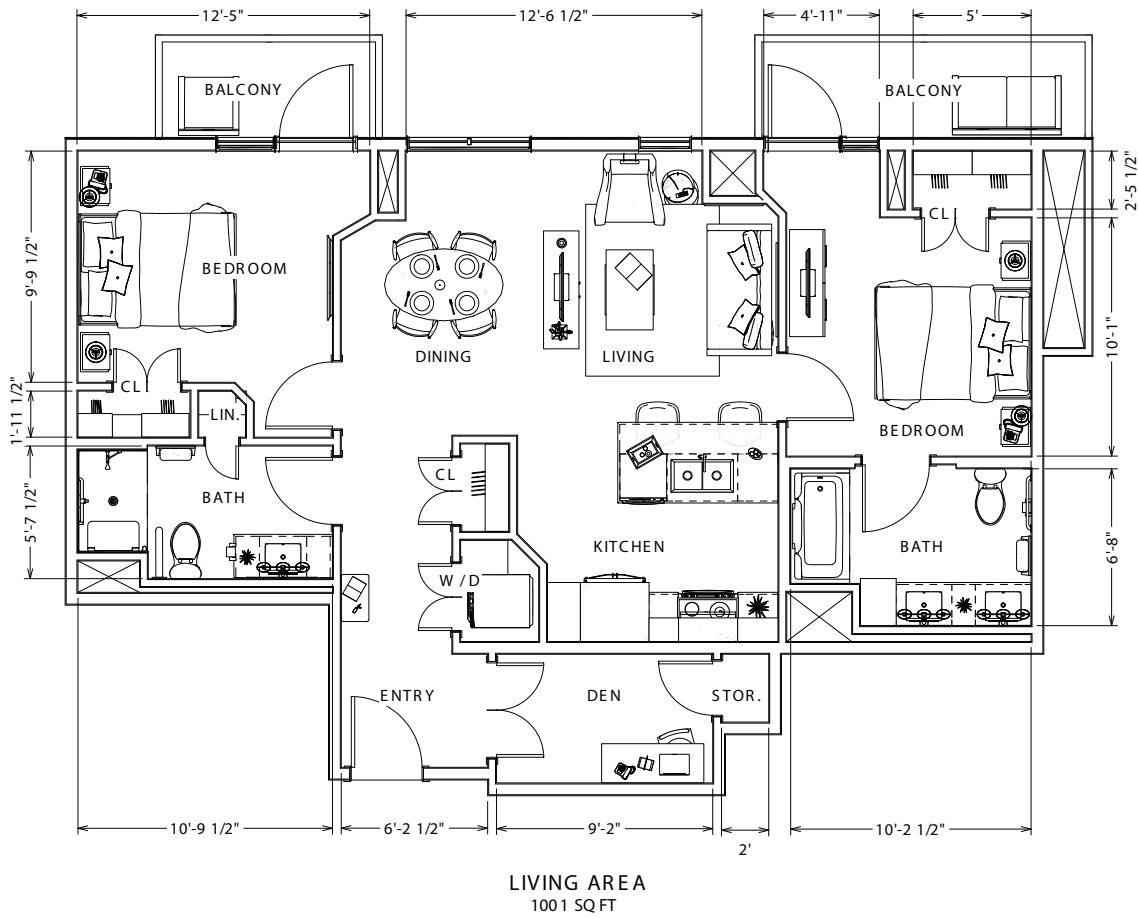

Suite numbers: 514, 614, 714, 814, 914, 1014, 1114, 1214

1,001 sq. ft.

Location in building

5th – 12th floor

Final suite elements may differ.

Lifestyle Apartments

Maple 5

Two bedroom + den

Parkland[™]
LIFESTYLE RESIDENCES

AJAX

Suite numbers: 514, 614, 714, 814, 914, 1014, 1114, 1214

1,001 sq. ft.

Final suite elements may differ.

Lifestyle Apartments

Maple 6

Two bedroom + den