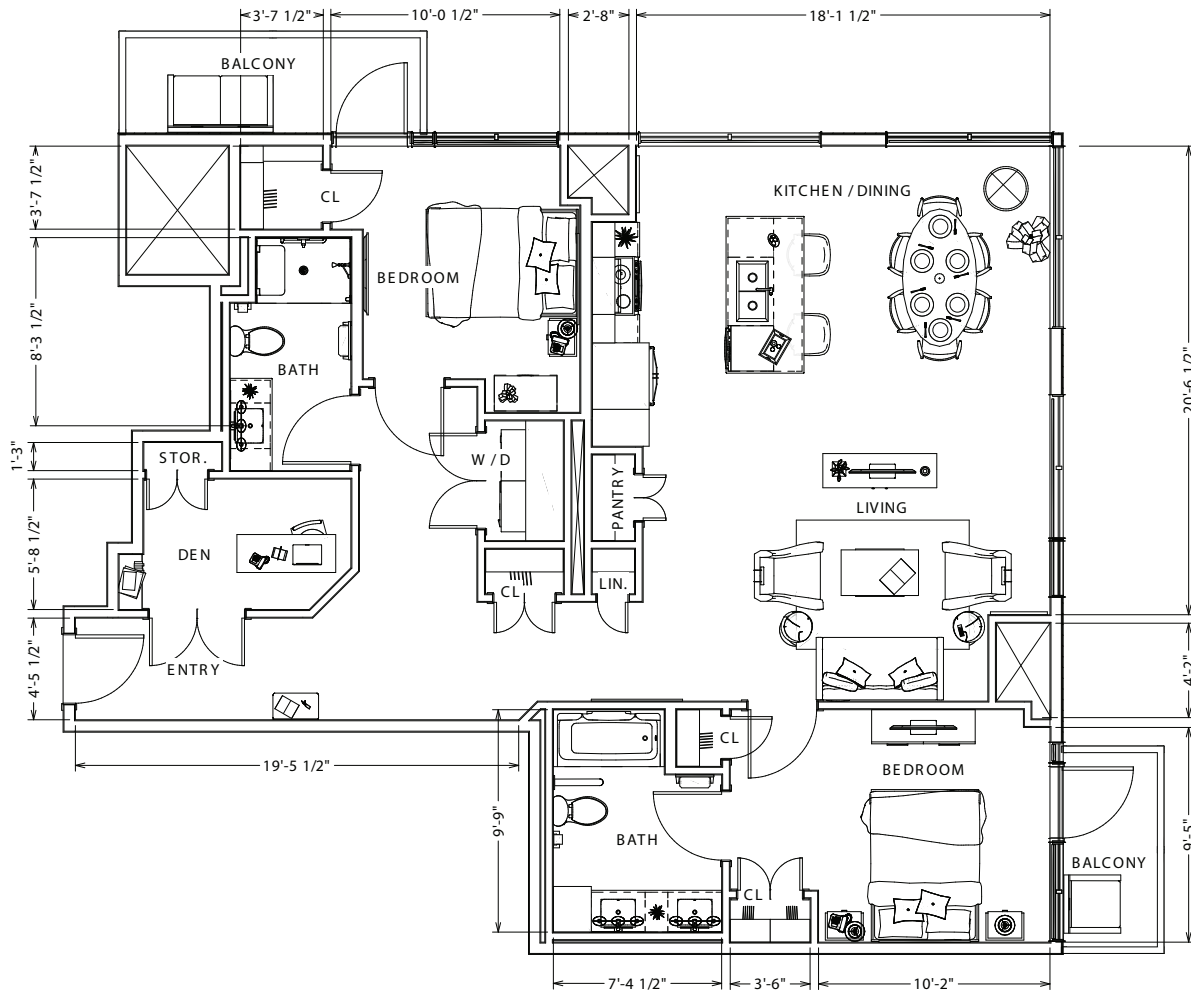

Lifestyle Apartments

Parkland™
LIFESTYLE RESIDENCES

A JAX

Maple 2

Two bedroom + den

LIVING AREA
1295 SQ FT

Suite numbers: 511, 611, 711, 811, 911, 1011, 1111, 1211

1,295 sq. ft.