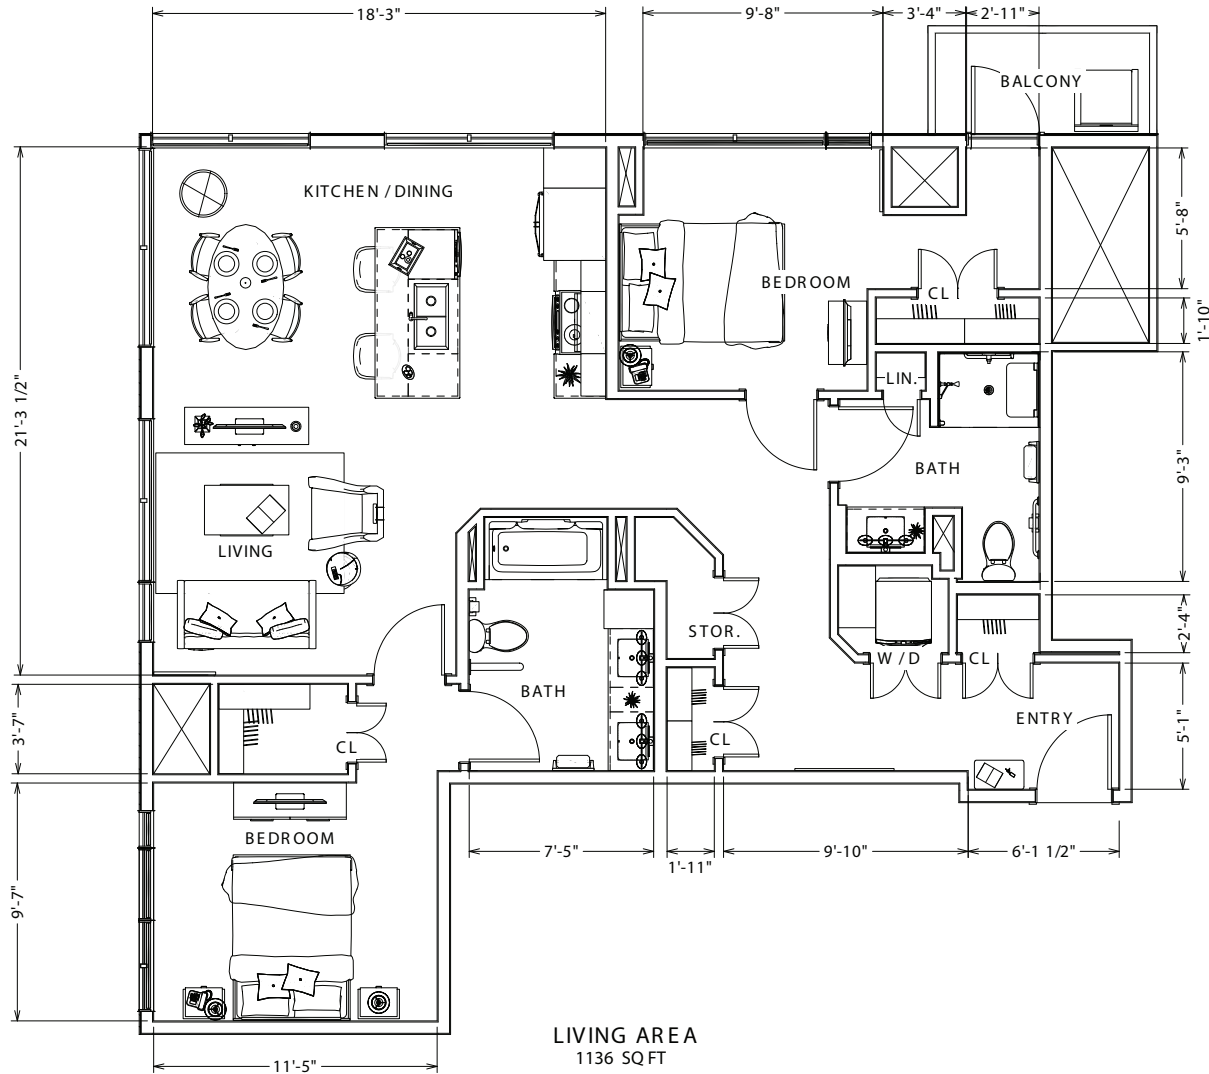

Final suite elements may differ.

Lifestyle Apartments

Willow 3B

Two bedroom

Parkland[™]
LIFESTYLE RESIDENCES

AJAX

Suite numbers: 516

1,136 sq. ft.

Location in building

5th floor

Final suite elements may differ.

Lifestyle Apartments

Willow 3B

Two bedroom

Parkland
LIFESTYLE RESIDENCES

AJAX

Suite numbers: 516

1,136 sq. ft.

Final suite elements may differ.

Lifestyle Apartments

Willow 3A

Two bedroom

Parkland[™]
LIFESTYLE RESIDENCES

AJAX

Suite numbers: 601, 701, 801, 901, 1001, 1101, 1201

1,292 sq. ft.

Location in building

6th – 12th floor

Final suite elements may differ.

Lifestyle Apartments

Willow 3A

Two bedroom