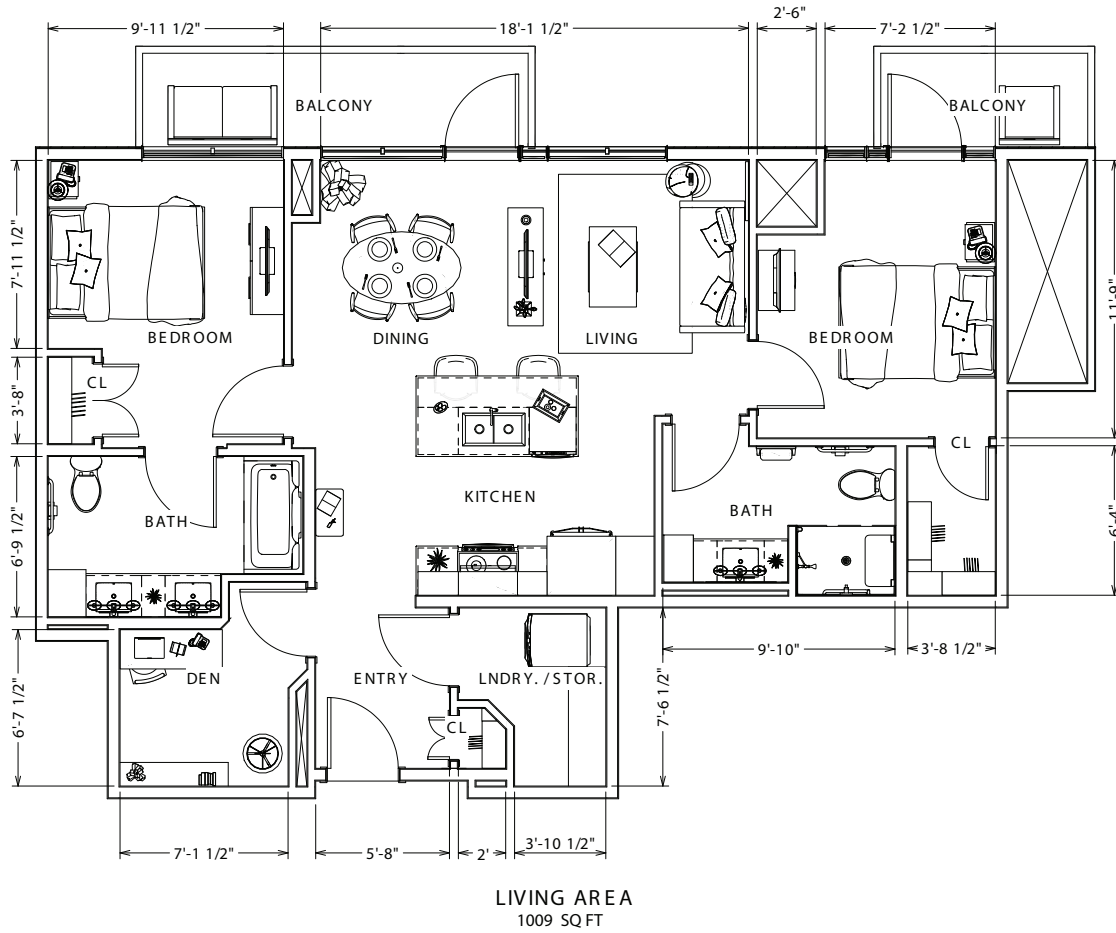

Parkland[™]
LIFESTYLE RESIDENCES

AJAX

Suite numbers: 515, 615, 715, 815, 915, 1015, 1115, 1215

1,009 sq. ft.

Location in building

5th – 12th floor

Final suite elements may differ.

Lifestyle Apartments

Maple 6

Two bedroom + den

Parkland
LIFESTYLE RESIDENCES

AJAX

Suite numbers: 515, 615, 715, 815, 915, 1015, 1115, 1215

1,009 sq. ft.

Final suite elements may differ.