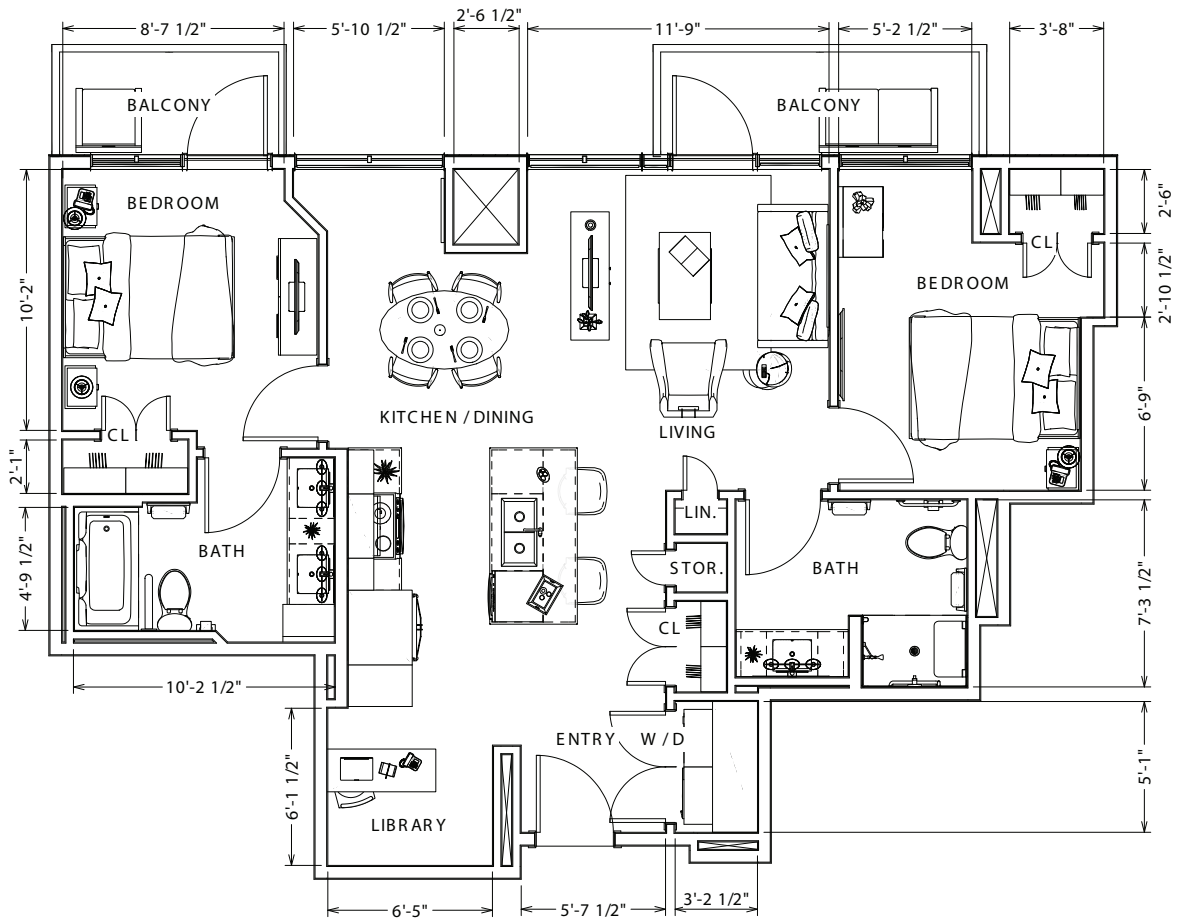

Lifestyle Apartments

Maple 3

Two bedroom + den

Parkland
LIFESTYLE RESIDENCES

AJAX

LIVING AREA
972 SQFT

Suite numbers: 512, 612, 712, 812, 912, 1012, 1112, 1212

972 sq. ft.