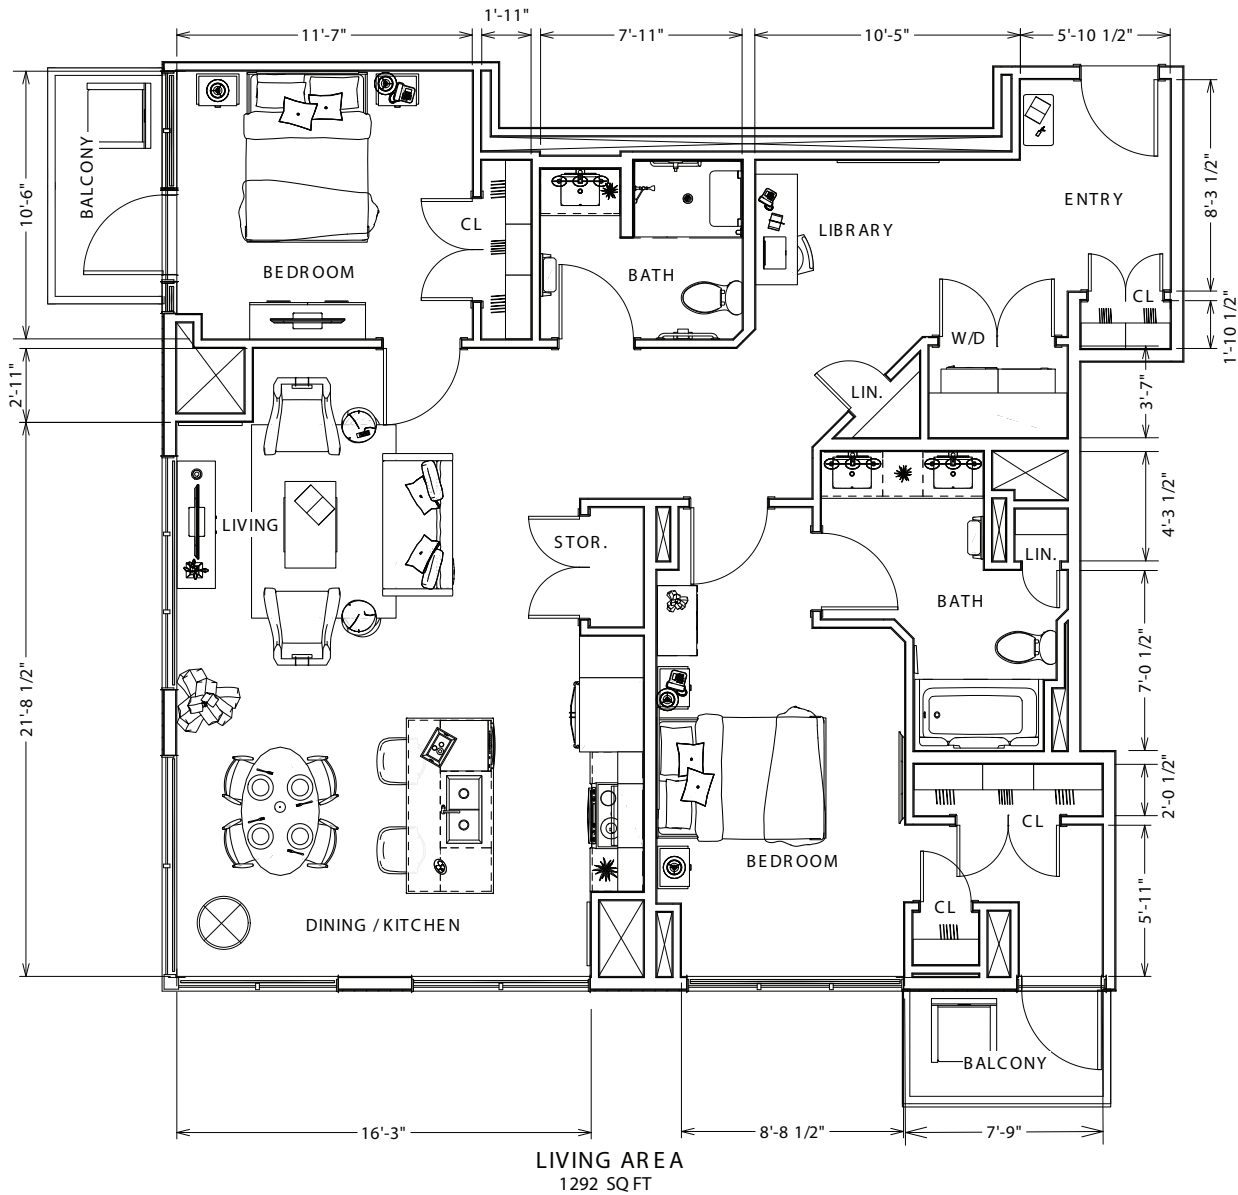

Location in building

5th floor

Final suite elements may differ.

Lifestyle Apartments

Willow 3B

Two bedroom

Parkland
LIFESTYLE RESIDENCES

AJAX

Suite numbers: 516

1,136 sq. ft.

Final suite elements may differ.

Lifestyle Apartments

Willow 3A

Two bedroom

Parkland[™]
LIFESTYLE RESIDENCES

AJAX

Suite numbers: 601, 701, 801, 901, 1001, 1101, 1201

1,292 sq. ft.

Location in building

6th – 12th floor

Final suite elements may differ.

Lifestyle Apartments

Willow 3A

Two bedroom

Parkland
LIFESTYLE RESIDENCES

AJAX

Suite numbers: 601, 701, 801, 901, 1001, 1101, 1201

1,292 sq. ft.

Final suite elements may differ.

Lifestyle Apartments

Willow 2

Two bedroom