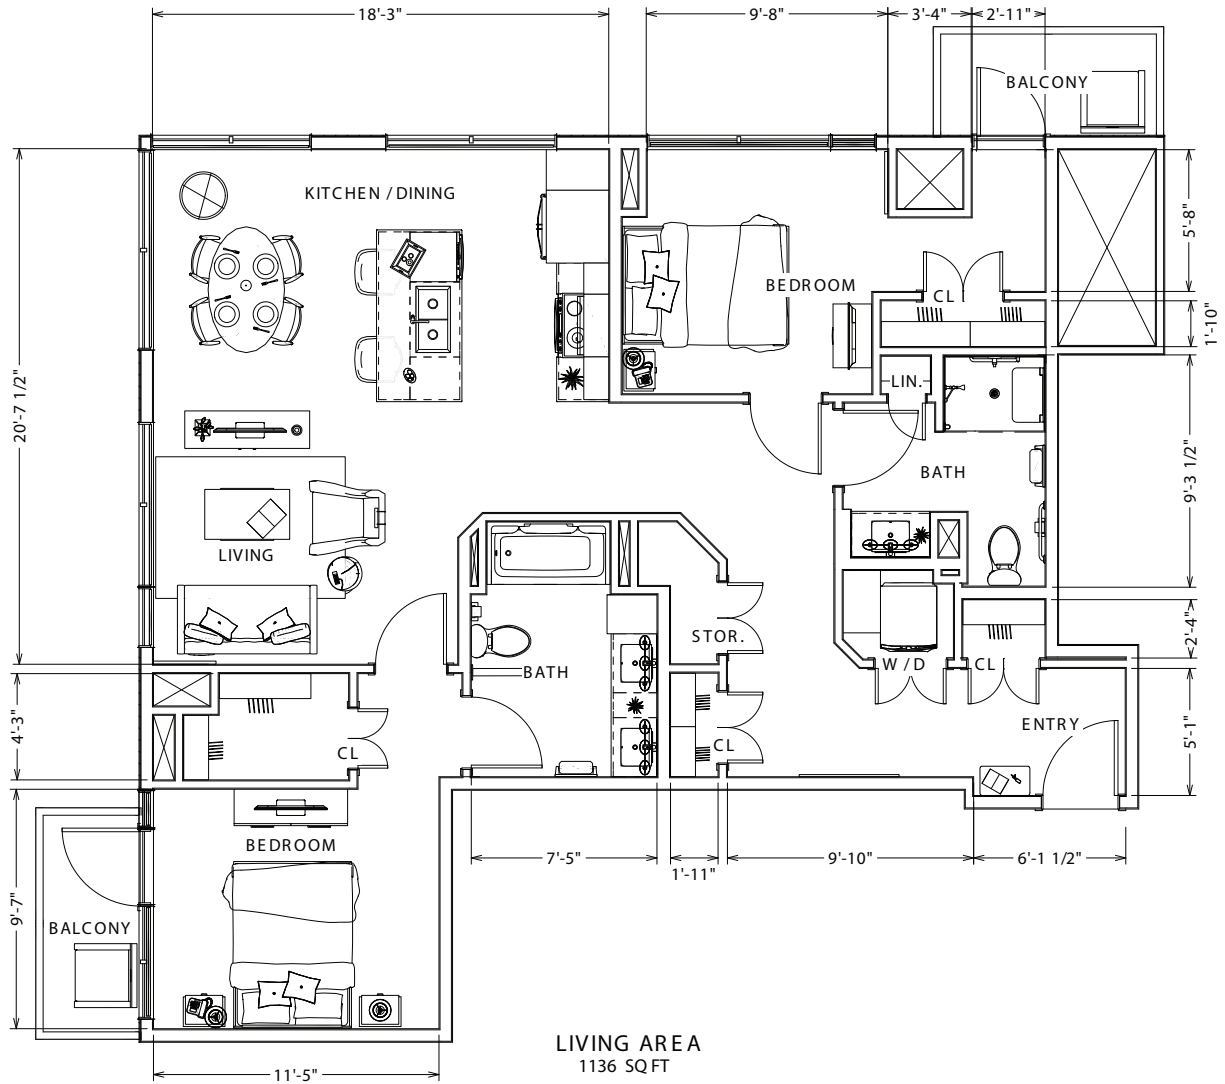

Suite numbers: 601, 701, 801, 901, 1001, 1101, 1201

1,292 sq. ft.

Location in building

6th – 12th floor

Final suite elements may differ.

Lifestyle Apartments

Willow 3A

Two bedroom

Parkland
LIFESTYLE RESIDENCES

AJAX

Suite numbers: 601, 701, 801, 901, 1001, 1101, 1201

1,292 sq. ft.

Final suite elements may differ.

Lifestyle Apartments

Willow 2

Two bedroom

Parkland[™]
LIFESTYLE RESIDENCES

AJAX

Suite numbers: 616, 716, 816, 916, 1016, 1116, 1216

1,136 sq. ft.

Location in building

6th – 12th floor

Final suite elements may differ.

Lifestyle Apartments

Willow 2

Two bedroom

Parkland
LIFESTYLE RESIDENCES

A J A X

Suite numbers: 616, 716, 816, 916, 1016, 1116, 1216

1,136 sq. ft.

Final suite elements may differ.

Lifestyle Apartments