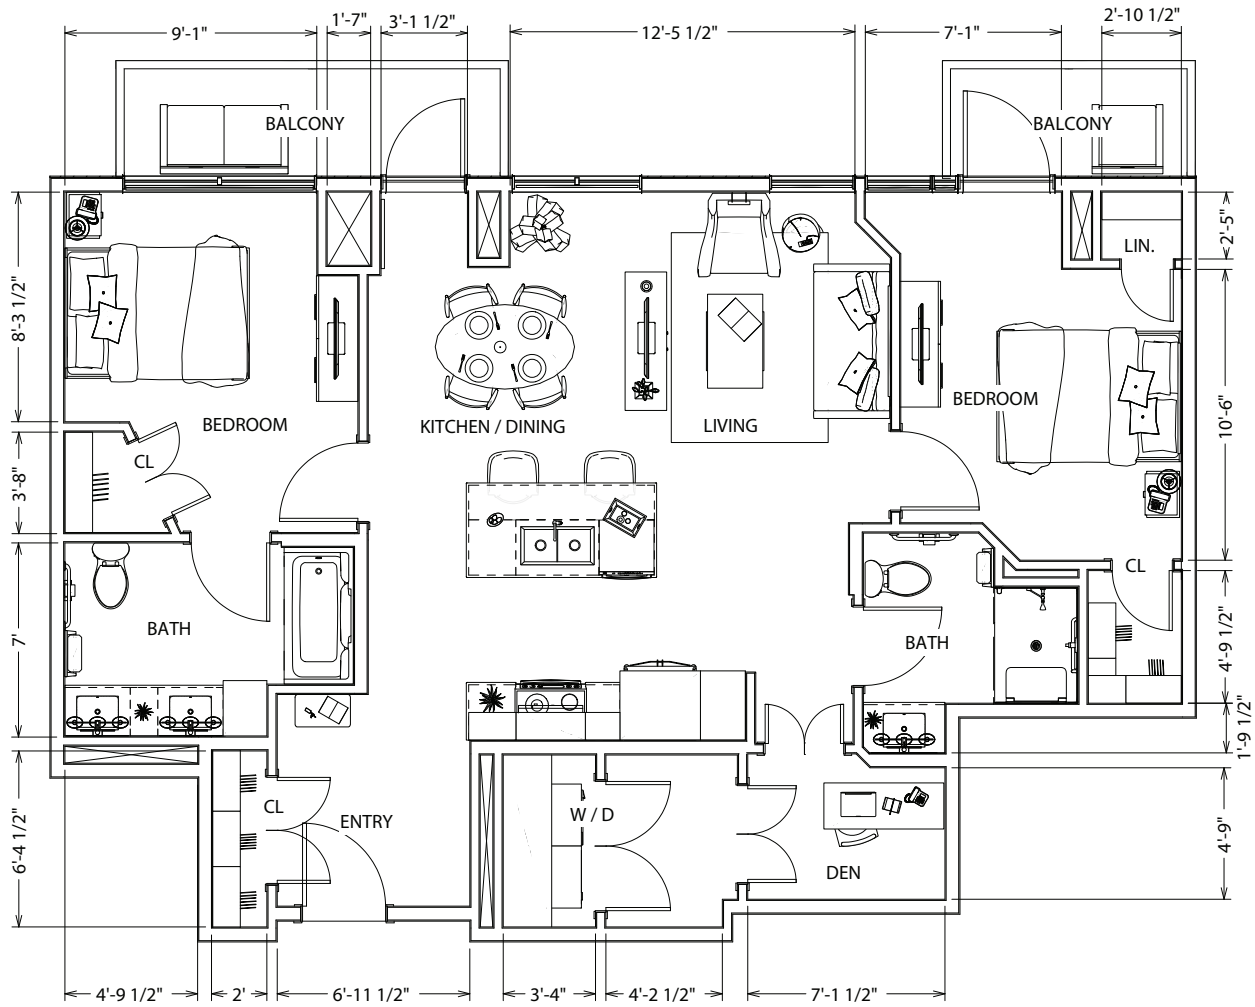

5th – 12th floor

Final suite elements may differ.

Lifestyle Apartments

Maple 4

Two bedroom + den

Parkland
LIFESTYLE RESIDENCES

AJAX

LIVING AREA
1061 SQ FT

Suite numbers: 513, 613, 713, 813, 913, 1013, 1113, 1213

1,061 sq. ft.

Final suite elements may differ.

Lifestyle Apartments

Maple 5

Two bedroom + den

Parkland[™]
LIFESTYLE RESIDENCES

AJAX