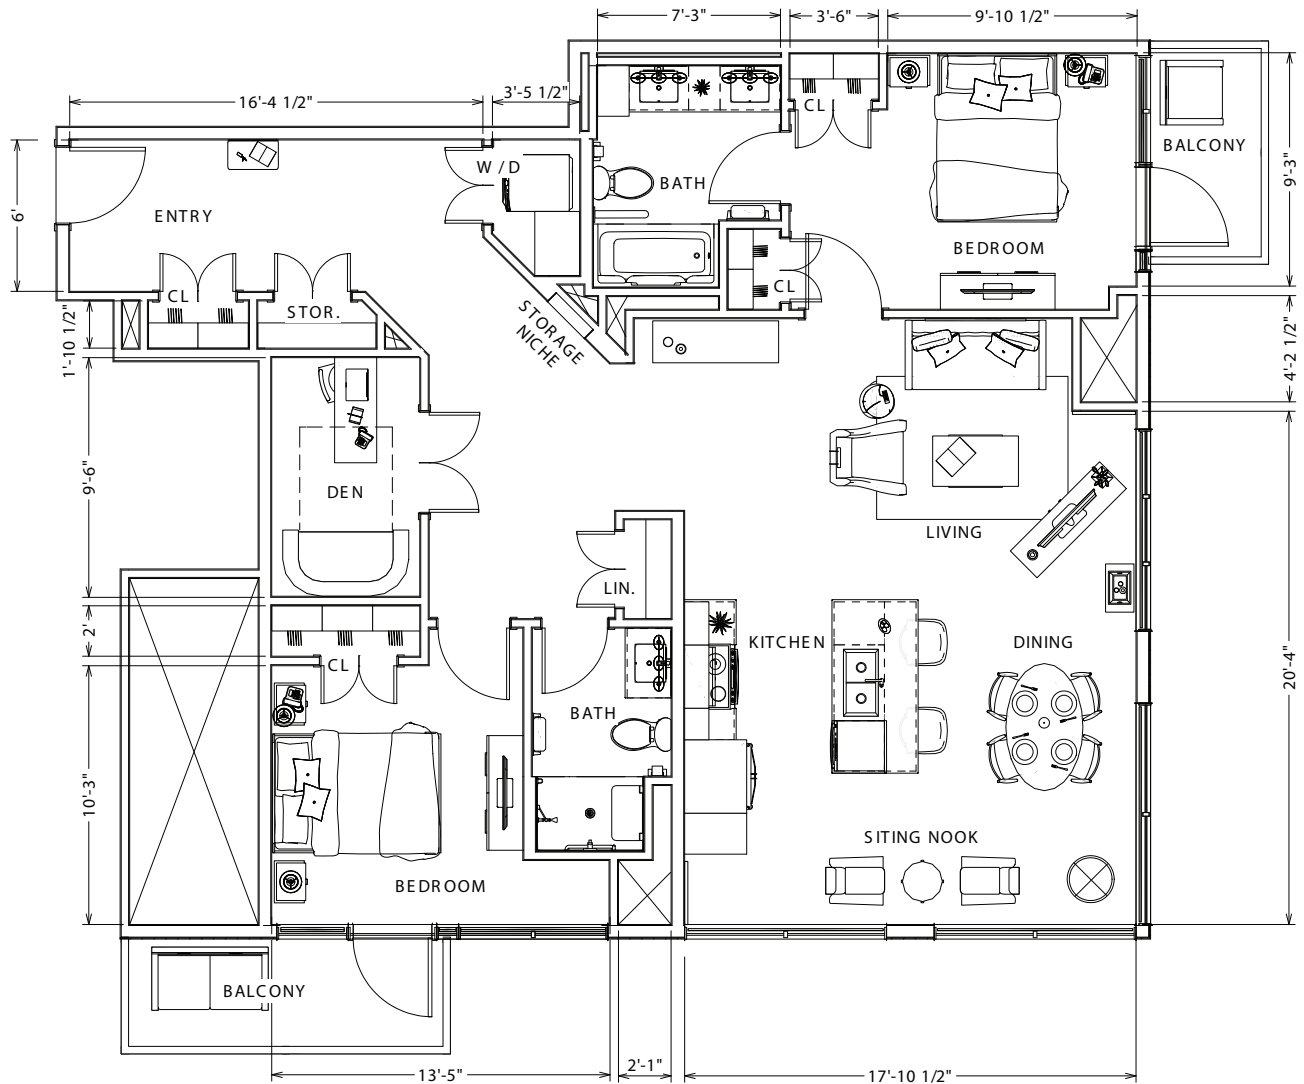

Maple 1

Two bedroom + den

Parkland[™]
LIFESTYLE RESIDENCES

AJAX

Suite numbers: 510, 610, 710, 810, 910, 1010, 1110, 1210

1,340 sq. ft.

Location in building

5th – 12th floor

Final suite elements may differ.

Lifestyle Apartments

Parkland
LIFESTYLE RESIDENCES

AJAX

Maple 1

Two bedroom + den

LIVING AREA
1340 SQ FT

Suite numbers: 510, 610, 710, 810, 910, 1010, 1110, 1210

1,340 sq. ft.

Final suite elements may differ.

Lifestyle Apartments

Maple 2

Two bedroom + den

Parkland[™]
LIFESTYLE RESIDENCES

AJAX

Suite numbers: 511, 611, 711, 811, 911, 1011, 1111, 1211

1,295 sq. ft.

Location in building

5th – 12th floor

Final suite elements may differ.

Lifestyle Apartments

Parkland[™]
LIFESTYLE RESIDENCES

A JAX

Maple 2