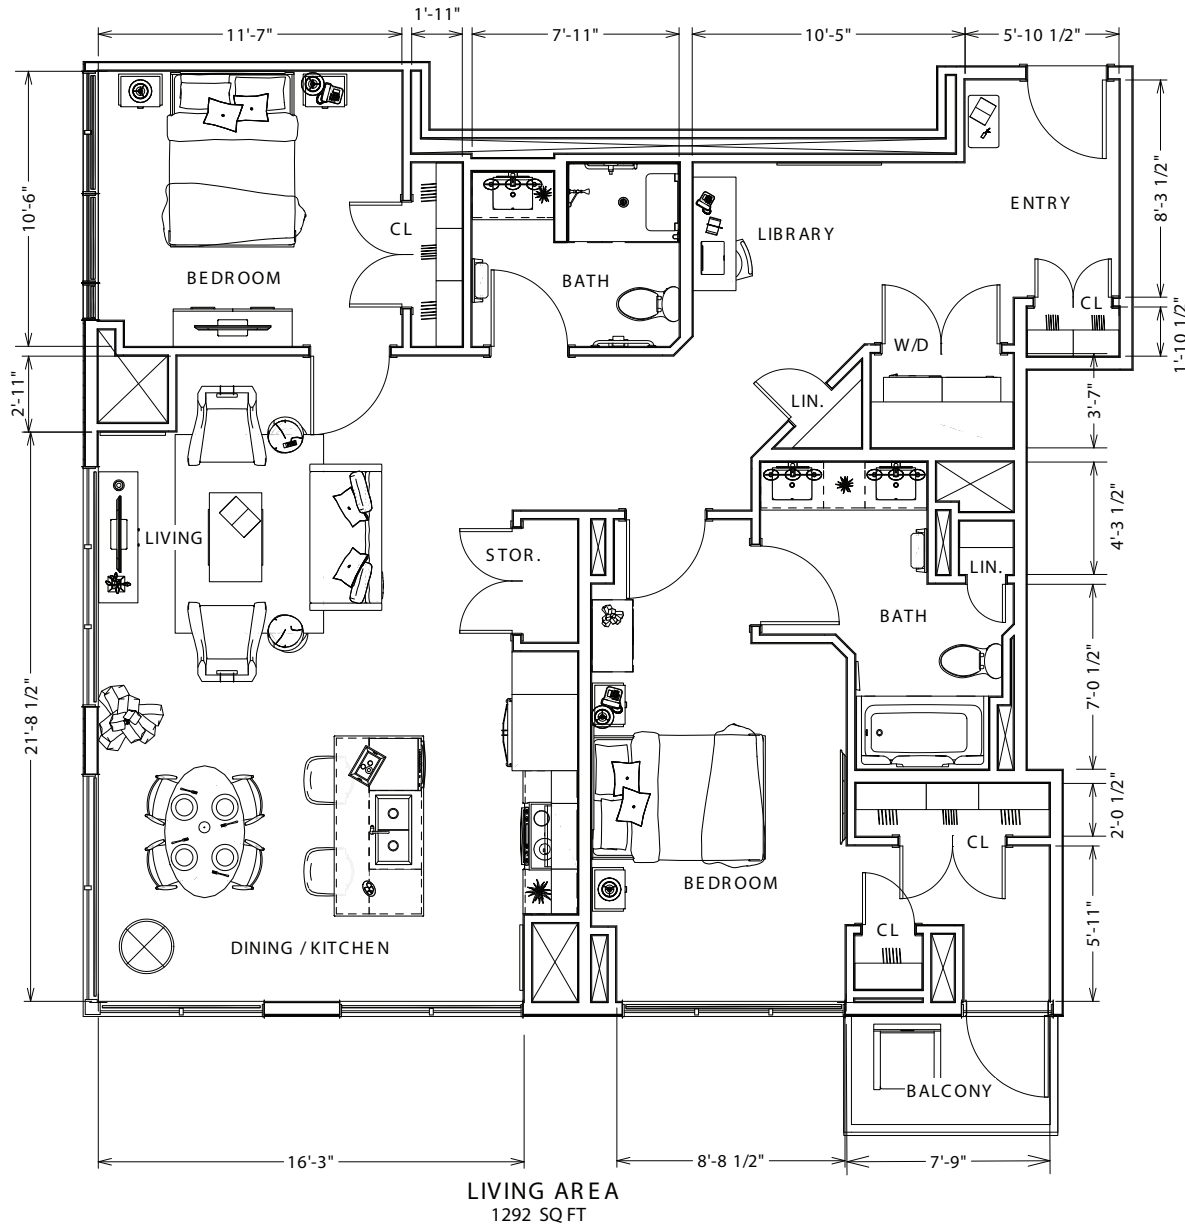

Lifestyle Apartments

Willow 1

Two bedroom

Parkland
LIFESTYLE RESIDENCES

AJAX

Suite numbers: 501

1,292 sq. ft.

Location in building

5th floor

Final suite elements may differ.

Lifestyle Apartments

Parkland
LIFESTYLE RESIDENCES

AJAX

Willow 1

Two bedroom

Suite numbers: 501 1,292 sq. ft.

Final suite elements may differ.

Lifestyle Apartments

Willow 3B

Two bedroom

Parkland[™]
LIFESTYLE RESIDENCES

AJAX

Suite numbers: 516

1,136 sq. ft.

Location in building

5th floor

Final suite elements may differ.

Lifestyle Apartments

Willow 3B

Two bedroom

Parkland
LIFESTYLE RESIDENCES

AJAX