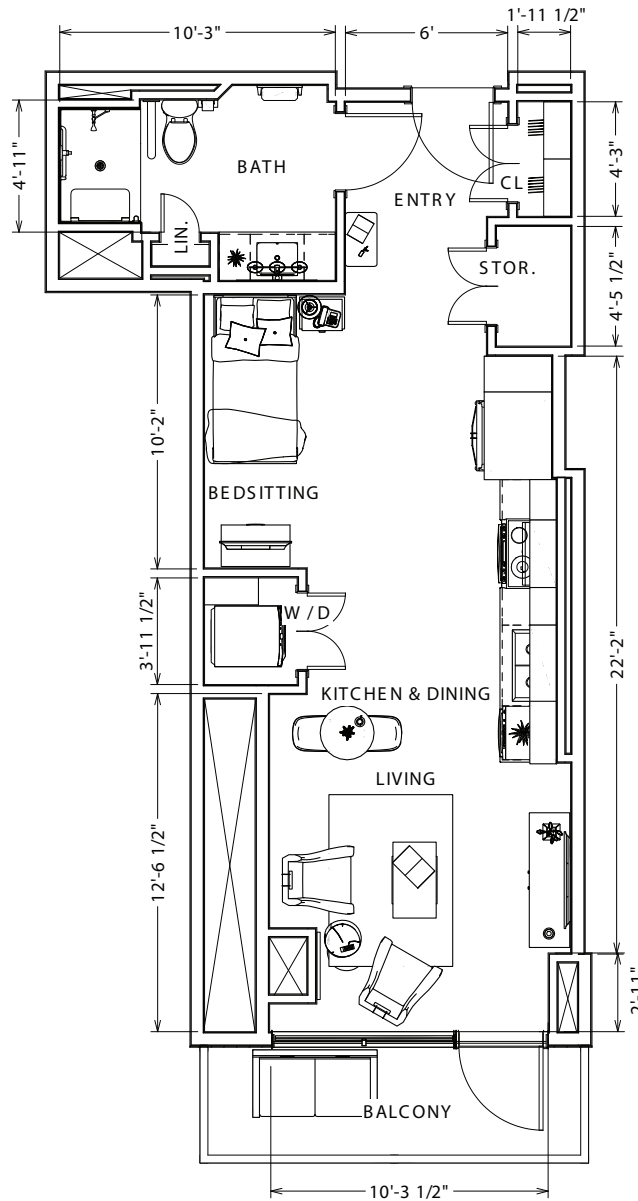

Lifestyle Apartments

Cherry

Studio

Parkland[™]
LIFESTYLE RESIDENCES

A J A X

Suite numbers: 506, 606, 706, 806

536 sq. ft.

Location in building

5th – 8th floor

Final suite elements may differ.

Lifestyle Apartments

Cherry
Studio

Parkland[™]
LIFESTYLE RESIDENCES

A J A X

Suite numbers: 506, 606, 706, 806

536 sq. ft.

A J A X

Suite numbers: 906, 1006, 1106, 1206

536 sq. ft.

Location in building

9th – 12th floor

Final suite elements may differ.

Lifestyle Apartments

Cherry
Studio

Parkland[™]
LIFESTYLE RESIDENCES

AJAX

LIVING AREA
536 SQ FT

Suite numbers: 906, 1006, 1106, 1206

536 sq. ft.

For more information about additional suites available at Parkland Ajax contact our Lifestyle Consultant at 905-424-9369 or via experienceparkland.com.