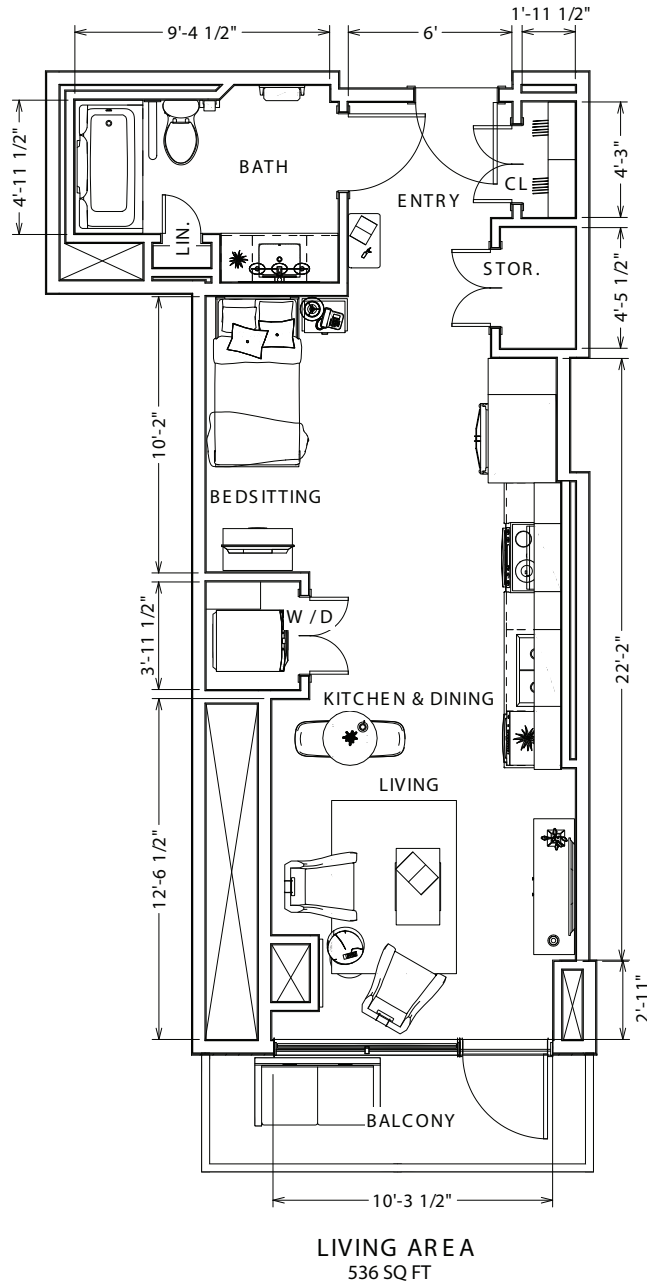

Lifestyle Apartments

Cherry

Studio

Parkland[™]
LIFESTYLE RESIDENCES

A J A X

Suite numbers: 506, 606, 706, 806

536 sq. ft.

Location in building

5th – 8th floor

Final suite elements may differ.

Lifestyle Apartments

Cherry
Studio

Parkland[™]
LIFESTYLE RESIDENCES

A J A X

Suite numbers: 506, 606, 706, 806

536 sq. ft.

A J A X

Suite numbers: 906, 1006, 1106, 1206

536 sq. ft.

Location in building

9th – 12th floor

Final suite elements may differ.

Lifestyle Apartments

Cherry
Studio

Parkland[™]
LIFESTYLE RESIDENCES

AJAX

LIVING AREA
536 SQ FT

Suite numbers: 906, 1006, 1106, 1206

536 sq. ft.

For more information about additional suites available at Parkland Ajax contact our Lifestyle Consultant at 905-424-9369 or via experienceparkland.com.