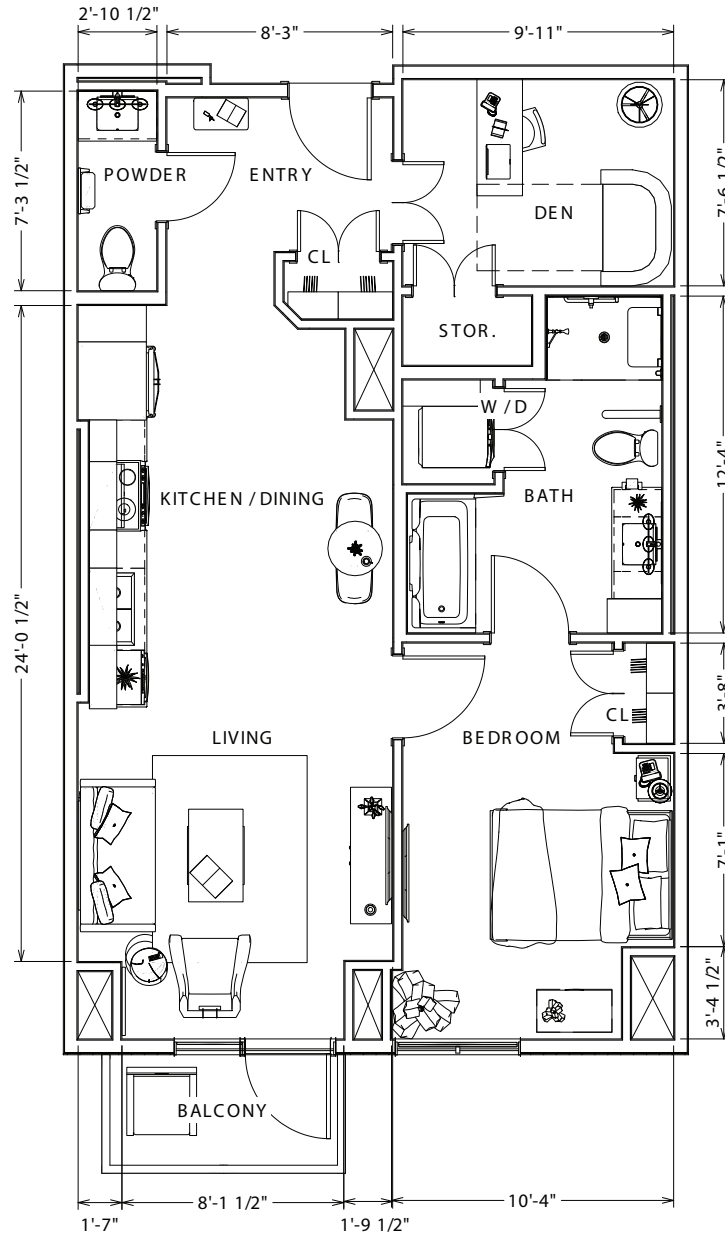

One bedroom + den

Parkland[™]
LIFESTYLE RESIDENCES

A J A X

Suite numbers: 504, 604, 704, 804, 904, 1004, 1104, 1204

830 sq. ft.

Location in building

5th – 12th floor

Final suite elements may differ.

Lifestyle Apartments

Birch 3

One bedroom + den

Parkland
LIFESTYLE RESIDENCES

A J A X

LIVING AREA
830 SQ FT

Suite numbers: 504, 604, 704, 804, 904, 1004, 1104, 1204

830 sq. ft.

Final suite elements may differ.

Lifestyle Apartments

Birch 4

One bedroom + den

Parkland[™]
LIFESTYLE RESIDENCES

AJAX

Suite numbers: 507, 607, 707, 807, 907, 1007, 1107, 1207

833 sq. ft.

Location in building

5th – 12th floor

Final suite elements may differ.

Lifestyle Apartments

Birch 4

One bedroom + den

Parkland
LIFESTYLE RESIDENCES

A J A X