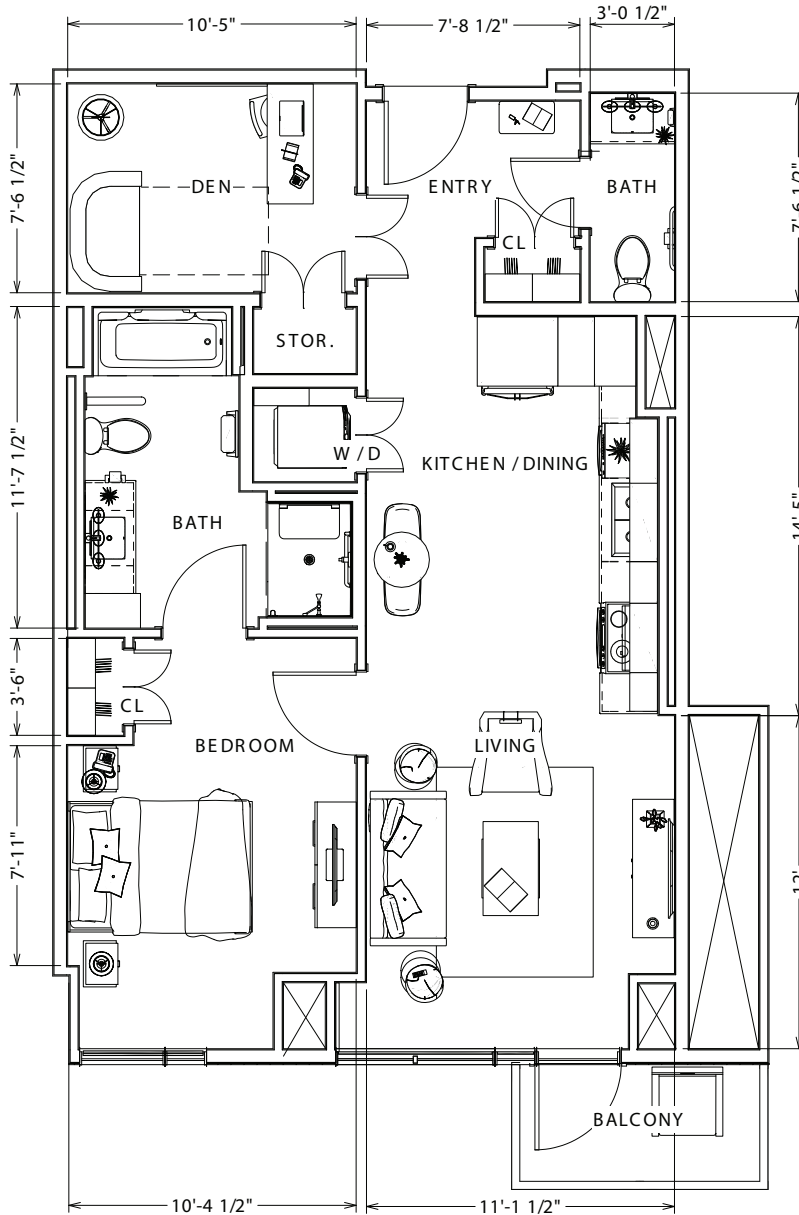

Final suite elements may differ.

Lifestyle Apartments

Birch 4

One bedroom + den

Parkland[™]
LIFESTYLE RESIDENCES

AJAX

Suite numbers: 507, 607, 707, 807, 907, 1007, 1107, 1207

833 sq. ft.

Location in building

5th – 12th floor

Final suite elements may differ.

Lifestyle Apartments

Birch 4

One bedroom + den

Parkland
LIFESTYLE RESIDENCES

A J A X

LIVING AREA
833 SQ FT

Suite numbers: 507, 607, 707, 807, 907, 1007, 1107, 1207

833 sq. ft.

Final suite elements may differ.

Lifestyle Apartments

Birch 5

One bedroom + den

Parkland[™]
LIFESTYLE RESIDENCES

A J A X

Suite numbers: 508, 608, 708, 808, 908, 1008, 1108, 1208	846 sq. ft.
---	--------------------

Location in building

5th - 12th floor

Final suite elements may differ.

Lifestyle Apartments

Birch 5

One bedroom + den