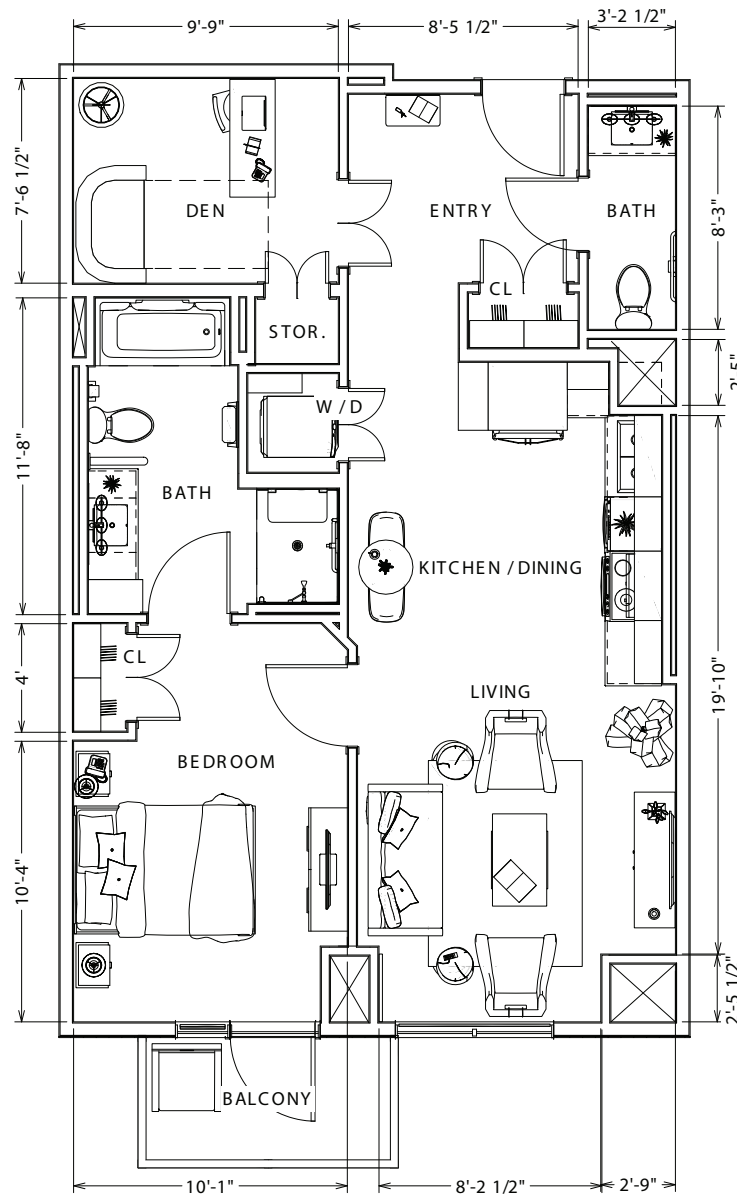

LIVING AREA
833 SQ FT

Suite numbers: 507, 607, 707, 807, 907, 1007, 1107, 1207

833 sq. ft.

Final suite elements may differ.

Lifestyle Apartments

Birch 5

One bedroom + den

Parkland[™]
LIFESTYLE RESIDENCES

A J A X

Suite numbers: 508, 608, 708, 808, 908, 1008, 1108, 1208	846 sq. ft.
---	--------------------

Location in building

5th - 12th floor

Final suite elements may differ.

Lifestyle Apartments

Birch 5

One bedroom + den

Parkland
LIFESTYLE RESIDENCES

A J A X

LIVING AREA
846 SQ FT

Suite numbers: 508, 608, 708, 808, 908, 1008, 1108, 1208

846 sq. ft.

Final suite elements may differ.

Lifestyle Apartments

Hemlock 1