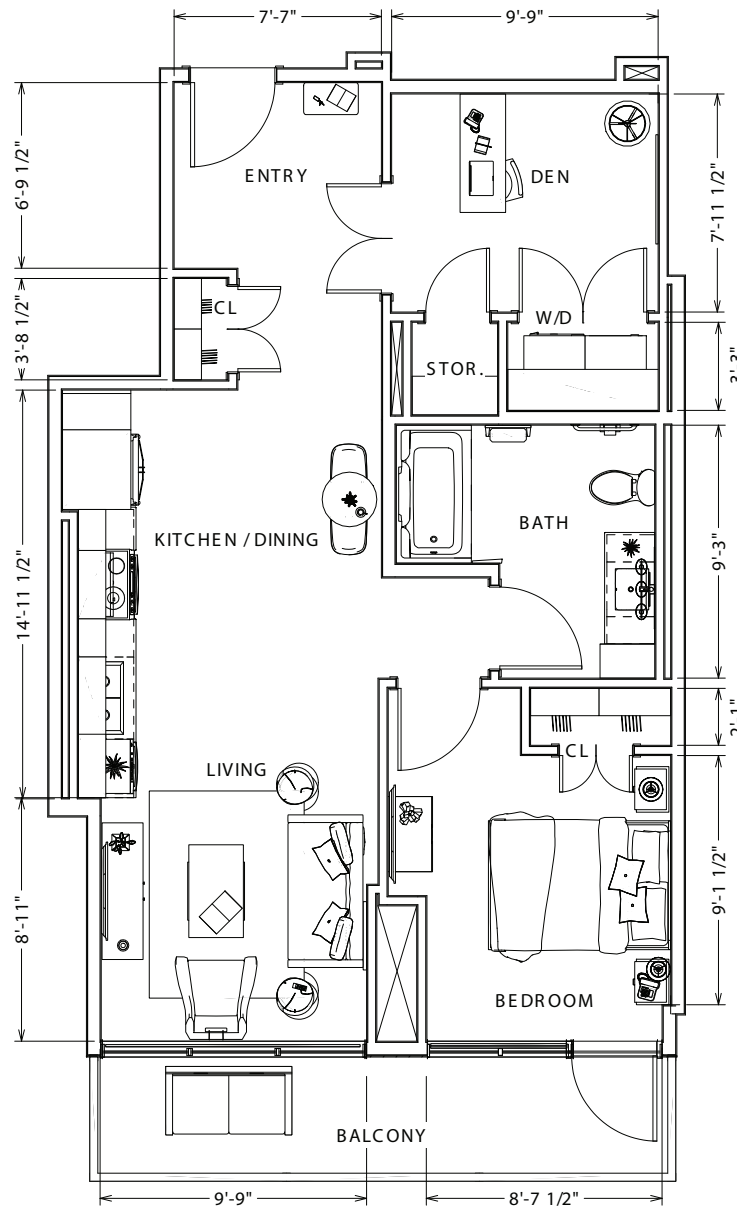

Lifestyle Apartments

Birch 1

One bedroom + den

Parkland[™]
LIFESTYLE RESIDENCES

AJAX

Suite numbers: 502, 602, 702, 802, 902, 1002, 1102, 1202

753 sq. ft.

Location in building

5th – 12th floor

Final suite elements may differ.

Lifestyle Apartments

Parkland[™]
LIFESTYLE RESIDENCES

A J A X

Birch 1

One bedroom + den

LIVING AREA
753 SQ FT

Suite numbers: 502, 602, 702, 802, 902, 1002, 1102, 1202

753 sq. ft.

Final suite elements may differ.

Lifestyle Apartments

Birch 2

One bedroom + den

Parkland[™]
LIFESTYLE RESIDENCES

AJAX

Suite numbers: 503, 603, 703, 803, 903, 1003, 1103, 1203

798 sq. ft.

Location in building

5th – 12th floor

Final suite elements may differ.

Lifestyle Apartments

Birch 2

One bedroom + den