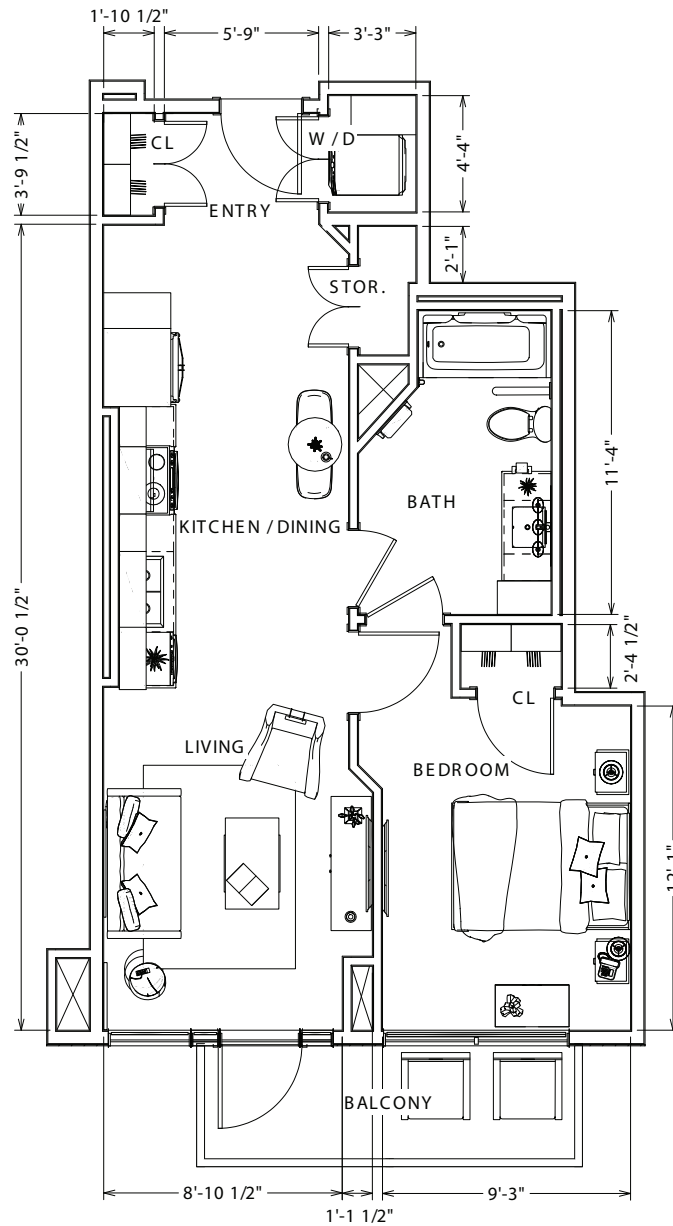

Lifestyle Apartments

Hemlock 1

One bedroom

Parkland[™]
LIFESTYLE RESIDENCES

AJAX

LIVING AREA
656 SQ FT

Suite numbers: 505, 605, 705, 805, 905, 1005, 1105, 1205

656 sq. ft.

Final suite elements may differ.

Lifestyle Apartments

Hemlock 2

One bedroom

Parkland[™]
LIFESTYLE RESIDENCES

A J A X

Suite numbers: 509, 609, 709, 809, 909, 1009, 1109, 1209

671 sq. ft.

Location in building

5th – 12th floor

Final suite elements may differ.

Lifestyle Apartments

Hemlock 2

One bedroom

Parkland
LIFESTYLE RESIDENCES

AJAX