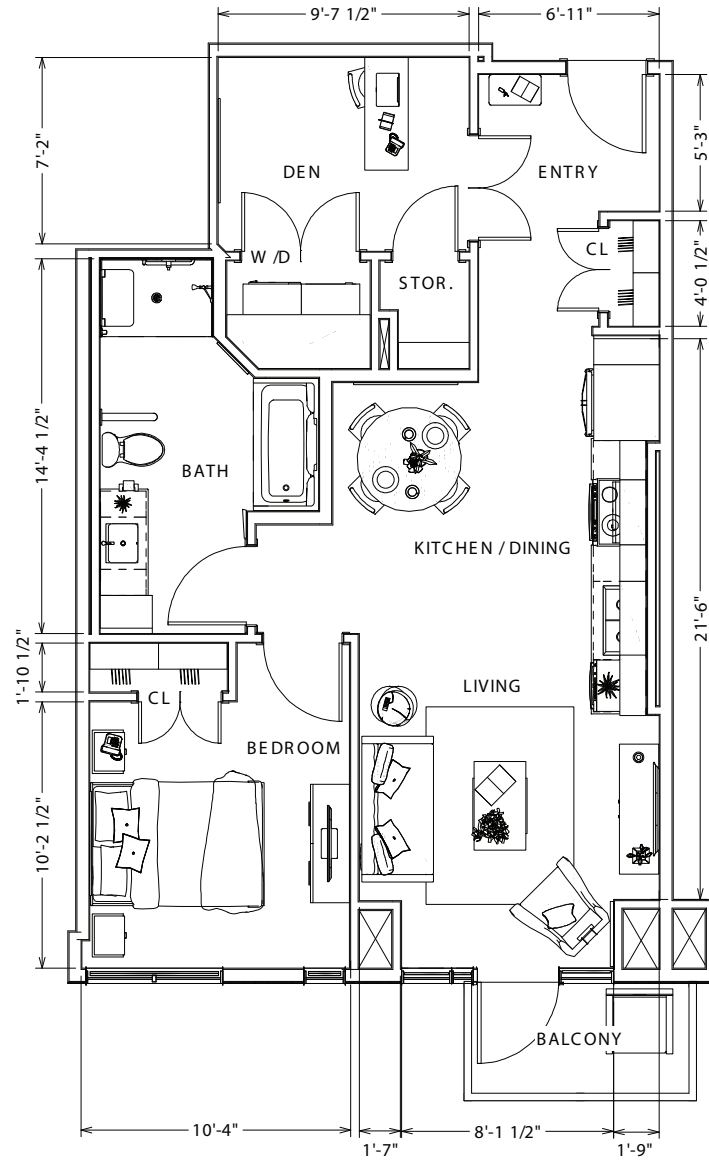

Suite numbers: 502, 602, 702, 802, 902, 1002, 1102, 1202

753 sq. ft.

Final suite elements may differ.

Lifestyle Apartments

Birch 2

One bedroom + den

Parkland[™]
LIFESTYLE RESIDENCES

AJAX

Suite numbers: 503, 603, 703, 803, 903, 1003, 1103, 1203

798 sq. ft.

Location in building

5th – 12th floor

Final suite elements may differ.

Lifestyle Apartments

Birch 2

One bedroom + den

Parkland
LIFESTYLE RESIDENCES

AJAX

LIVING AREA
796 SQ FT

Suite numbers: 503, 603, 703, 803, 903, 1003, 1103, 1203

798 sq. ft.

Final suite elements may differ.

Lifestyle Apartments

Birch 3

One bedroom + den

Parkland[™]
LIFESTYLE RESIDENCES

A J A X

Suite numbers: 504, 604, 704, 804, 904, 1004, 1104, 1204

830 sq. ft.

Location in building

5th – 12th floor

Final suite elements may differ.