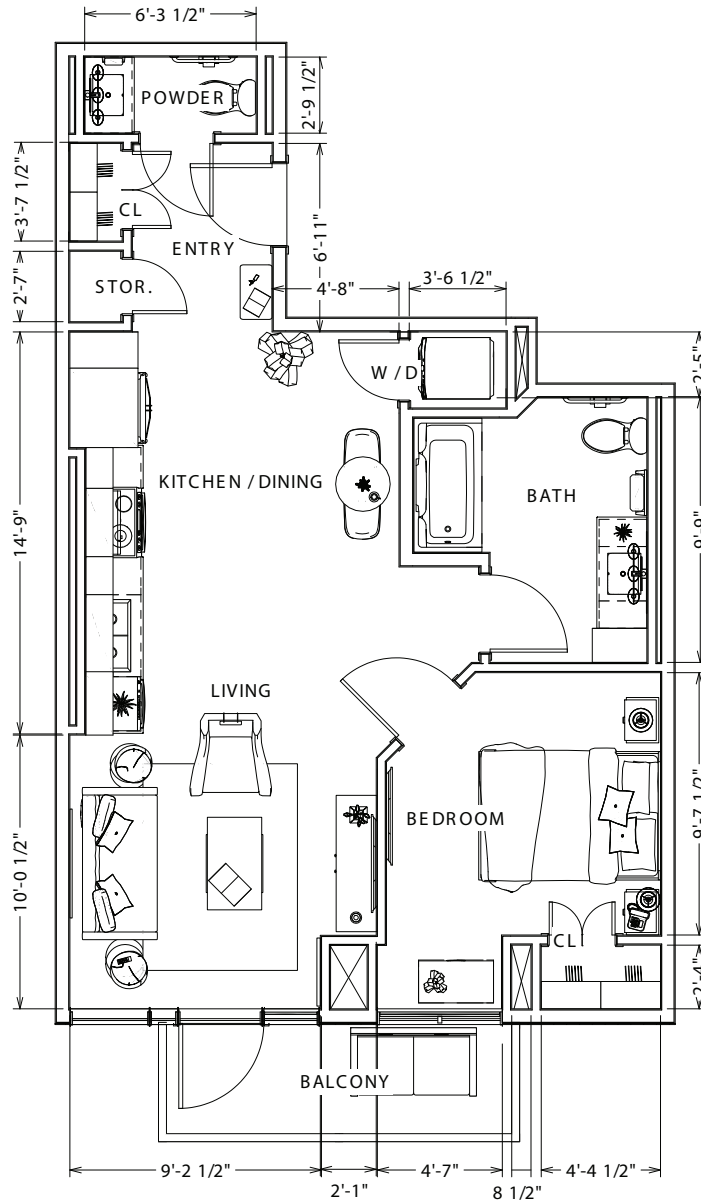

Final suite elements may differ.

Lifestyle Apartments

Hemlock 2

One bedroom

Parkland[™]
LIFESTYLE RESIDENCES

A J A X

Suite numbers: 509, 609, 709, 809, 909, 1009, 1109, 1209

671 sq. ft.

Location in building

5th – 12th floor

Final suite elements may differ.

Lifestyle Apartments

Hemlock 2

One bedroom

Parkland
LIFESTYLE RESIDENCES

AJAX

LIVING AREA
671 SQ FT

Suite numbers: 509, 609, 709, 809, 909, 1009, 1109, 1209

671 sq. ft.

Final suite elements may differ.