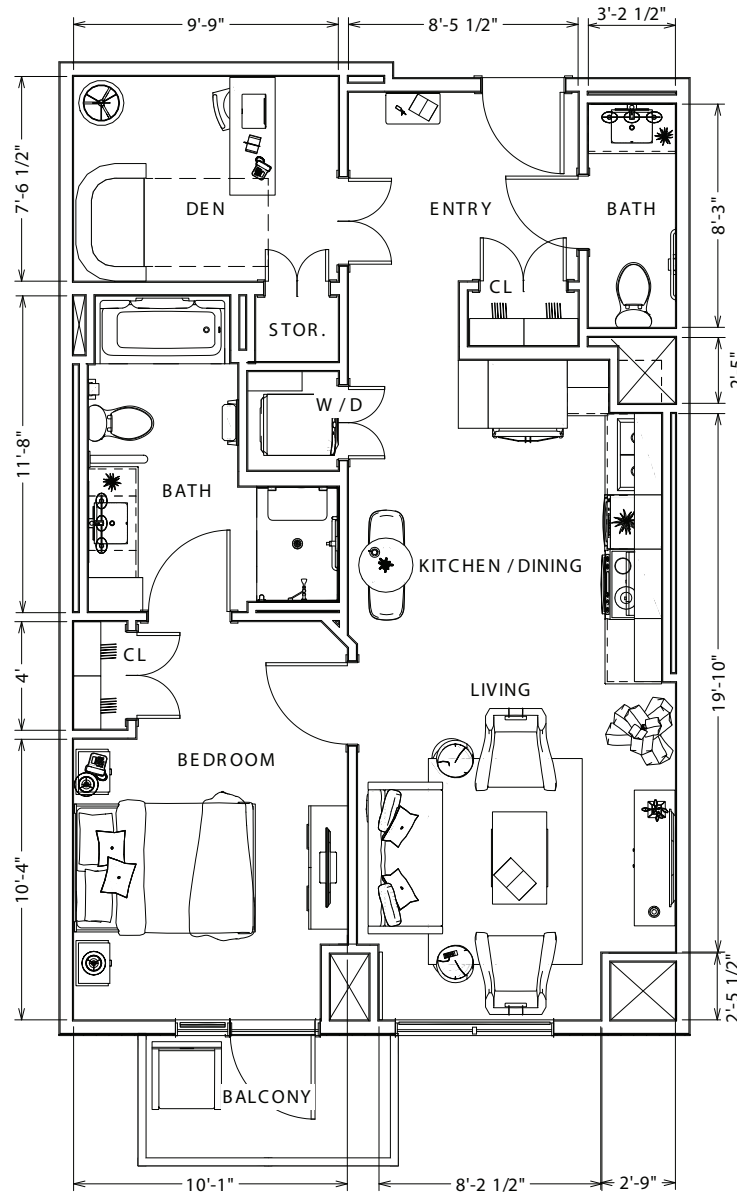

Lifestyle Apartments

Tulip

One bedroom

Parkland[™]
LIFESTYLE RESIDENCES

A J A X

Suite numbers: 509, 609, 709, 809

671 sq. ft.

Location in building

5th – 8th floor

Final suite elements may differ.

Lifestyle Apartments

Tulip

One bedroom

Parkland
LIFESTYLE RESIDENCES

A J A X

LIVING AREA
671 SQ FT

A J A X

Suite numbers: 508, 608, 708, 808, 908, 1008, 1108, 1208

846 sq. ft.

Location in building

5th – 12th floor

Final suite elements may differ.

Lifestyle Apartments

Linden

One bedroom + den

Parkland[™]
LIFESTYLE RESIDENCES

A J A X

LIVING AREA
846 SQ FT

Suite numbers: 508, 608, 708, 808, 908, 1008, 1108, 1208

846 sq. ft.

For more information about additional suites available at Parkland Ajax contact our Lifestyle Consultant at 905-424-9369 or via experienceparkland.com.