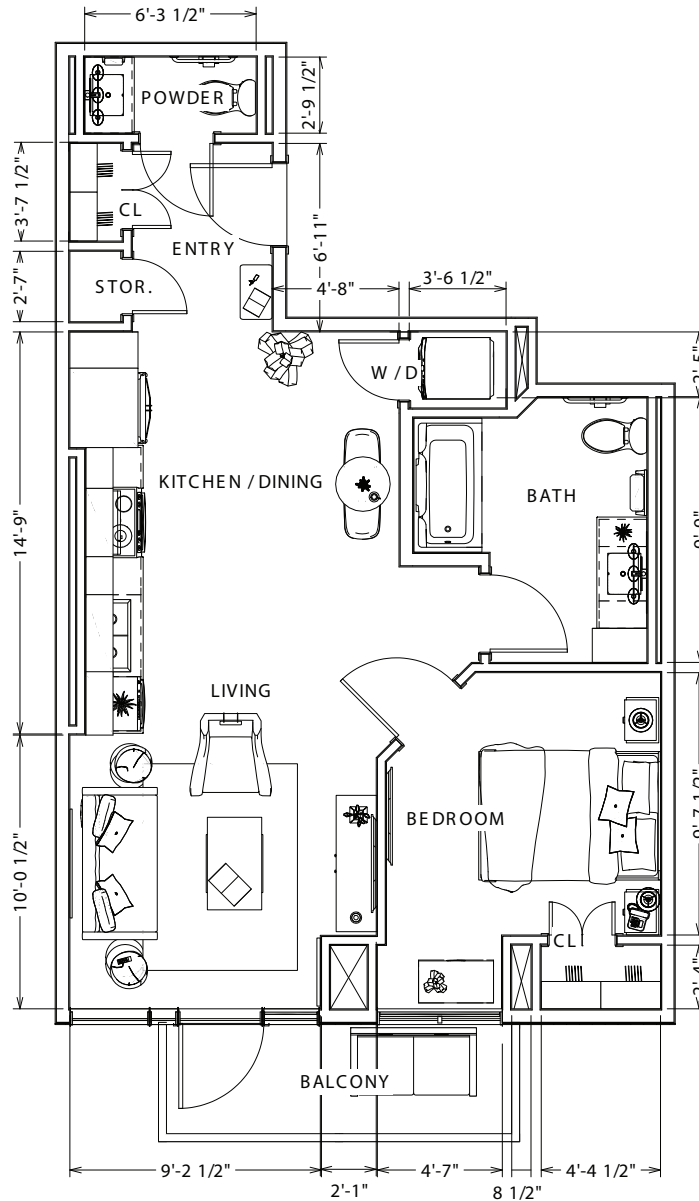

Lifestyle Apartments

Tulip

One bedroom

Parkland[™]
LIFESTYLE RESIDENCES

A J A X

Suite numbers: 509, 609, 709, 809

671 sq. ft.

Location in building

5th – 8th floor

Final suite elements may differ.

Lifestyle Apartments

Tulip

One bedroom

Parkland
LIFESTYLE RESIDENCES

A J A X

LIVING AREA
671 SQ FT

Suite numbers: 509, 609, 709, 809

671 sq. ft.

For more information about additional suites available at Parkland Ajax contact our Lifestyle Consultant at 905-424-9369 or via experienceparkland.com.

Lifestyle Apartments

Tulip

One bedroom

Parkland[™]
LIFESTYLE RESIDENCES

A J A X

Suite numbers: 909, 1009, 1109, 1209

671 sq. ft.

Location in building

9th – 12th floor