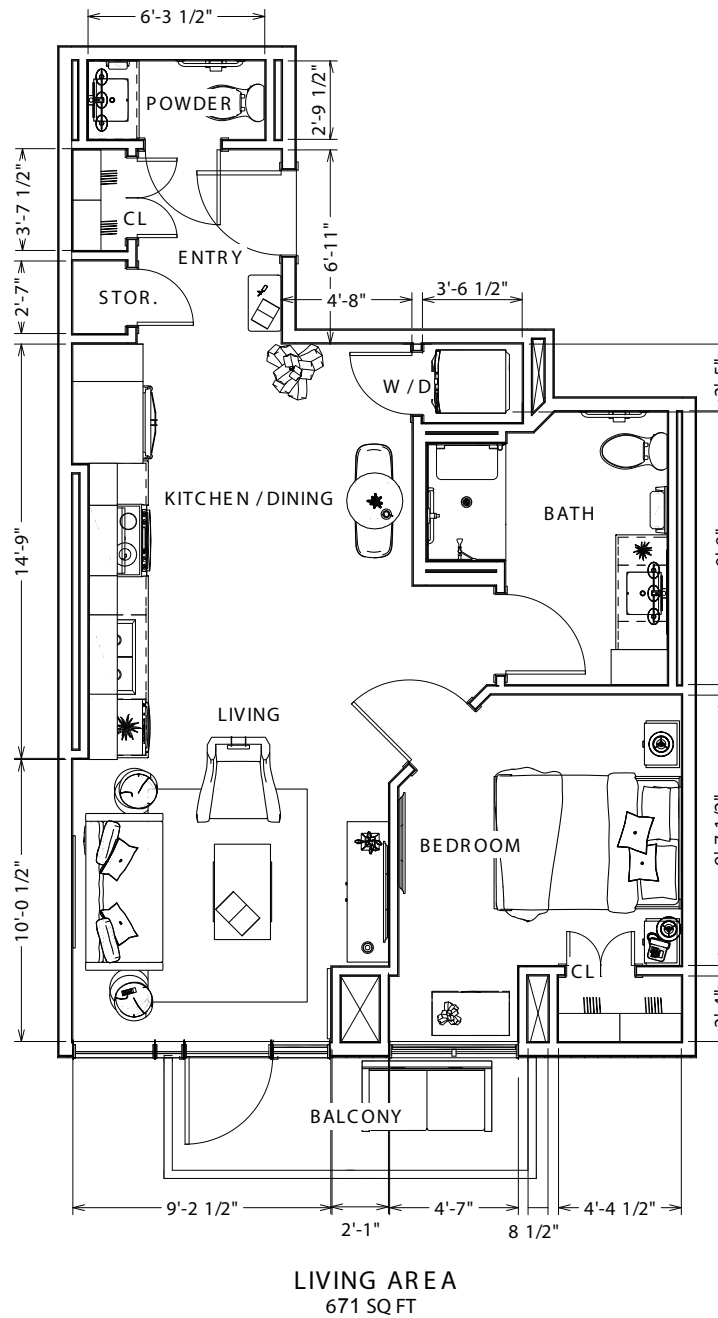

Tulip

One bedroom

Parkland[™]
LIFESTYLE RESIDENCES

A J A X

Suite numbers: 909, 1009, 1109, 1209

671 sq. ft.

Location in building

9th – 12th floor

Final suite elements may differ.

Lifestyle Apartments

Tulip

One bedroom

Parkland[™]
LIFESTYLE RESIDENCES

AJAX

Suite numbers: 909, 1009, 1109, 1209

671 sq. ft.

A J A X

Suite numbers: 508, 608, 708, 808, 908, 1008, 1108, 1208

846 sq. ft.

Location in building

5th – 12th floor

Final suite elements may differ.

Lifestyle Apartments

Linden