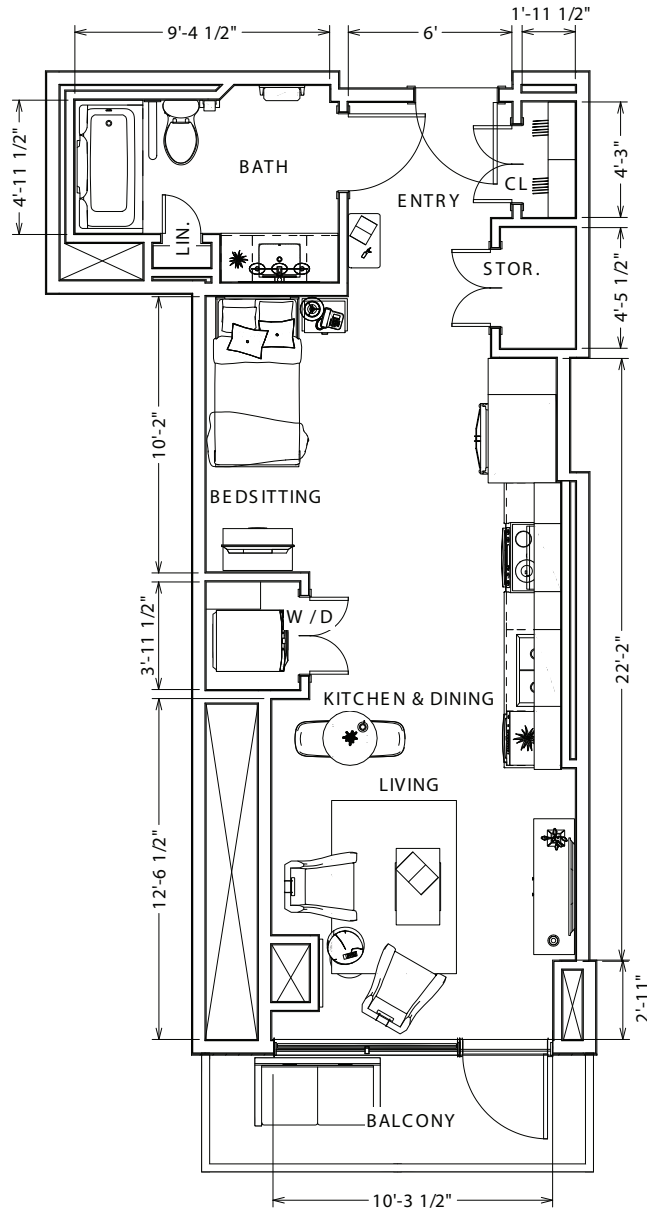

Lifestyle Apartments

Cherry

Studio

Parkland[™]
LIFESTYLE RESIDENCES

A J A X

Suite numbers: 506, 606, 706, 806, 906, 1006, 1106, 1206

536 sq. ft.

Location in building

5th – 12th floor

Final suite elements may differ.

Lifestyle Apartments

Cherry
Studio

Parkland[™]
LIFESTYLE RESIDENCES

AJAX

LIVING AREA
536 SQ FT

Suite numbers: 506, 606, 706, 806, 906, 1006, 1106, 1206

536 sq. ft.

Final suite elements may differ.