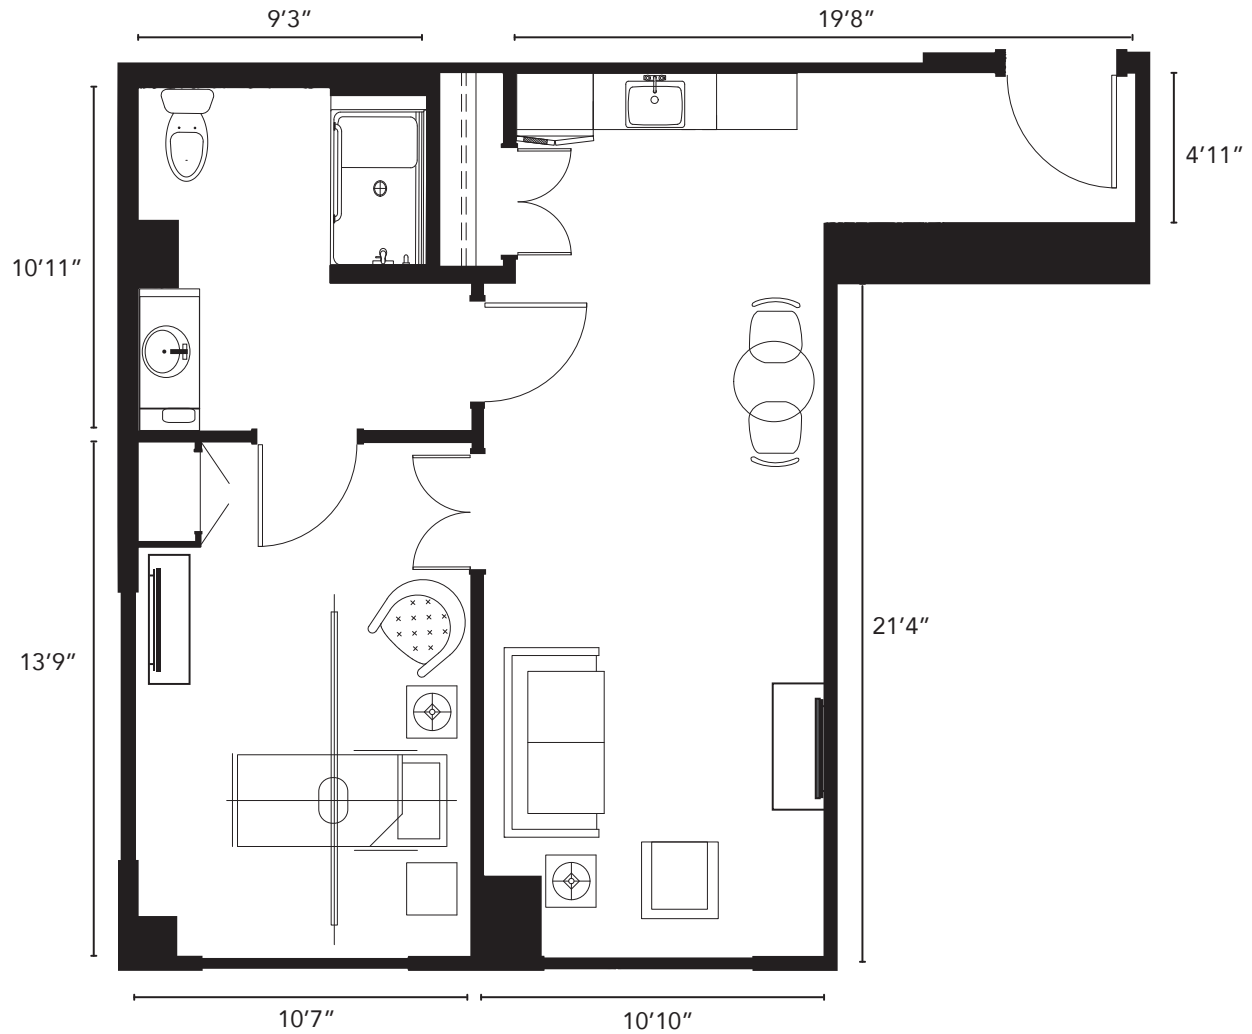

Supportive Lifestyle

Assisted Living | Memory Care | Enriched Care

One bedroom

Parkland™
LIFESTYLE RESIDENCES
ON EGLINTON WEST

Suite numbers: 206, 306

720 sq. ft.

For more information about additional suites available at Parkland on Eglinton West contact our Lifestyle Consultant at 416-997-2647 or via experienceparkland.com.

Final suite elements may differ.