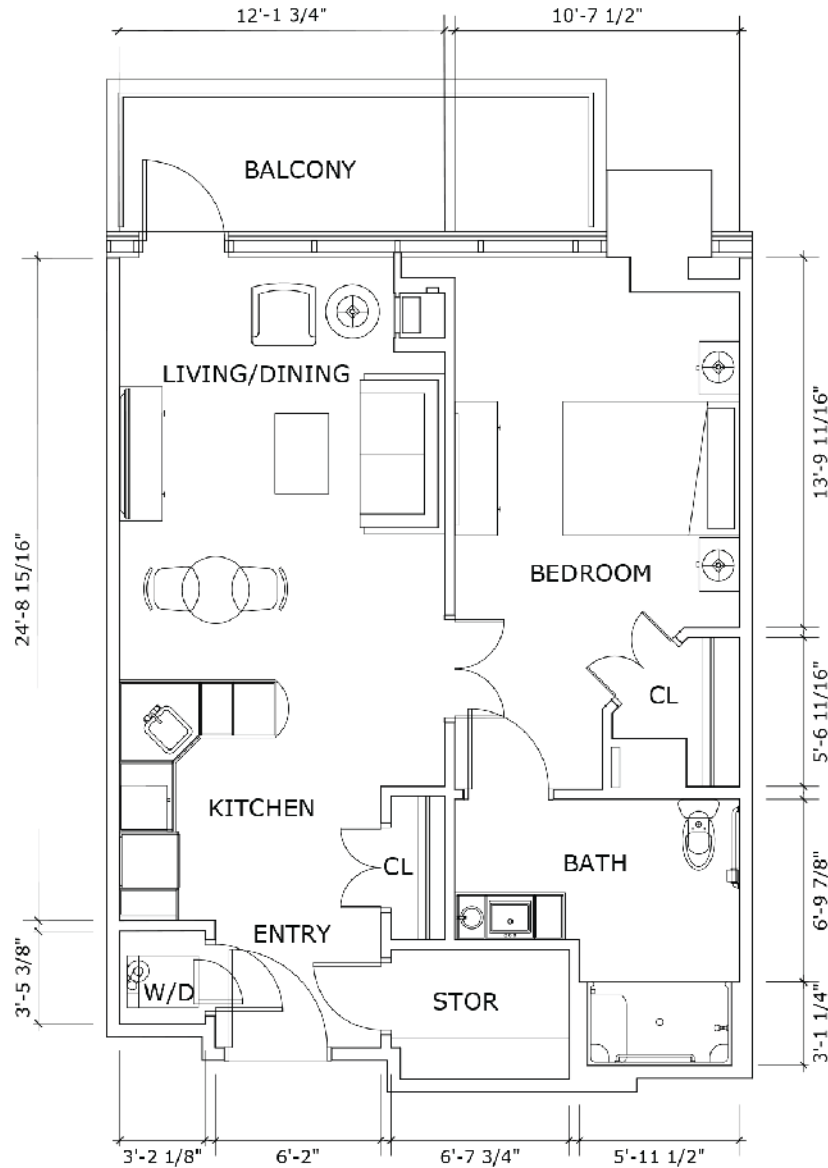

# All-Inclusive Lifestyle

One bedroom

**Parkland**<sup>™</sup>  
LIFESTYLE RESIDENCES  
ON EGLINTON WEST

<b>Suite numbers:</b> 611, 711, 812, 912	<b>743 sq. ft.</b>
--	--------------------

## Location in building

6<sup>th</sup> and 7<sup>th</sup> floor

8<sup>th</sup> and 9<sup>th</sup> floor

# All-Inclusive Lifestyle

One bedroom

**Parkland**<sup>™</sup>  
LIFESTYLE RESIDENCES  
ON EGLINTON WEST

**Suite numbers:** 611, 711, 812, 912

**743 sq. ft.**

For more information about additional suites available at Parkland on Eglinton West contact our Lifestyle Consultant at 416-997-2647 or via [experienceparkland.com](http://experienceparkland.com).