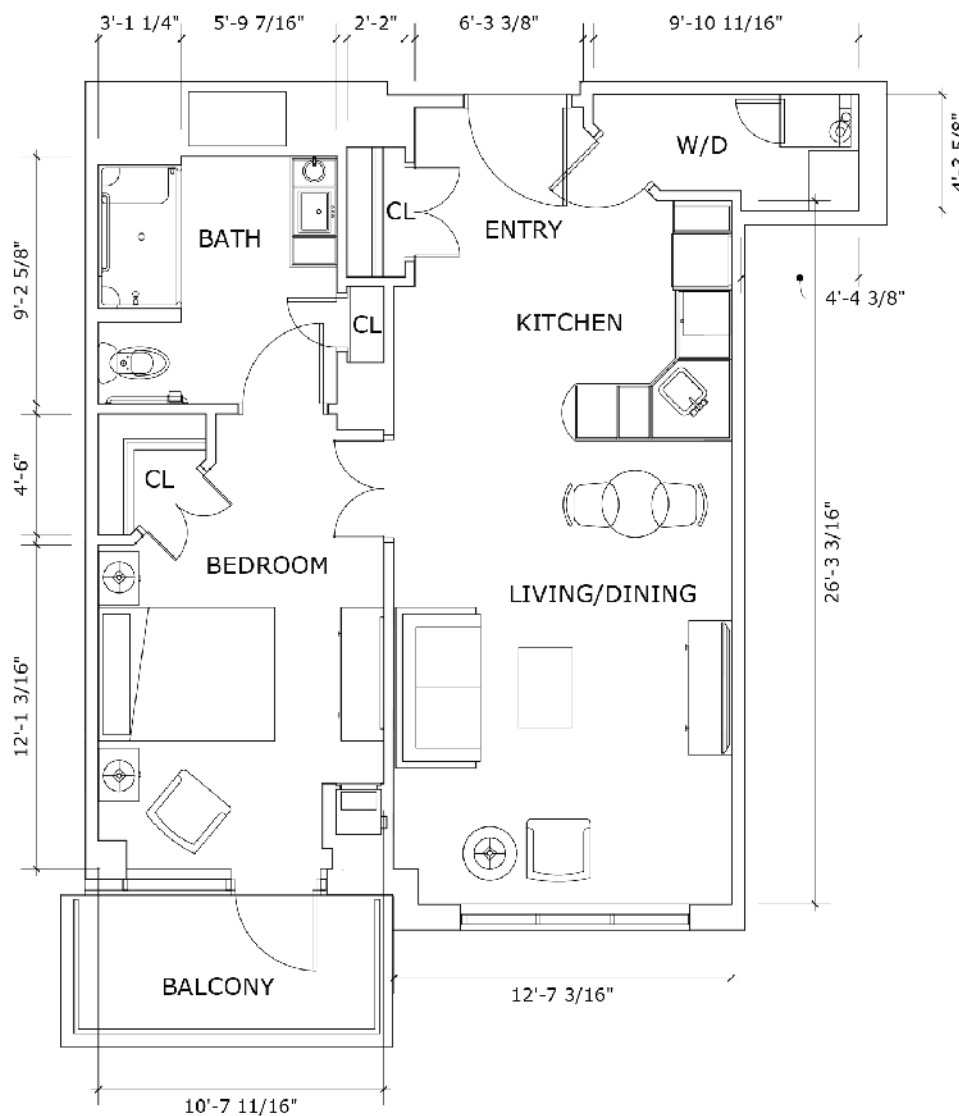

# All-Inclusive Lifestyle

One bedroom

**Parkland**<sup>™</sup>  
LIFESTYLE RESIDENCES  
ON EGLINTON WEST

**Suite numbers:** 601, 701 **771 sq. ft.**

## Location in building

6<sup>th</sup> and 7<sup>th</sup> floor

8<sup>th</sup> and 9<sup>th</sup> floor

# All-Inclusive Lifestyle

One bedroom

**Parkland**<sup>™</sup>  
LIFESTYLE RESIDENCES  
ON EGLINTON WEST

<b>Suite numbers:</b> 601, 701	<b>771 sq. ft.</b>
--------------------------------	--------------------