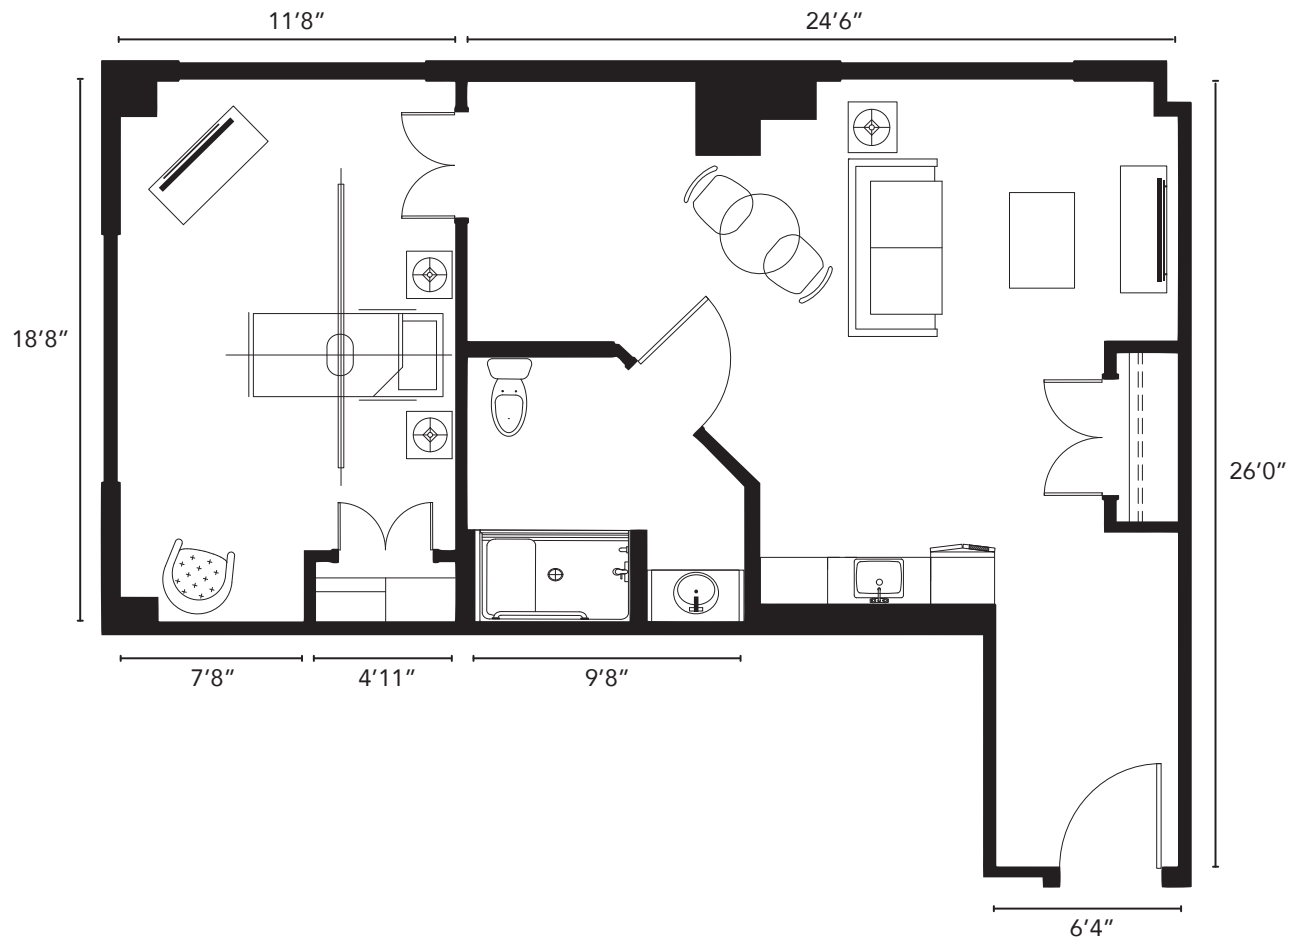

# Supportive Lifestyle

Assisted Living | Memory Care | Enriched Care

One bedroom

**Parkland**<sup>™</sup>  
LIFESTYLE RESIDENCES  
ON EGLINTON WEST

**Suite numbers:** 212, 312

**799 sq. ft.**

For more information about additional suites available at Parkland on Eglinton West contact our Lifestyle Consultant at 416-997-2647 or via [experienceparkland.com](http://experienceparkland.com).