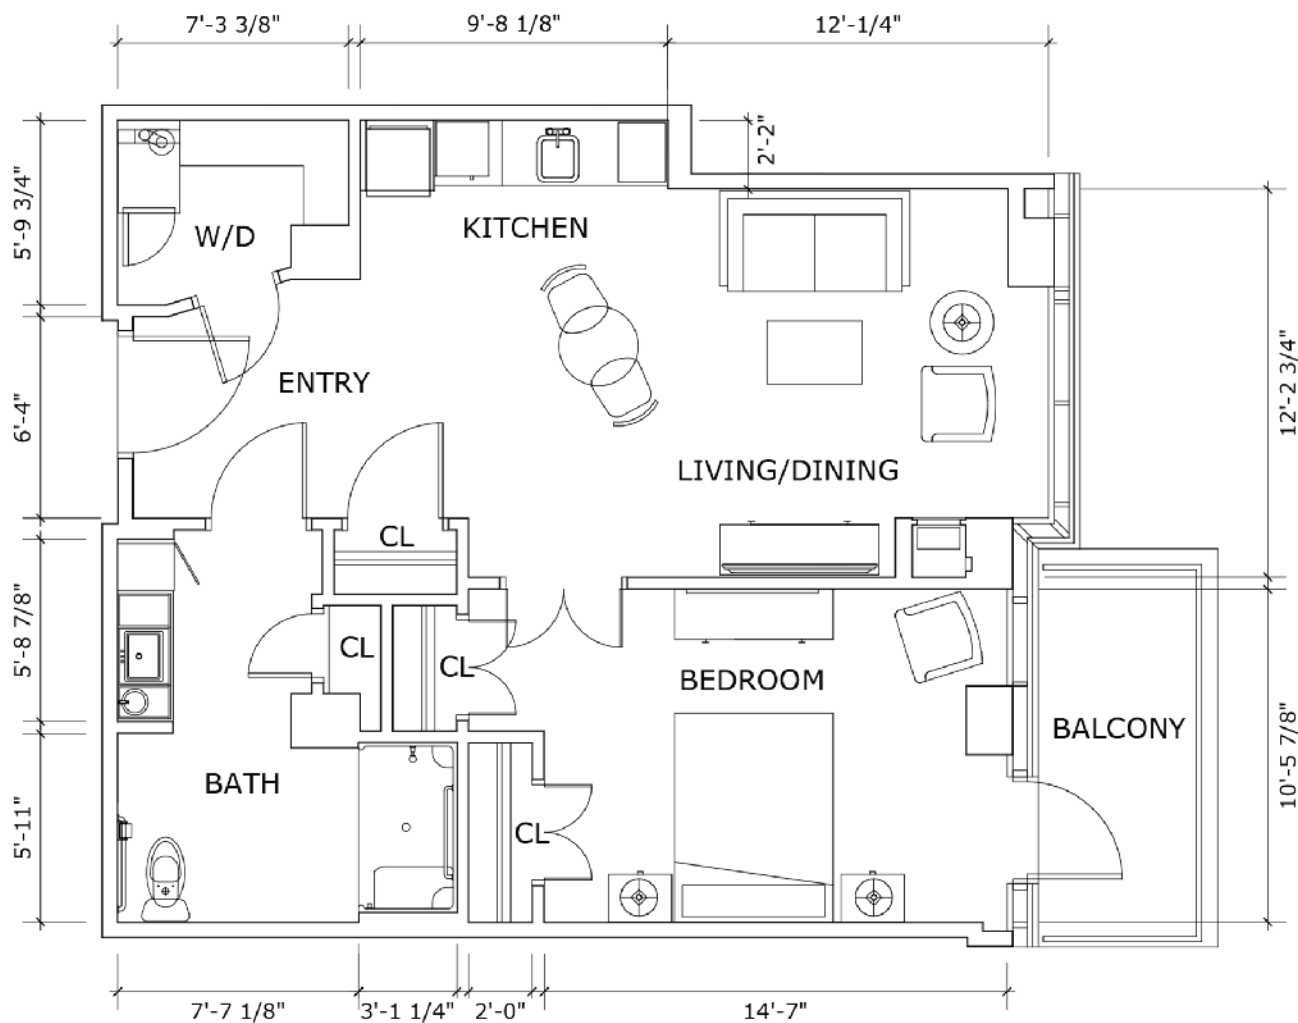

# All-Inclusive Lifestyle

One bedroom

**Parkland**<sup>™</sup>  
LIFESTYLE RESIDENCES  
ON EGLINTON WEST

**Suite numbers:** 605, 705, 806, 906 **746 sq. ft.**

## Location in building

6<sup>th</sup> and 7<sup>th</sup> floor

8<sup>th</sup> and 9<sup>th</sup> floor

*Final suite elements may differ.*

# All-Inclusive Lifestyle

One bedroom

**Parkland**<sup>™</sup>  
LIFESTYLE RESIDENCES  
ON EGLINTON WEST

<b>Suite numbers:</b> 605, 705, 806, 906	<b>746 sq. ft.</b>
--	--------------------

For more information about additional suites available at Parkland on Eglinton West contact our Lifestyle Consultant at 416-997-2647 or via [experienceparkland.com](http://experienceparkland.com).