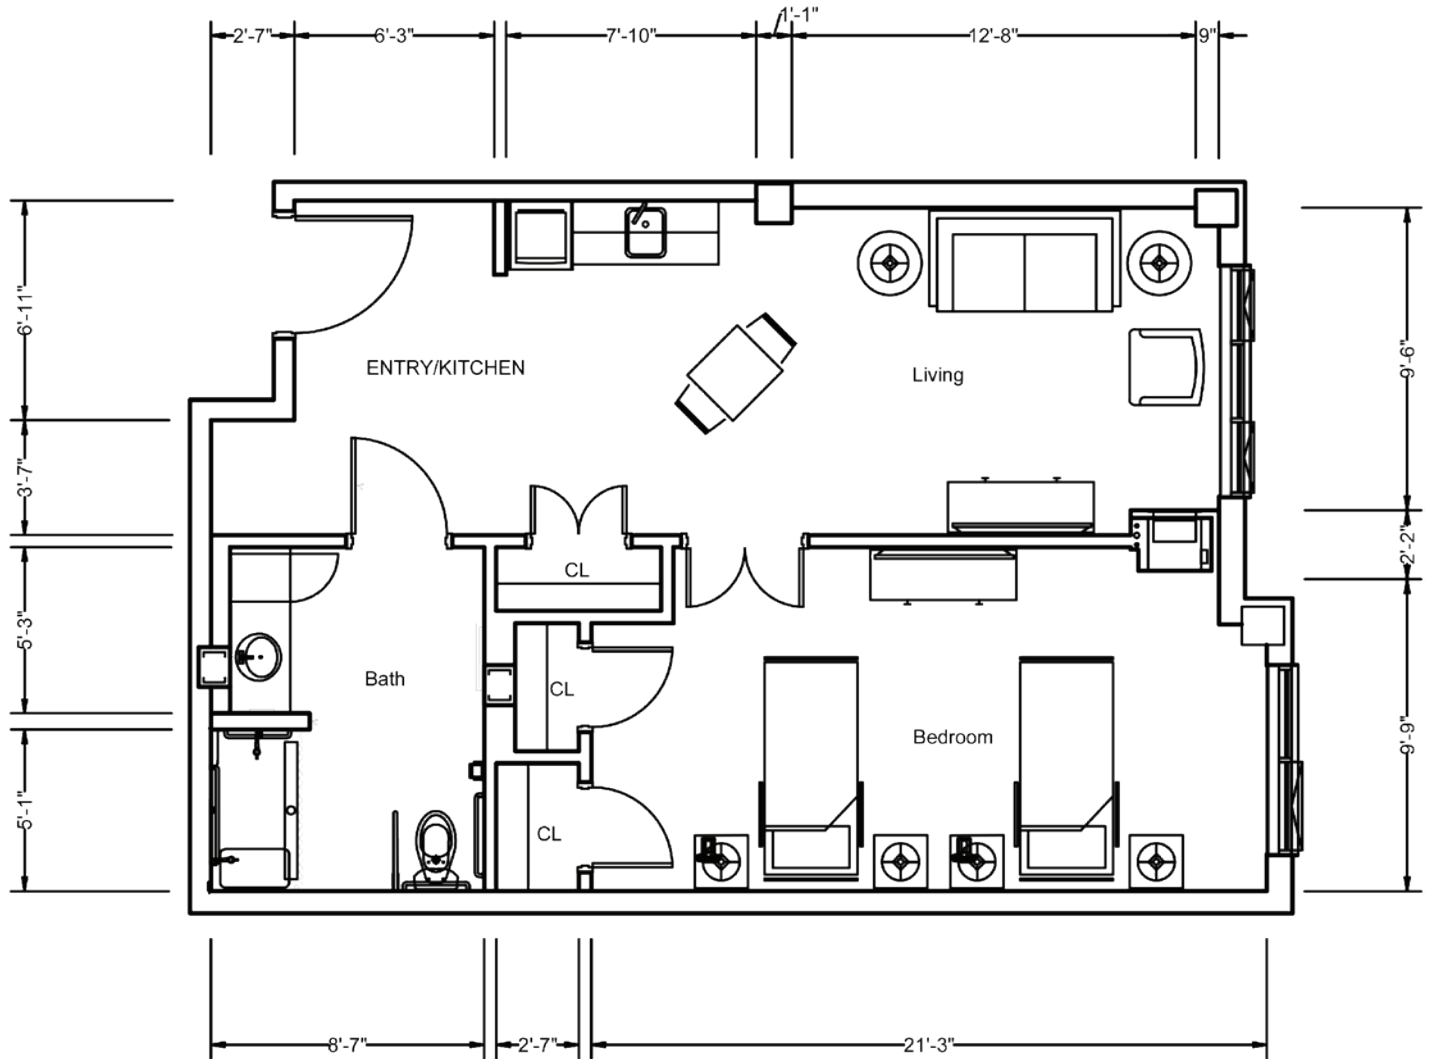

Supportive Lifestyle

One Bedroom - Pine 3

Parkland[™]
LIFESTYLE RESIDENCES
ANCASTER

Suite numbers: 1125, 1126, 1227, 1228

748 sq. ft.

Location in building

1st floor

2nd floor

3rd floor

4th floor

Final suite elements may differ.

Supportive Lifestyle

One Bedroom - Pine 3

Parkland[™]
LIFESTYLE RESIDENCES
ANCASTER

Suite numbers:

1125, 1126, 1227, 1228

748 sq. ft.

For more information about additional suites available at Parkland Ancaster, contact our Lifestyle Consultant at 905-379-9839 or visit experienceparkland.com/ancaster.

Supportive Lifestyle

Two Bedroom + Den - Cedar 2

Parkland[™]
LIFESTYLE RESIDENCES
ANCASTER

Suite numbers:

1127, 1229

1,020-1,040 sq. ft.

Location in building

1st floor

2nd floor

3rd floor