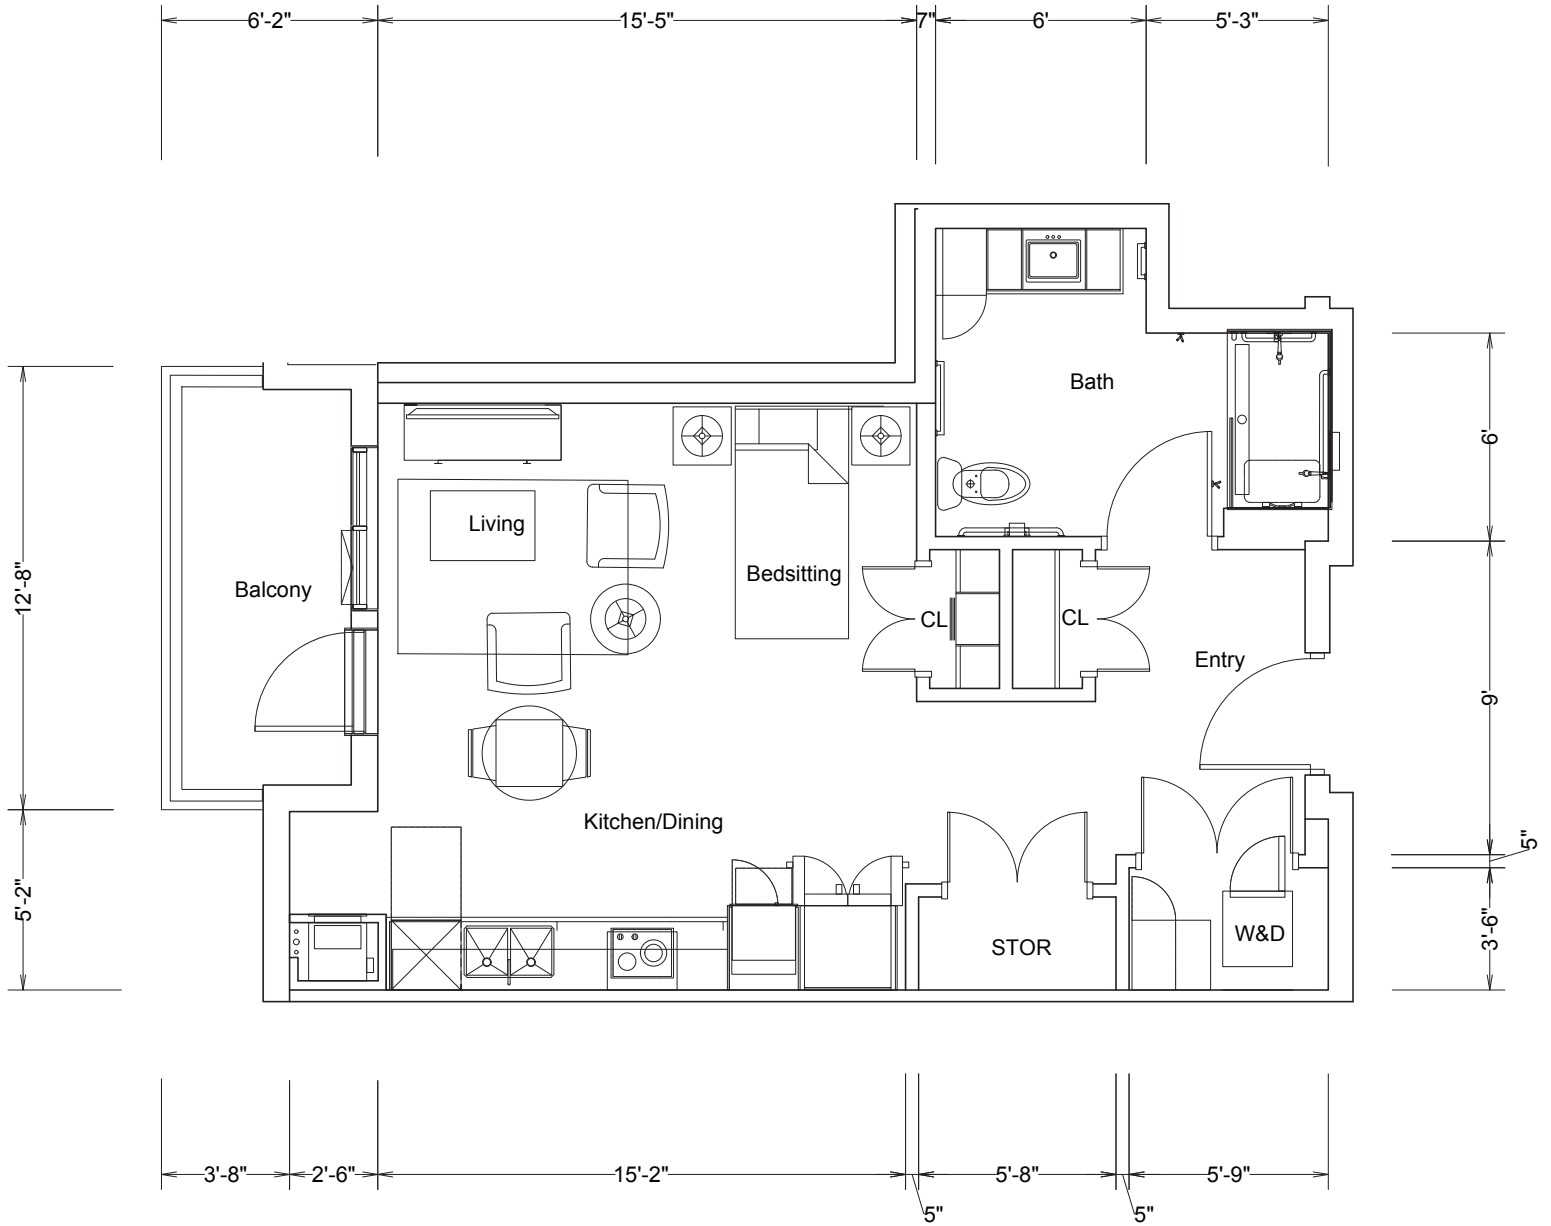

4th floor

Final suite elements may differ.

Lifestyle Apartments

Studio - Cherry 1

Parkland[™]
LIFESTYLE RESIDENCES
ANCASTER

Suite numbers: 3326 / 3426

570 sq. ft.

For more information about additional suites available at Parkland Ancaster, contact our Lifestyle Consultant at 905-379-9839 or visit experienceparkland.com/ancaster.

Lifestyle Apartments

One bedroom - Hemlock 1

Parkland[™]
LIFESTYLE RESIDENCES
ANCASTER

Suite numbers: 3211 (705 sq. ft.) / 3311 / 3411

707 sq. ft.

Location in building

2nd floor

3rd floor