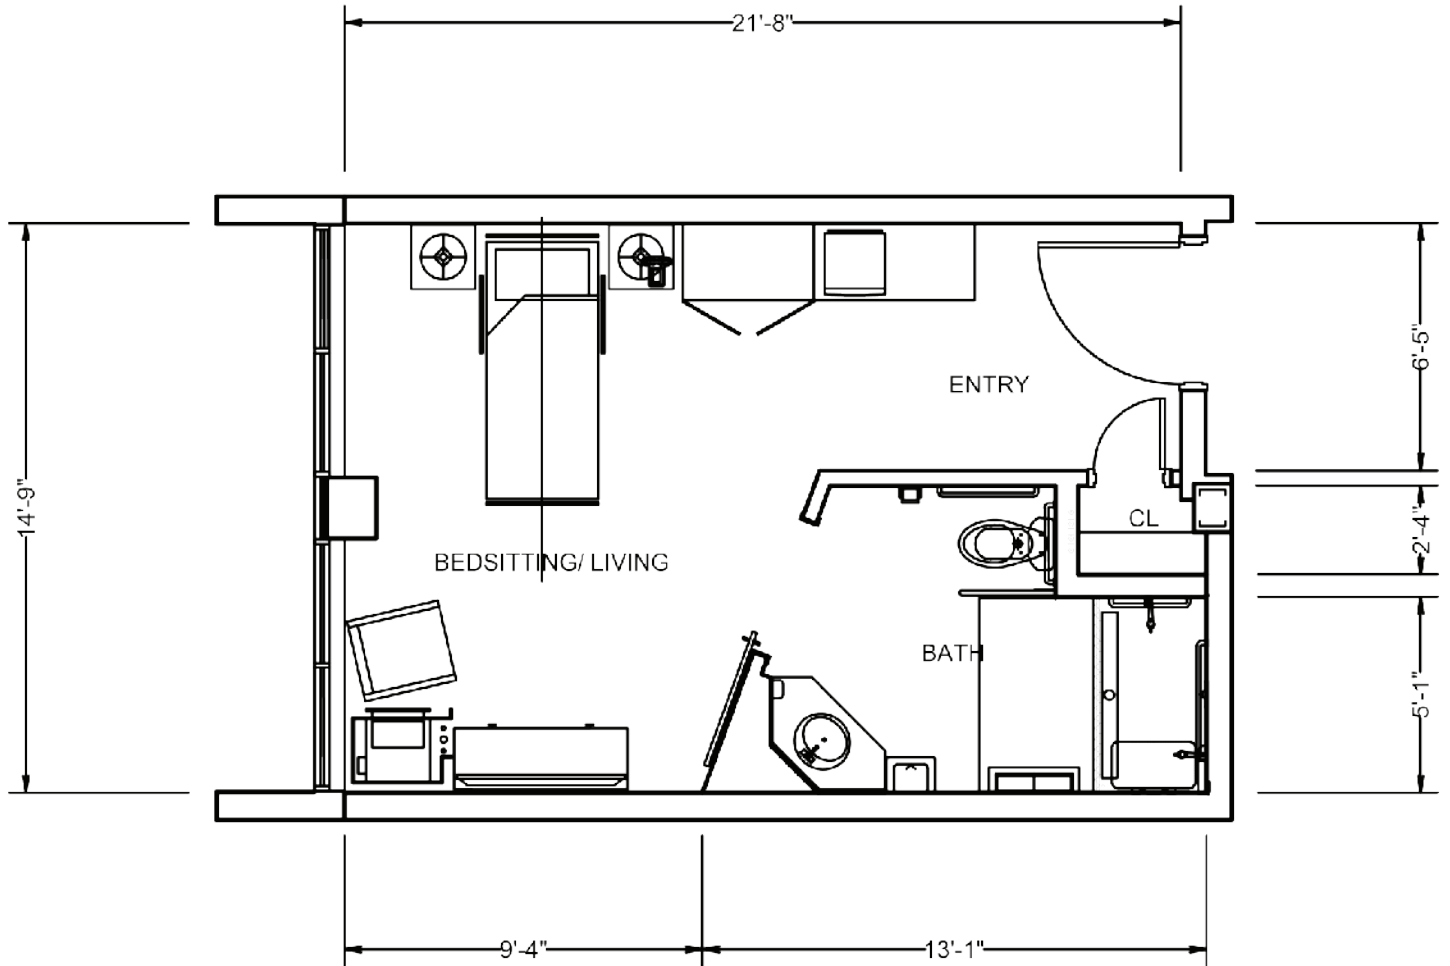

3rd floor

4th floor

Final suite elements may differ.

Supportive Lifestyle

Studio - Lilac 8

Parkland[™]
LIFESTYLE RESIDENCES
ANCASTER

Suite numbers: 1306, 1314, 1326, 1334, 1406, 1414, 1426, 1434

359 sq. ft.

Location in building

1st floor

2nd floor

3rd floor

4th floor

Final suite elements may differ.

Supportive Lifestyle

Studio - Lilac 6