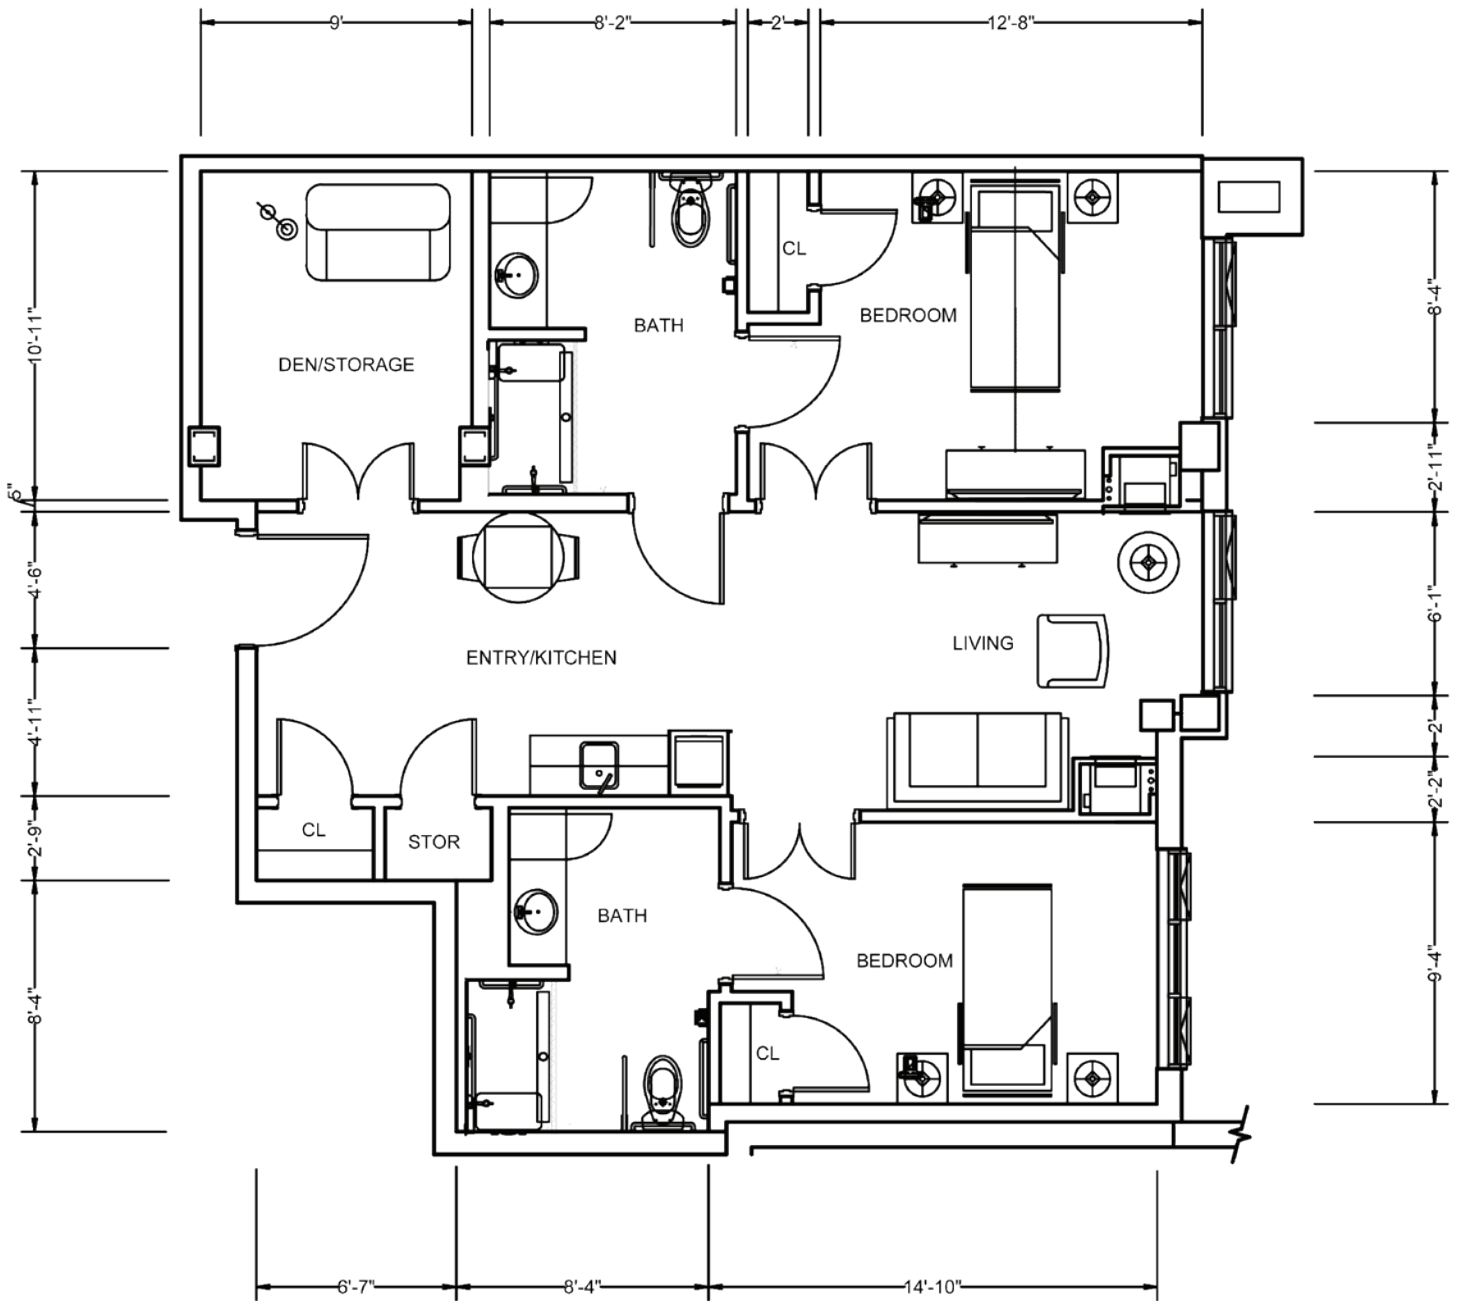

Parkland[™]
LIFESTYLE RESIDENCES
ANCASTER

Suite numbers:

1127, 1229

1,020-1,040 sq. ft.

Location in building

1st floor

2nd floor

3rd floor

4th floor

Final suite elements may differ.

Supportive Lifestyle

Two Bedroom + Den - Cedar 2

Parkland[™]
LIFESTYLE RESIDENCES
ANCASTER

Suite numbers:

1127, 1229

1,020-1,040 sq. ft.