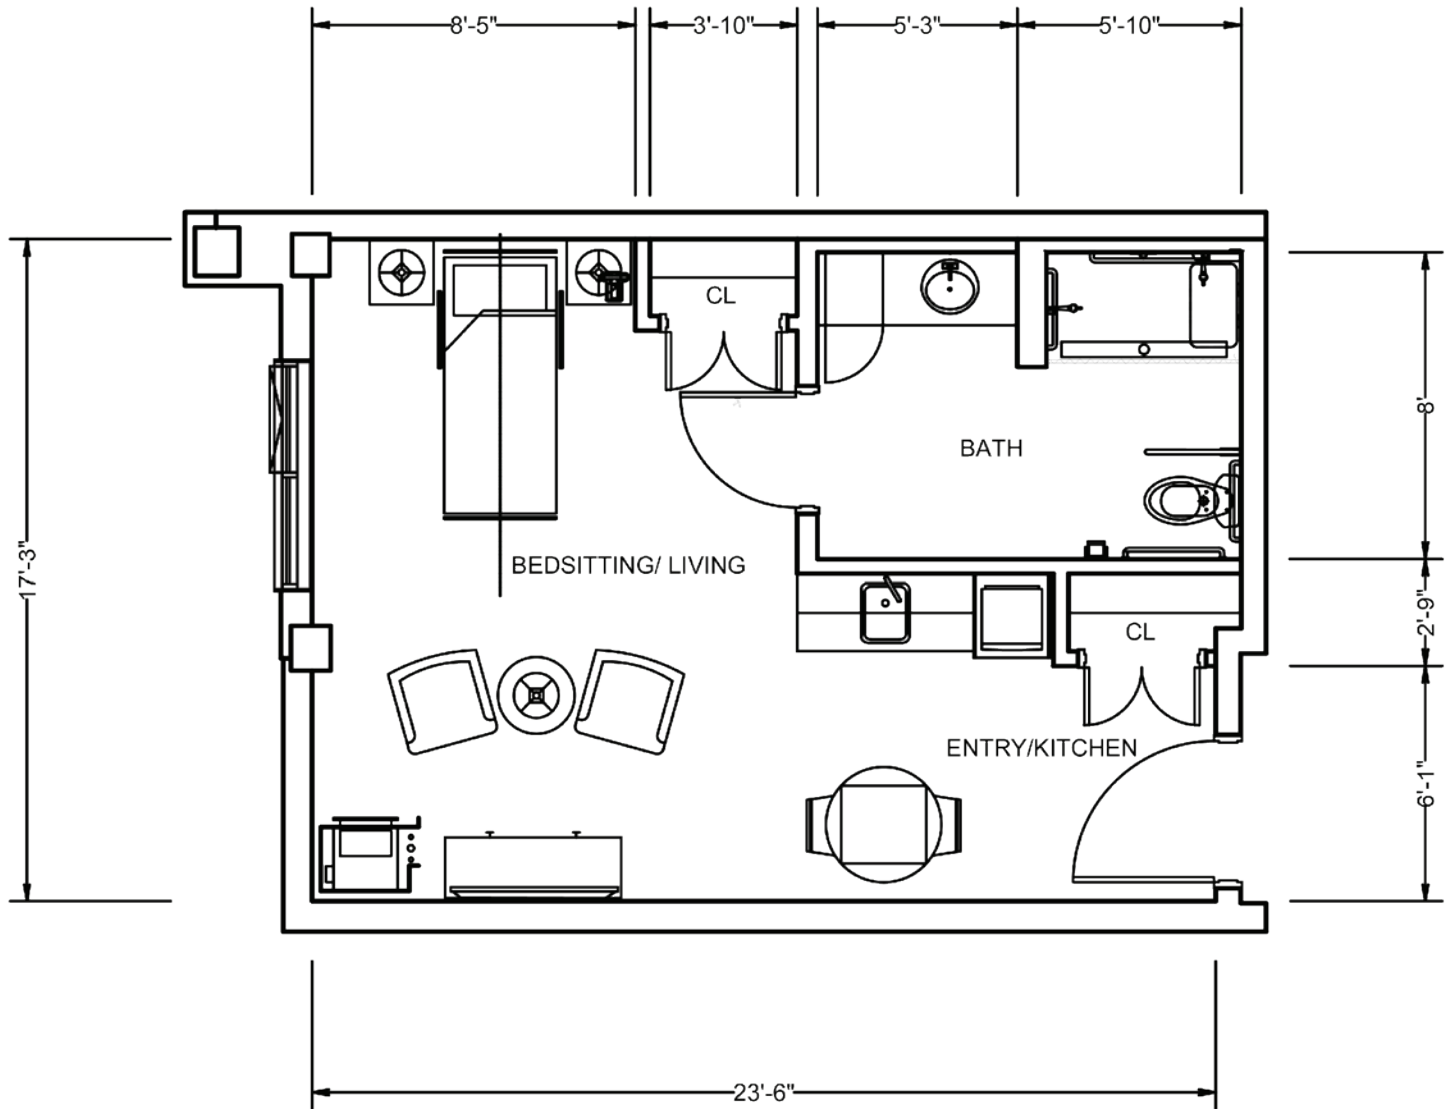

Location in building

1st floor

2nd floor

3rd floor

4th floor

Final suite elements may differ.

Supportive Lifestyle

Studio - Lilac 6

Parkland[™]
LIFESTYLE RESIDENCES
ANCASTER

Suite numbers: 1101, 1201

461 sq. ft.

For more information about additional suites available at Parkland Ancaster, contact our Lifestyle Consultant at 905-379-9839 or visit experienceparkland.com/ancaster.

Supportive Lifestyle

One Bedroom - Pine 3

Parkland[™]
LIFESTYLE RESIDENCES
ANCASTER

Suite numbers: 1125, 1126, 1227, 1228

748 sq. ft.

Location in building

1st floor

2nd floor