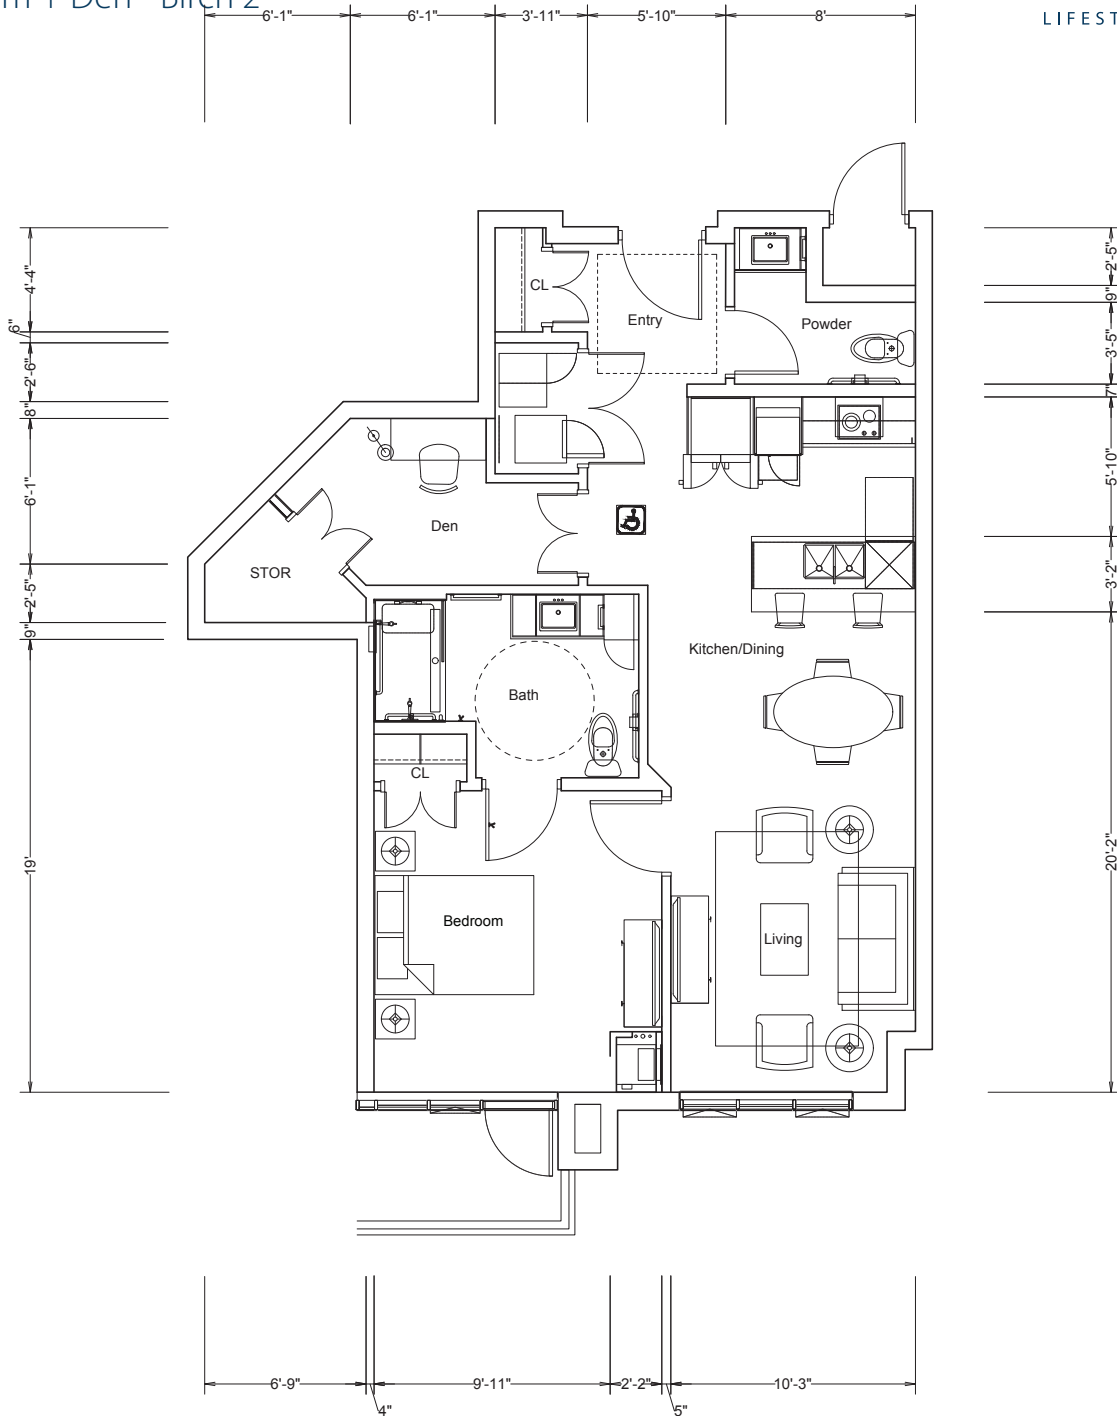

4th floor

Final suite elements may differ.

Lifestyle Apartments

Parkland[™]
LIFESTYLE RESIDENCES
ANCASTER

One bedroom + Den - Birch 2

Suite numbers: 3205 / 3305 / 3405

872 sq. ft.

For more information about additional suites available at Parkland Ancaster, contact our Lifestyle Consultant at 905-379-9839 or visit experienceparkland.com/ancaster.