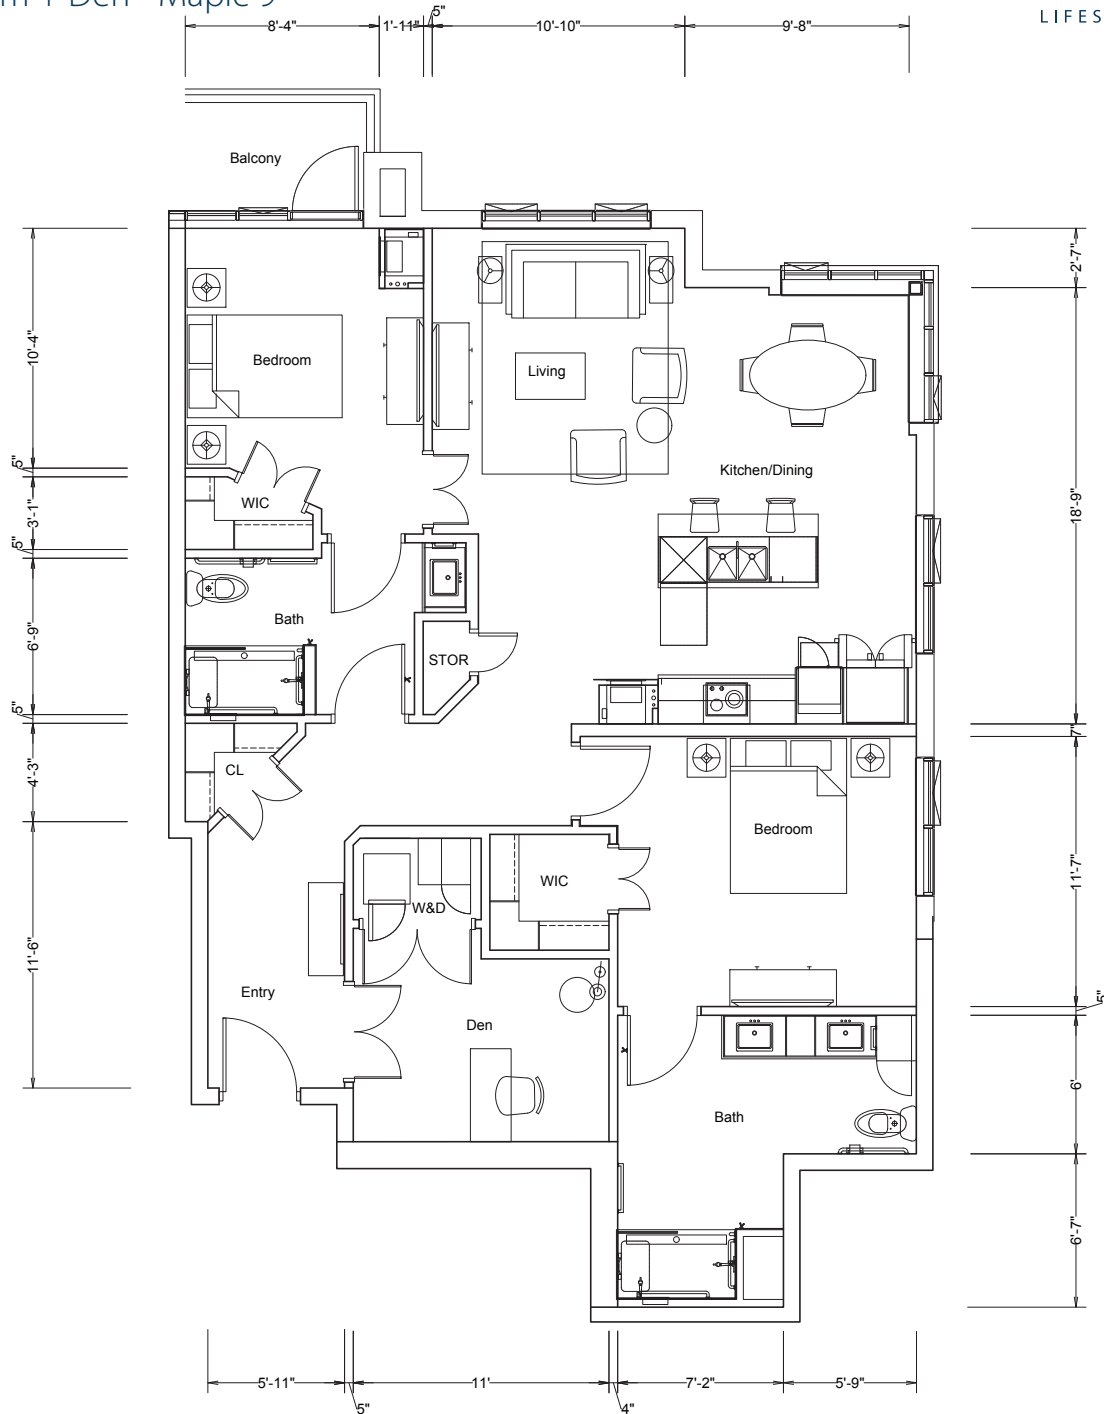

Location in building

1st floor

2nd floor

3rd floor

4th floor

Final suite elements may differ.

Supportive Lifestyle

Studio - Lilac 6

4th floor

Final suite elements may differ.

Lifestyle Apartments

Parkland[™]
LIFESTYLE RESIDENCES
ANCASTER

Two bedroom + Den - Maple 9

Suite numbers: 3301 / 3401

1,327 sq. ft.

For more information about additional suites available at Parkland Ancaster, contact our Lifestyle Consultant at 905-379-9839 or visit experienceparkland.com/ancaster.