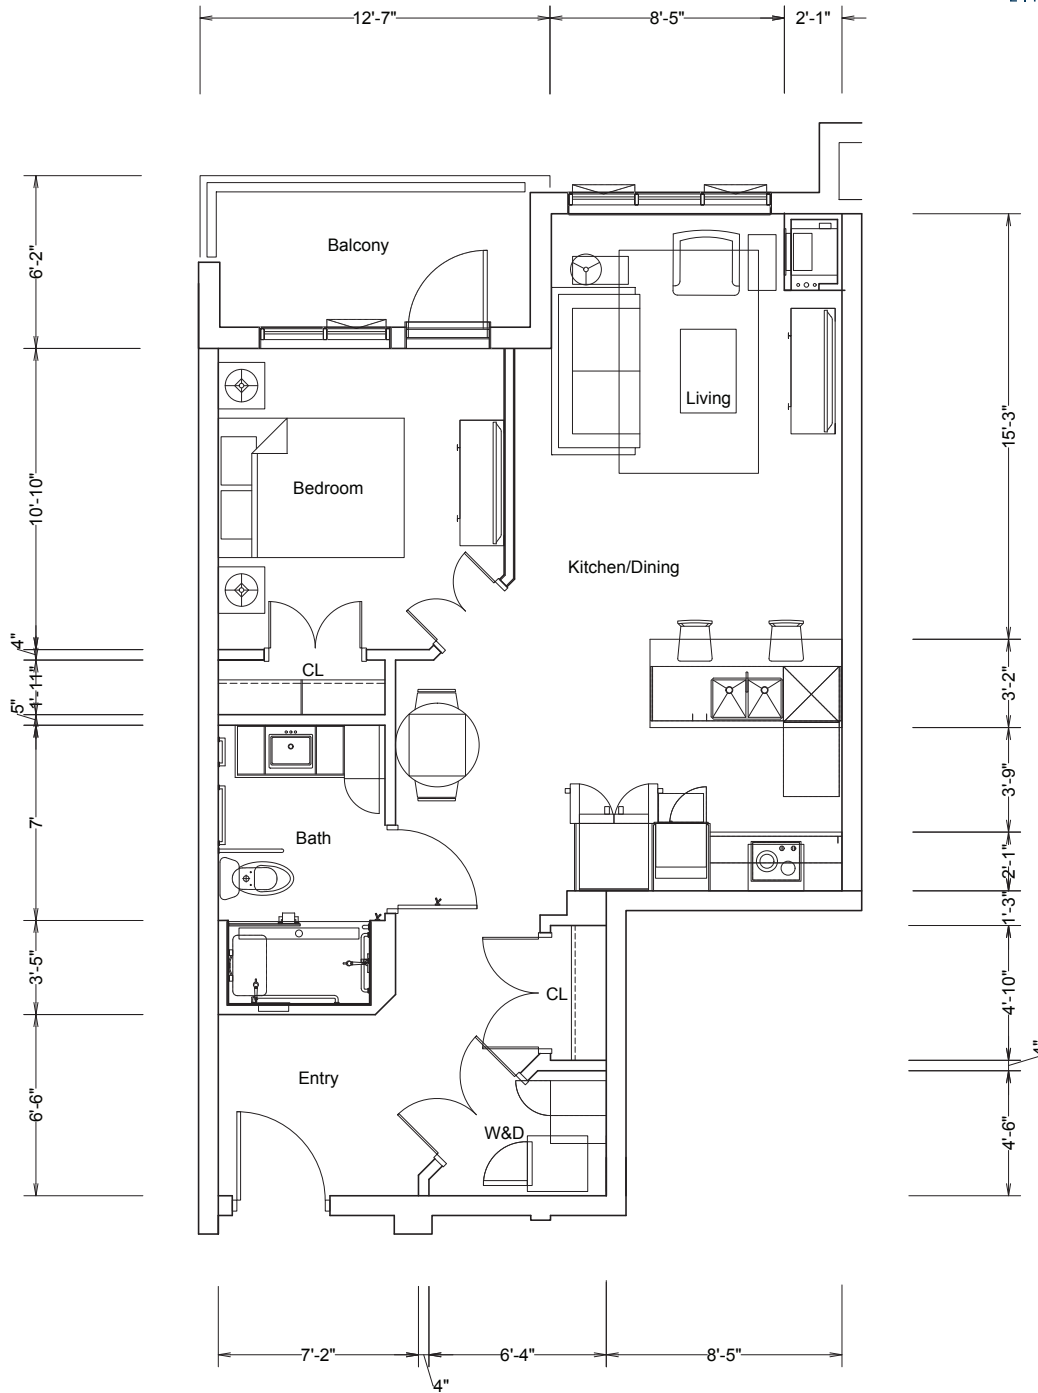

Location in building

1st floor

2nd floor

3rd floor

4th floor

Final suite elements may differ.

Supportive Lifestyle

Studio - Lilac 6

4th floor

Final suite elements may differ.

Lifestyle Apartments

One bedroom - Hemlock 1

Parkland[™]
LIFESTYLE RESIDENCES
ANCASTER

Suite numbers: 3211 (705 sq. ft.) / 3311 / 3411

707 sq. ft.

For more information about additional suites available at Parkland Ancaster, contact our Lifestyle Consultant at 905-379-9839 or visit experienceparkland.com/ancaster.