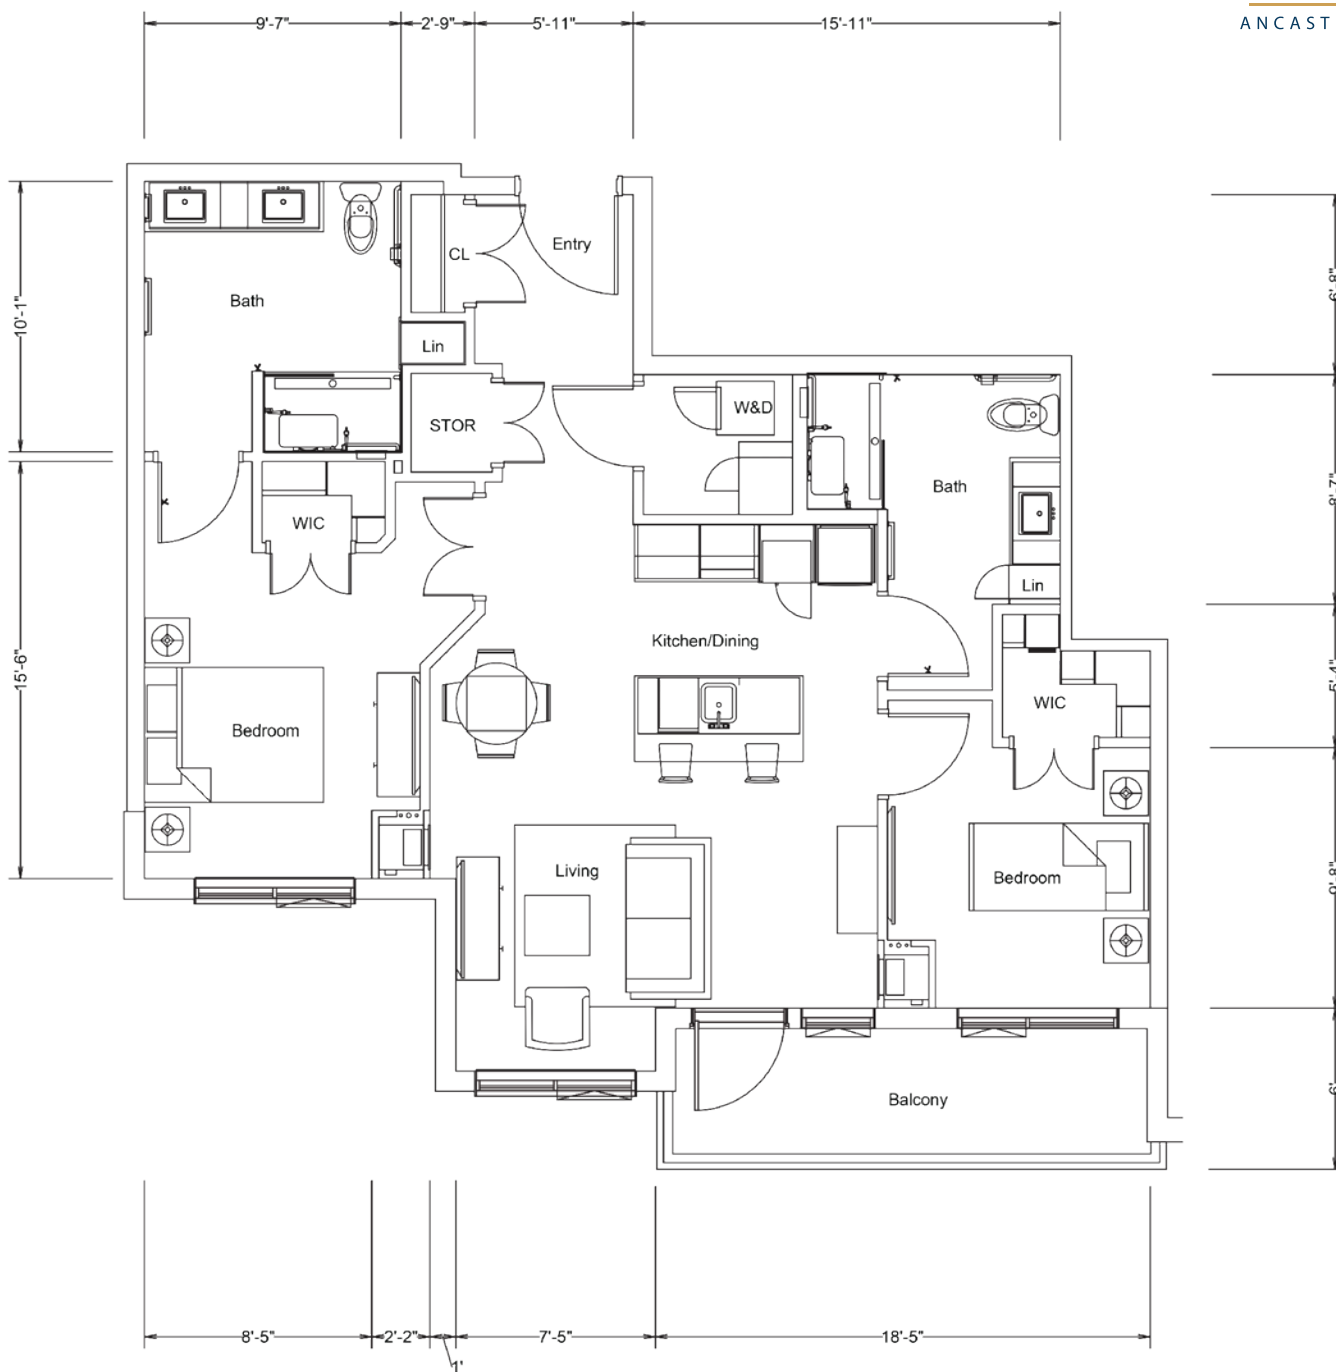

3rd & 4th floor

Final suite elements may differ.

All-Inclusive Lifestyle

Two bedroom - Tamarack 4

Parkland[™]
LIFESTYLE RESIDENCES
ANCASTER

Suite numbers: 2210, 2310, 2410 **1,013-1,028 sq. ft.**

For more information about additional suites available at Parkland Ancaster, contact our Lifestyle Consultant at 905-379-9839 or visit experienceparkland.com/ancaster.

Lifestyle Apartments

Studio - Cherry 1

Parkland[™]
LIFESTYLE RESIDENCES
ANCASTER

Suite numbers: 3326 / 3426

570 sq. ft.

Location in building

2nd floor

3rd floor