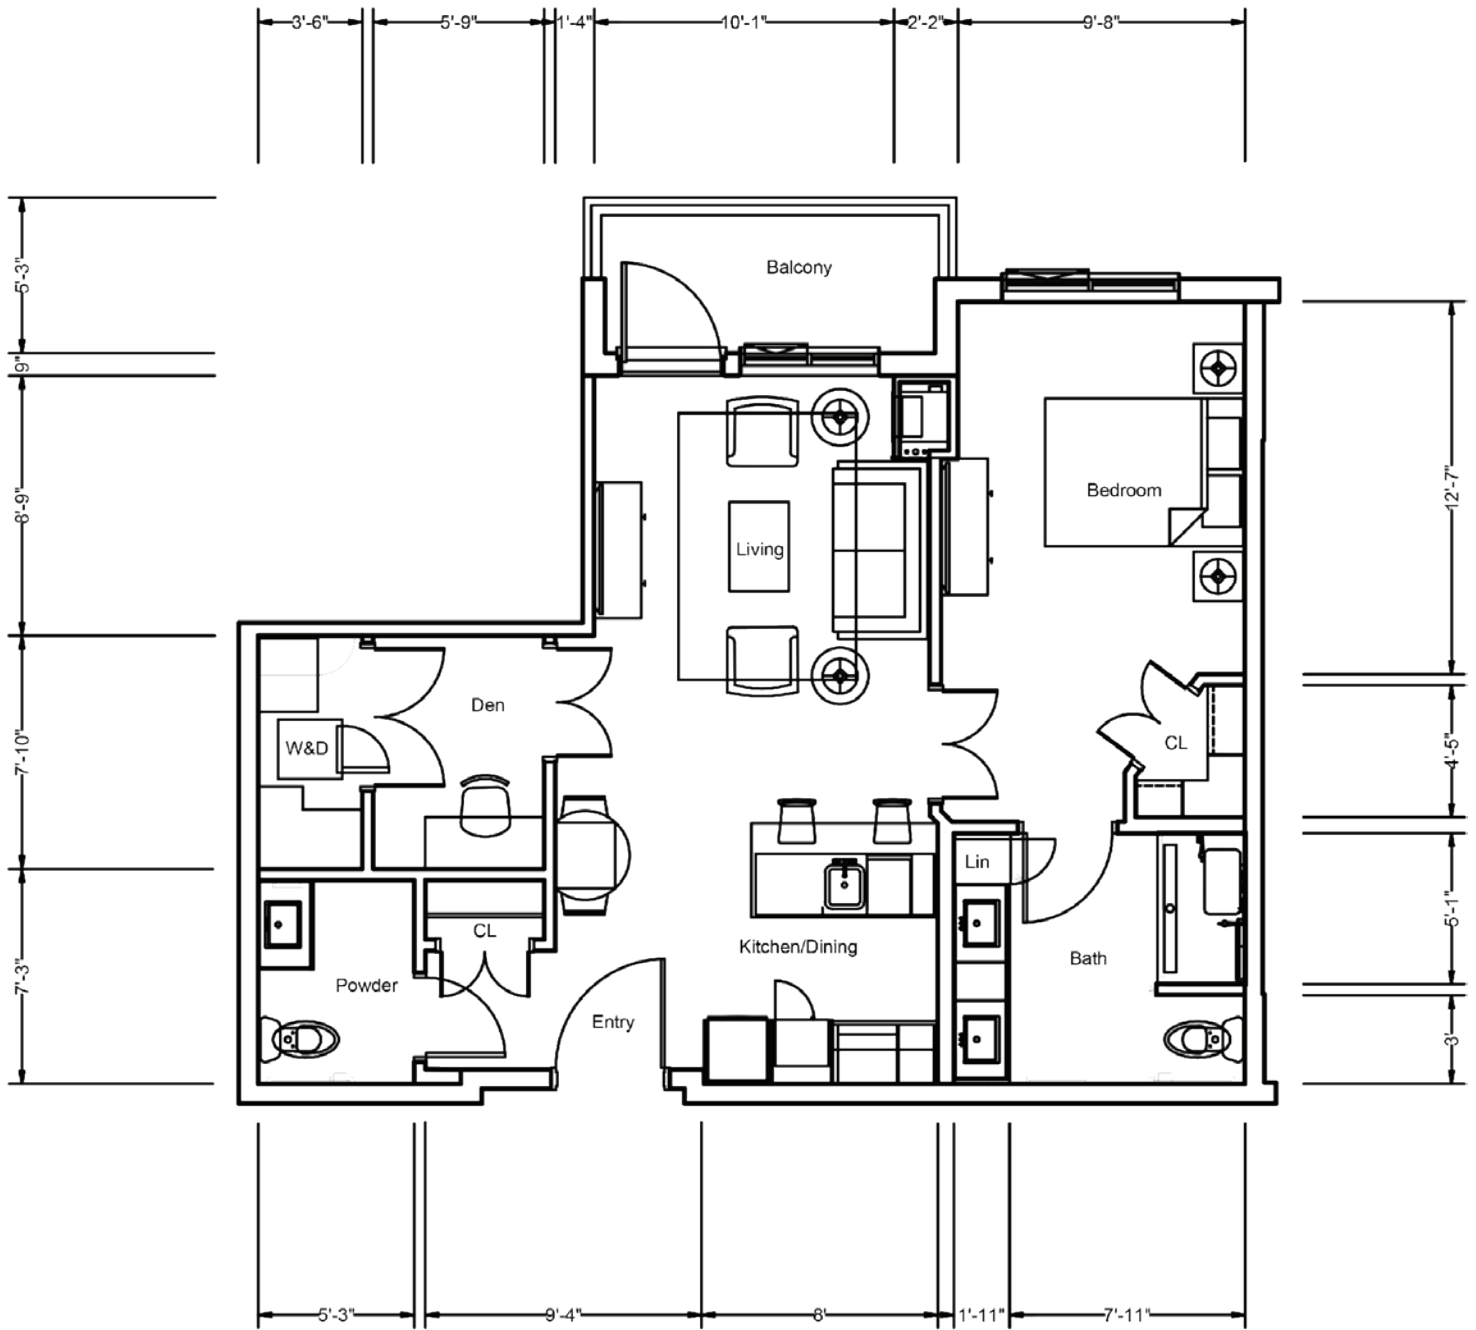

All-Inclusive Lifestyle

One Bedroom + Den - Oak 3

Parkland[™]
LIFESTYLE RESIDENCES
ANCASTER

Suite numbers: 2319 **784 sq. ft.**

Location in building

1st floor

2nd floor

3rd & 4th floor

Final suite elements may differ.

All-Inclusive Lifestyle

One Bedroom + Den - Oak 3

Parkland[™]
LIFESTYLE RESIDENCES
ANCASTER

Suite numbers: 2319

784 sq. ft.

For more information about additional suites available at Parkland Ancaster, contact our Lifestyle Consultant at 905-379-9839 or visit experienceparkland.com/ancaster.