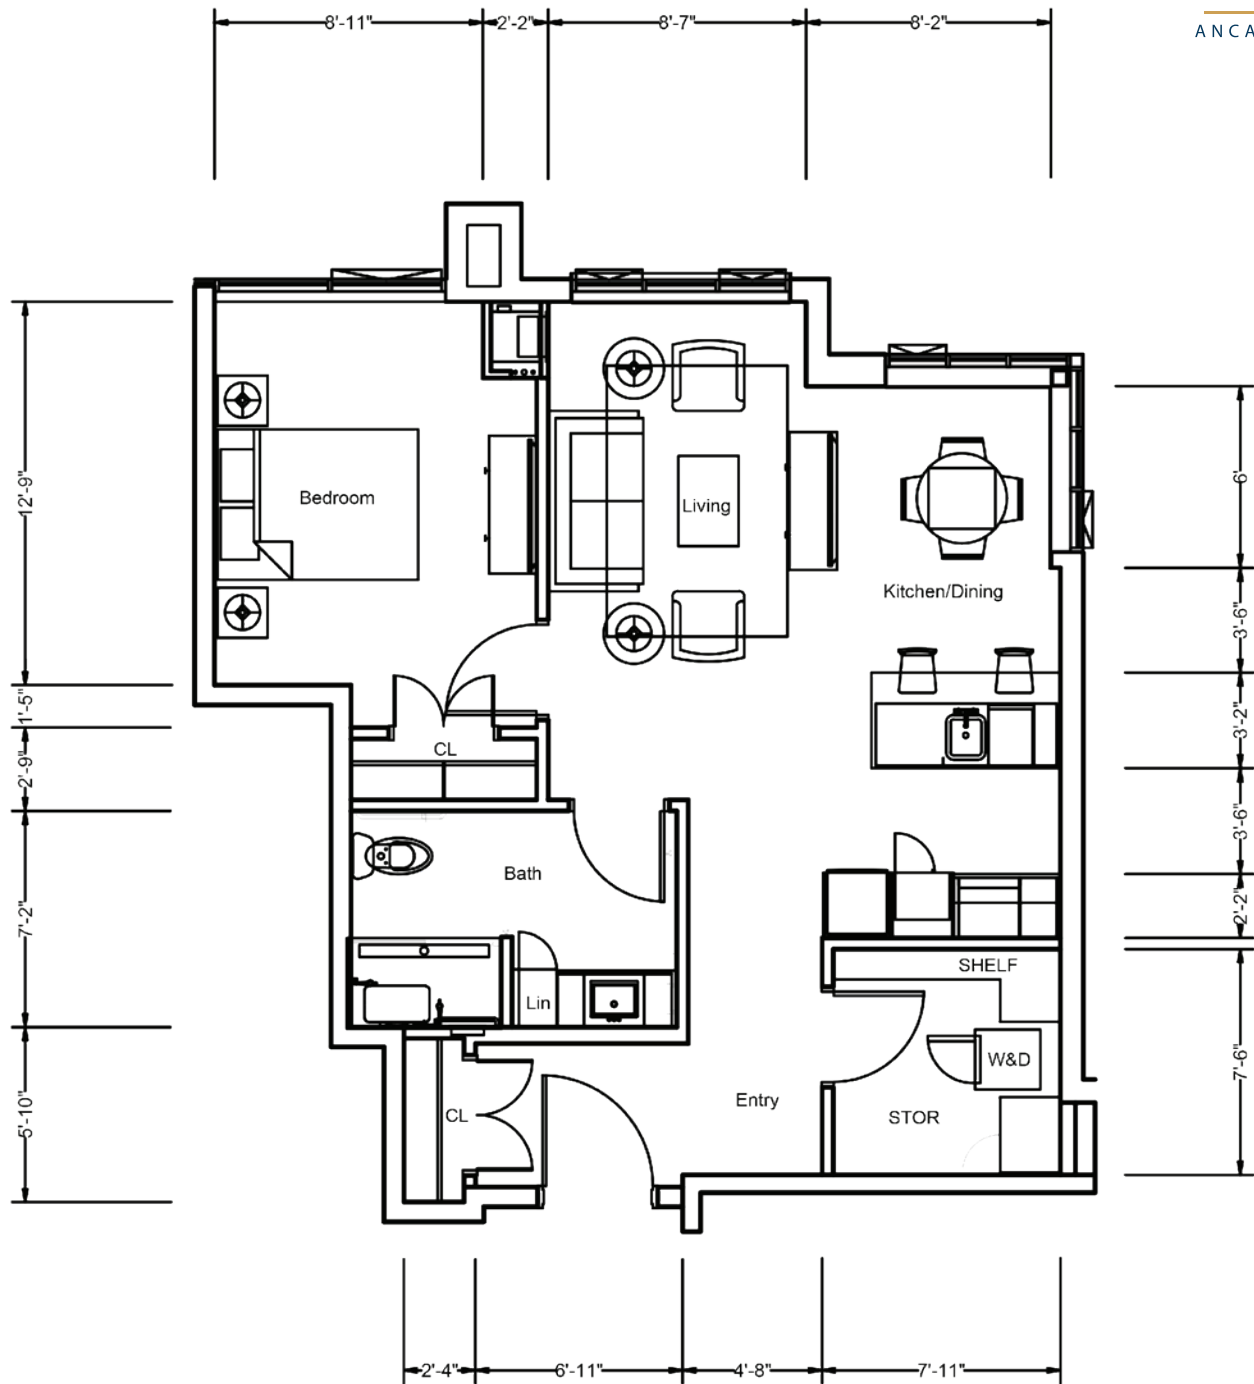

3rd & 4th floor

Final suite elements may differ.

All-Inclusive Lifestyle

One bedroom - Balsam 12

Parkland[™]
LIFESTYLE RESIDENCES
ANCASTER

Suite numbers: 2301, 2325, 2401, 2425

785 sq. ft.

For more information about additional suites available at Parkland Ancaster, contact our Lifestyle Consultant at 905-379-9839 or visit experienceparkland.com/ancaster.

All-Inclusive Lifestyle

One Bedroom + Den - Oak 3

Parkland[™]
LIFESTYLE RESIDENCES
ANCASTER

Suite numbers: 2319 **784 sq. ft.**

Location in building

1st floor

2nd floor

3rd & 4th floor

Final suite elements may differ.

All-Inclusive Lifestyle

One Bedroom + Den - Oak 3

Parkland[™]
LIFESTYLE RESIDENCES
ANCASTER

Suite numbers: 2319

784 sq. ft.

For more information about additional suites available at Parkland Ancaster, contact our Lifestyle Consultant at 905-379-9839 or visit experienceparkland.com/ancaster.