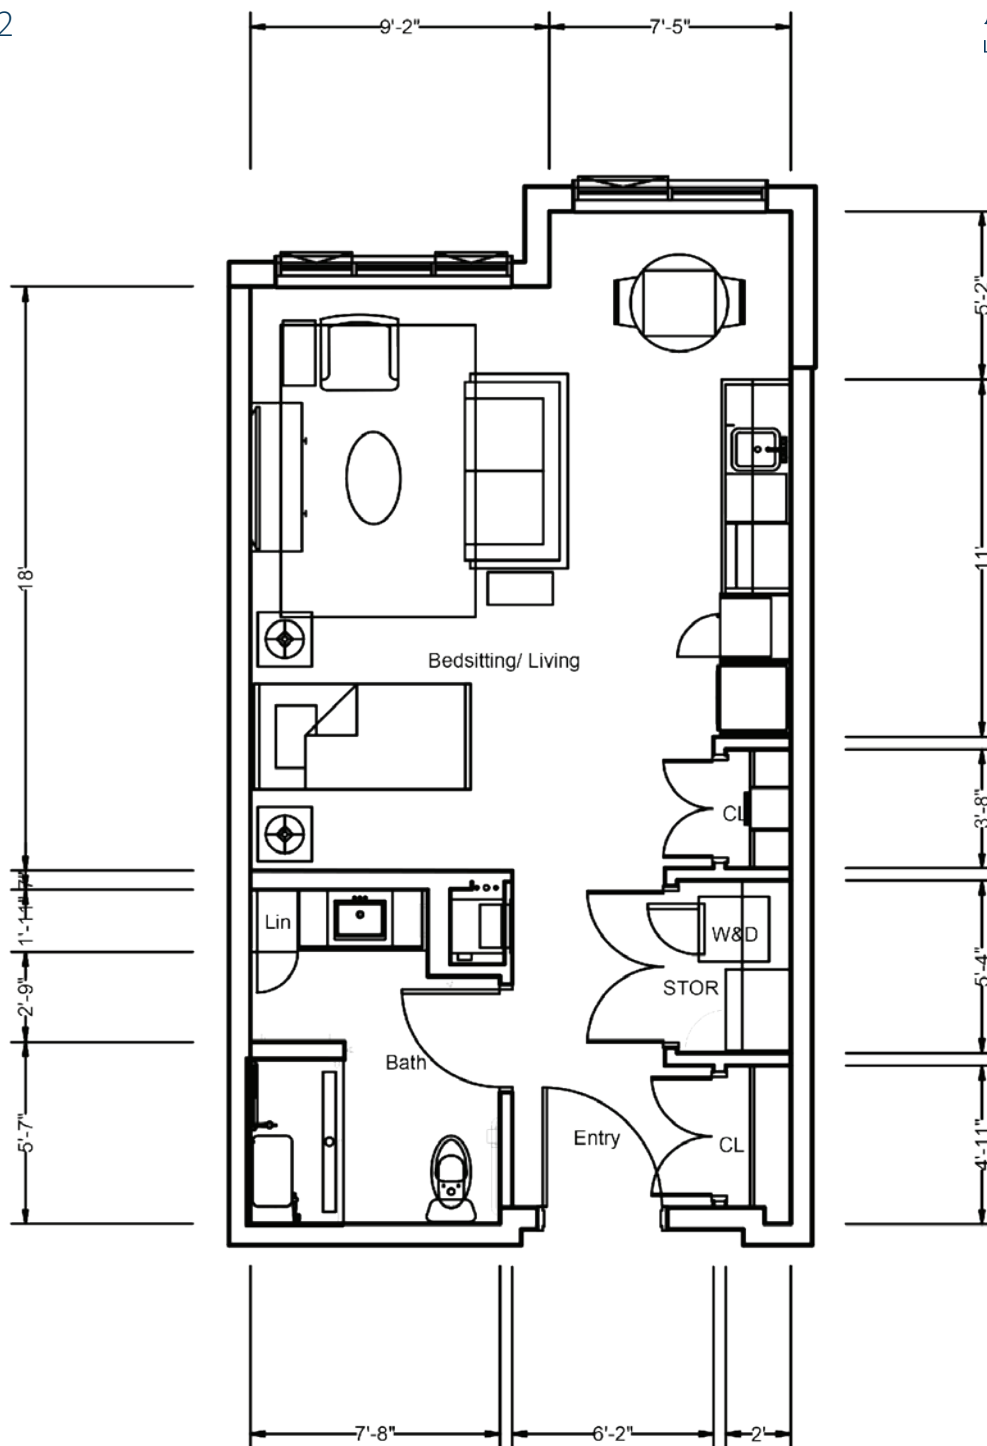

Parkland[™]
LIFESTYLE RESIDENCES
ANCASTER

Suite numbers: 2317, 2417 **588 sq. ft.**

Location in building

1st floor

2nd floor

3rd & 4th floor

Final suite elements may differ.

All-Inclusive Lifestyle

Studio - Spruce 2

Parkland[™]
LIFESTYLE RESIDENCES
ANCASTER

Suite numbers: 2317, 2417 **588 sq. ft.**

For more information about additional suites available at Parkland Ancaster, contact our Lifestyle Consultant at 905-379-9839 or visit experienceparkland.com/ancaster.