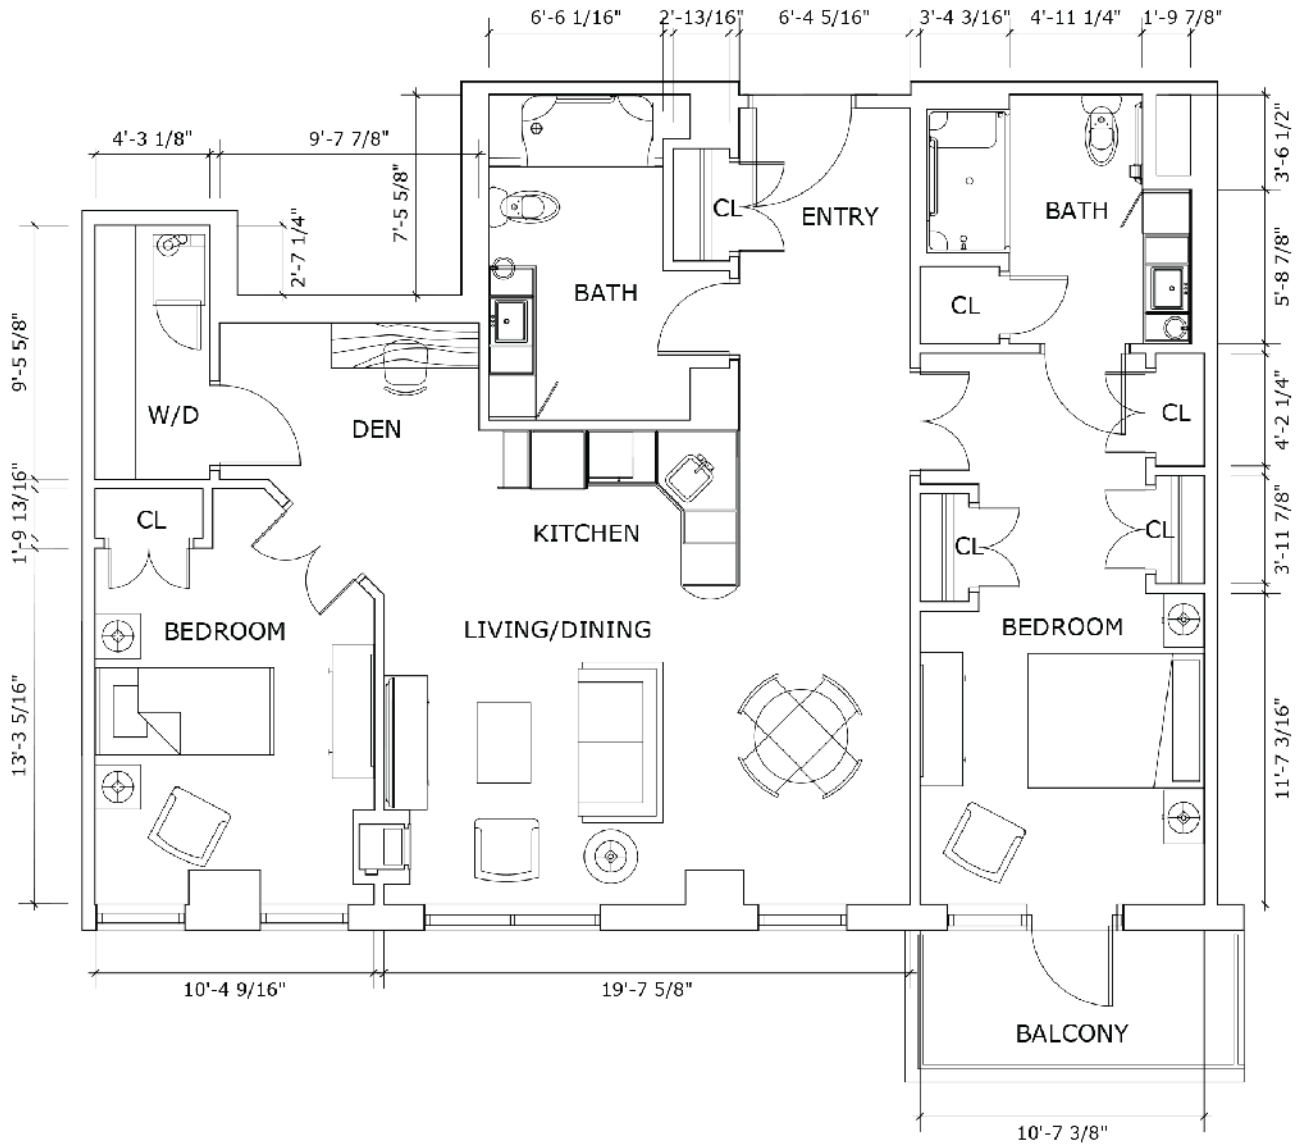

Lifestyle Apartments

Two bedroom + den

Parkland[™]
LIFESTYLE RESIDENCES
ON EGLINTON WEST

Suite numbers: 232, 332, 433, 533, 623, 723, 820, 920

1,138 sq. ft.

Location in building

2nd and 3rd floor

4th and 5th floor

6th and 7th floor

8th and 9th floor

Final suite elements may differ.

Lifestyle Apartments

Two bedroom + den

Parkland[™]
LIFESTYLE RESIDENCES
ON EGLINTON WEST

Suite numbers: 232, 332, 433, 533, 623, 723, 820, 920

All-Inclusive Lifestyle

Two bedroom + den

Parkland[™]
LIFESTYLE RESIDENCES
ON EGLINTON WEST

Suite numbers: 619 (this apartment does not have a balcony), 719 **1,213 sq. ft.**

Location in building

6th and 7th floor

8th and 9th floor

Final suite elements may differ.

All-Inclusive Lifestyle

Two bedroom + den

Parkland[™]
LIFESTYLE RESIDENCES
ON EGLINTON WEST

Suite numbers: 619 (this apartment does not have a balcony), 719