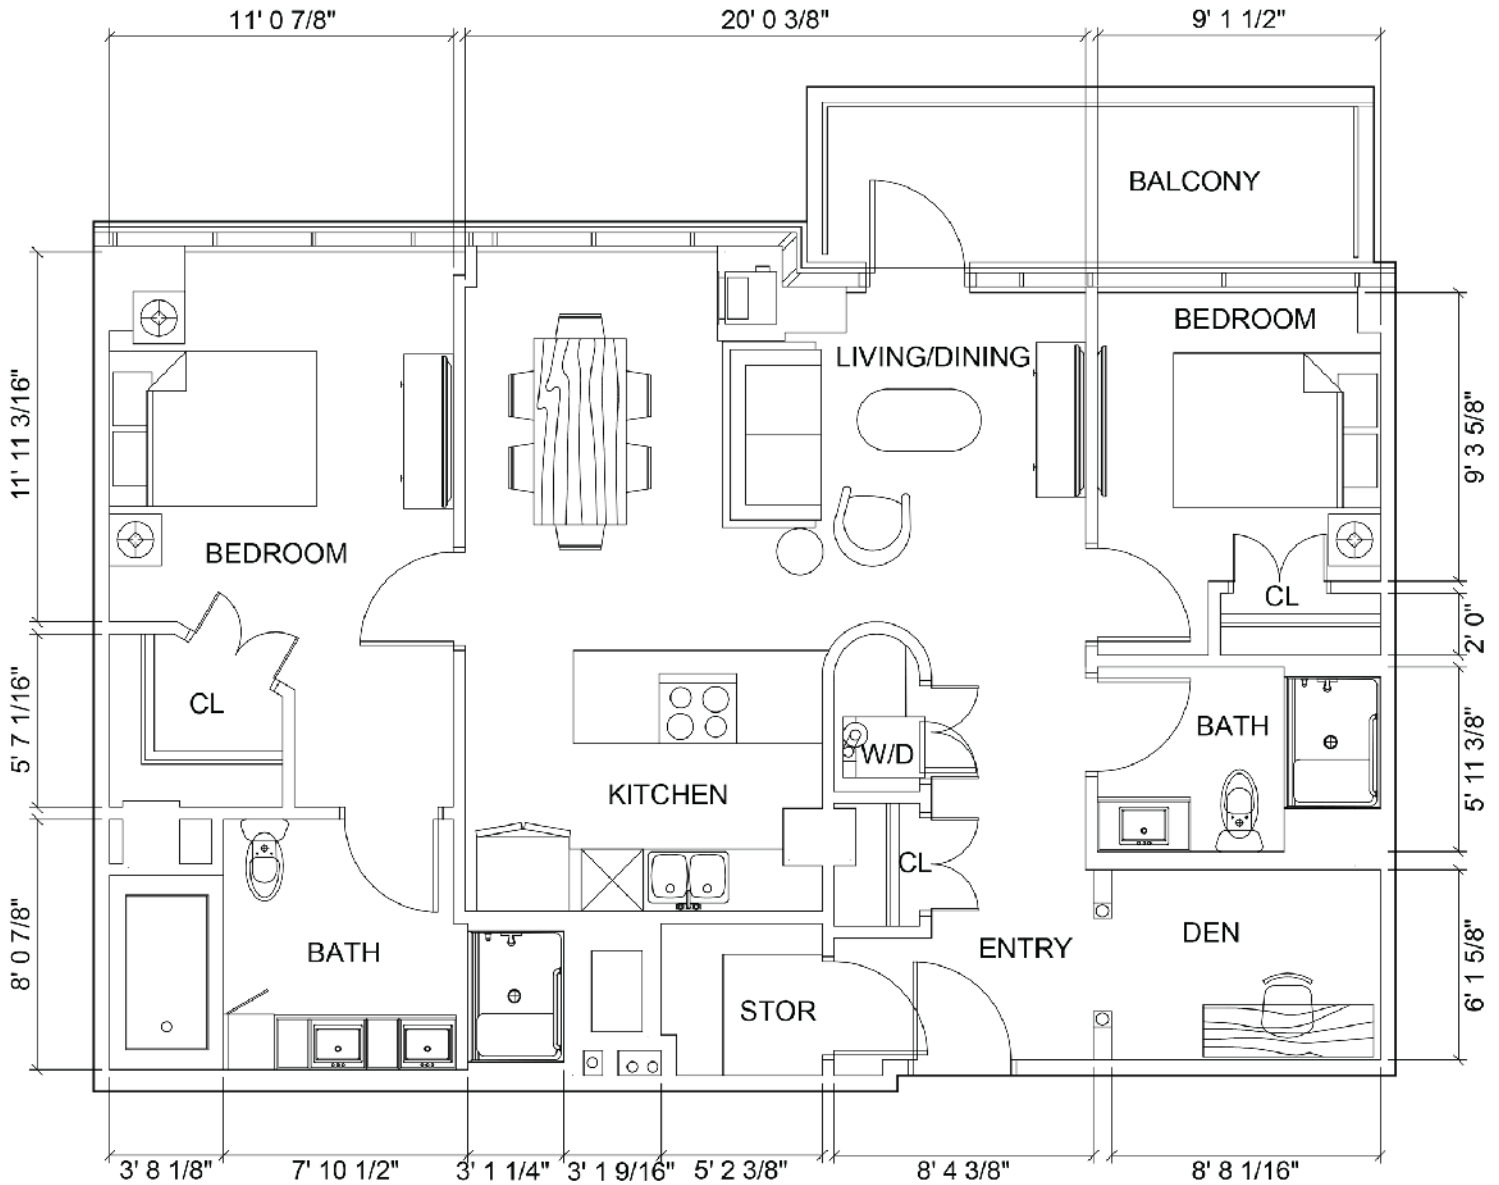

Parkland[™]
LIFESTYLE RESIDENCES
ON EGLINTON WEST

Suite numbers: 230, 330, 431, 531, 621, 721, 818, 918

1,136 sq. ft.

Location in building

2nd and 3rd floor

4th and 5th floor

6th and 7th floor

8th and 9th floor

Final suite elements may differ.

Lifestyle Apartments

Two bedroom + den

Parkland[™]
LIFESTYLE RESIDENCES
ON EGLINTON WEST

Suite numbers: 230, 330, 431, 531, 621, 721, 818, 918

1,136 sq. ft.

For more information about additional suites available at Parkland on Eglinton West contact our Lifestyle Consultant at 416-997-2647 or via experienceparkland.com.

Lifestyle Apartments

Two bedroom + den

Parkland[™]
LIFESTYLE RESIDENCES
ON EGLINTON WEST

Suite numbers: 227, 327, 428, 528

1,221 sq. ft.

Location in building

2nd and 3rd floor

4th and 5th floor

6th and 7th floor

8th and 9th floor

Final suite elements may differ.

All-Inclusive Lifestyle

Two bedroom

Parkland[™]
LIFESTYLE RESIDENCES
ON EGLINTON WEST

Suite numbers: 606, 706, 807, 907 **1,125 sq. ft.**