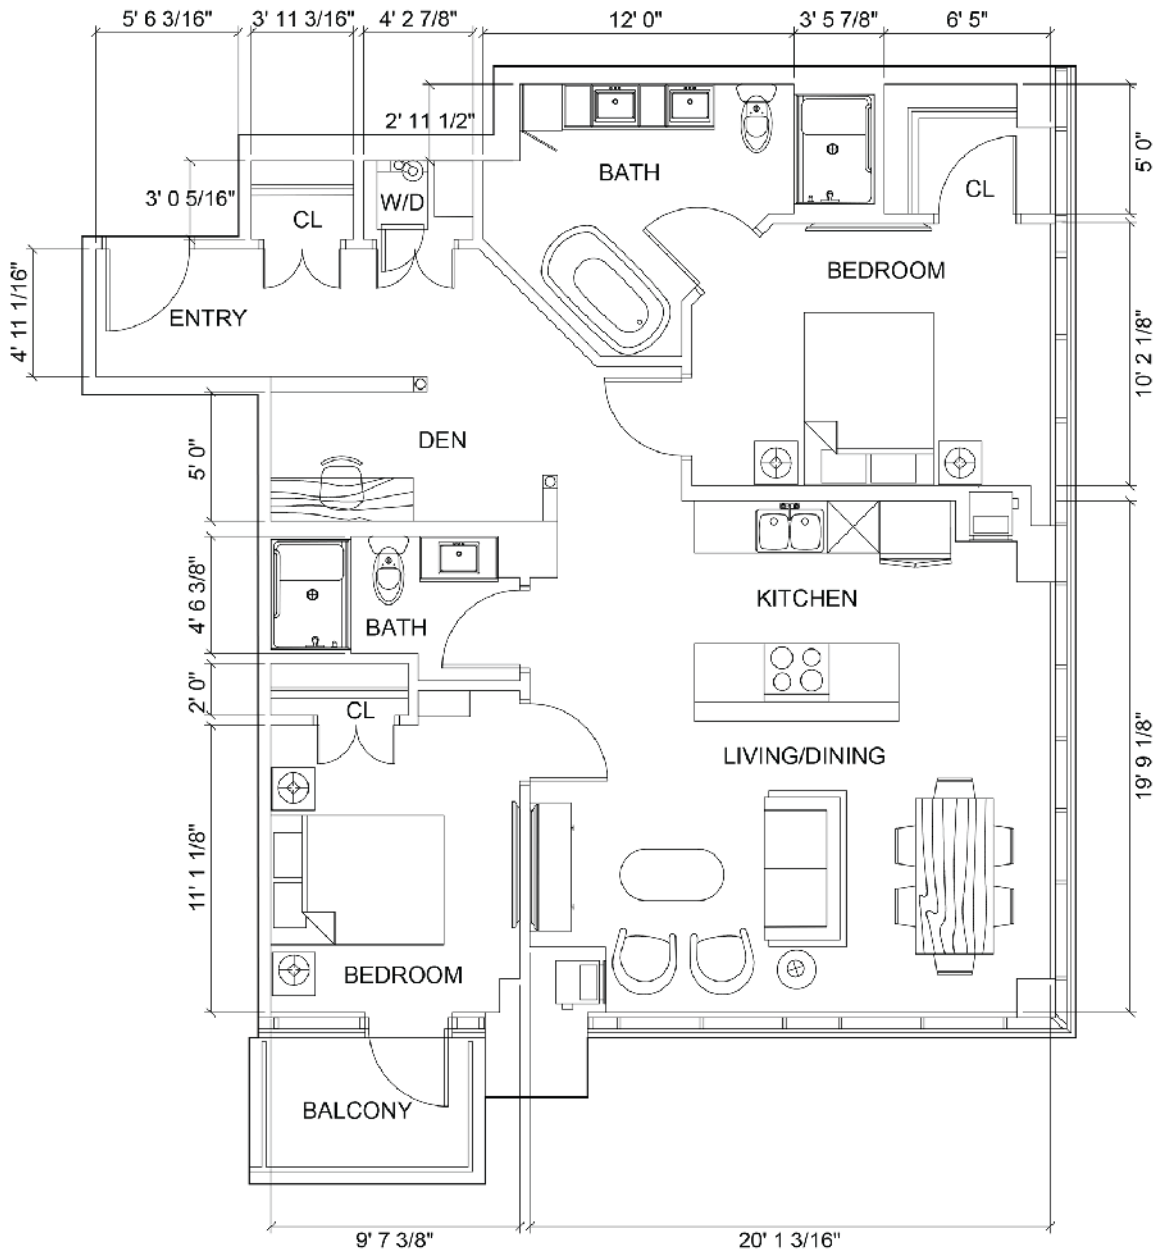

Lifestyle Apartments

Two bedroom + den

Parkland[™]
LIFESTYLE RESIDENCES
ON EGLINTON WEST

Suite numbers: 234, 334, 435, 535, 625, 725, 822, 922

1,175 sq. ft.

Location in building

2nd and 3rd floor

4th and 5th floor

6th and 7th floor

8th and 9th floor

Final suite elements may differ.

Lifestyle Apartments

Two bedroom + den

Parkland[™]
LIFESTYLE RESIDENCES
ON EGLINTON WEST

Suite numbers: 234, 334, 435, 535, 625, 725, 822, 922

Lifestyle Apartments

Two bedroom + den

Parkland[™]
LIFESTYLE RESIDENCES
ON EGLINTON WEST

Suite numbers: 232, 332, 433, 533, 623, 723, 820, 920

1,138 sq. ft.

Location in building

2nd and 3rd floor

4th and 5th floor

6th and 7th floor

8th and 9th floor

Final suite elements may differ.

Lifestyle Apartments

Two bedroom + den

Parkland[™]
LIFESTYLE RESIDENCES
ON EGLINTON WEST

Suite numbers: 232, 332, 433, 533, 623, 723, 820, 920