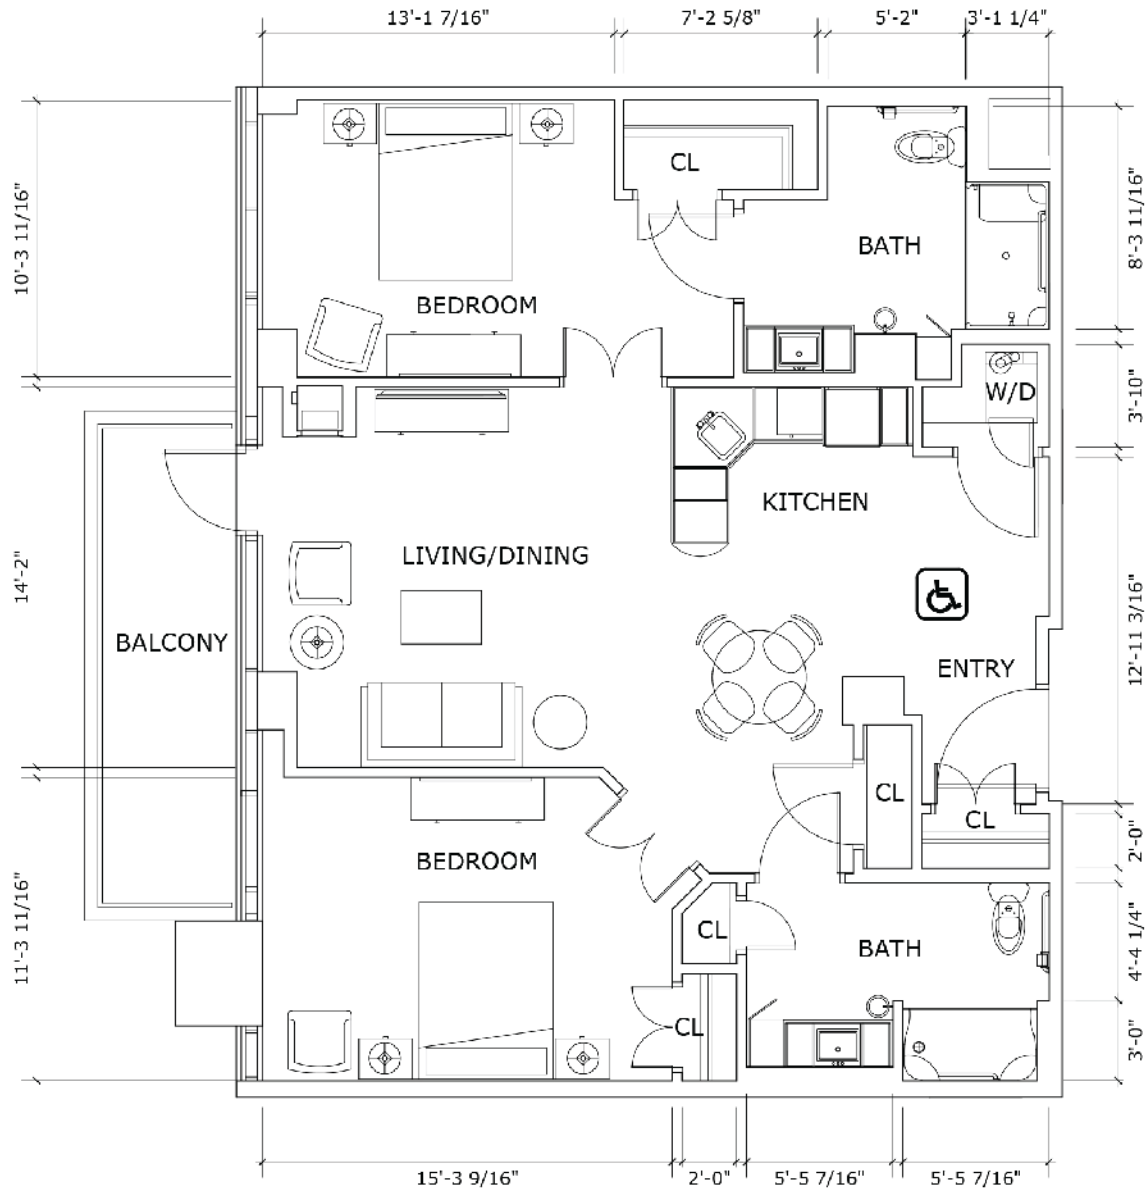

Final suite elements may differ.

All-Inclusive Lifestyle

Two bedroom

Parkland[™]
LIFESTYLE RESIDENCES
ON EGLINTON WEST

Suite numbers: 608, 708, 809, 909 **1,131 sq. ft.**

Location in building

6th and 7th floor

8th and 9th floor

All-Inclusive Lifestyle

Two bedroom

Parkland[™]
LIFESTYLE RESIDENCES
ON EGLINTON WEST

Suite numbers: 608, 708, 809, 909

1,131 sq. ft.

For more information about additional suites available at Parkland on Eglinton West contact our Lifestyle Consultant at 416-997-2647 or via experienceparkland.com.

All-Inclusive Lifestyle

Two bedroom + den

Parkland[™]
LIFESTYLE RESIDENCES
ON EGLINTON WEST

Suite numbers: 619 (this apartment does not have a balcony), 719 **1,213 sq. ft.**

Location in building

6th and 7th floor