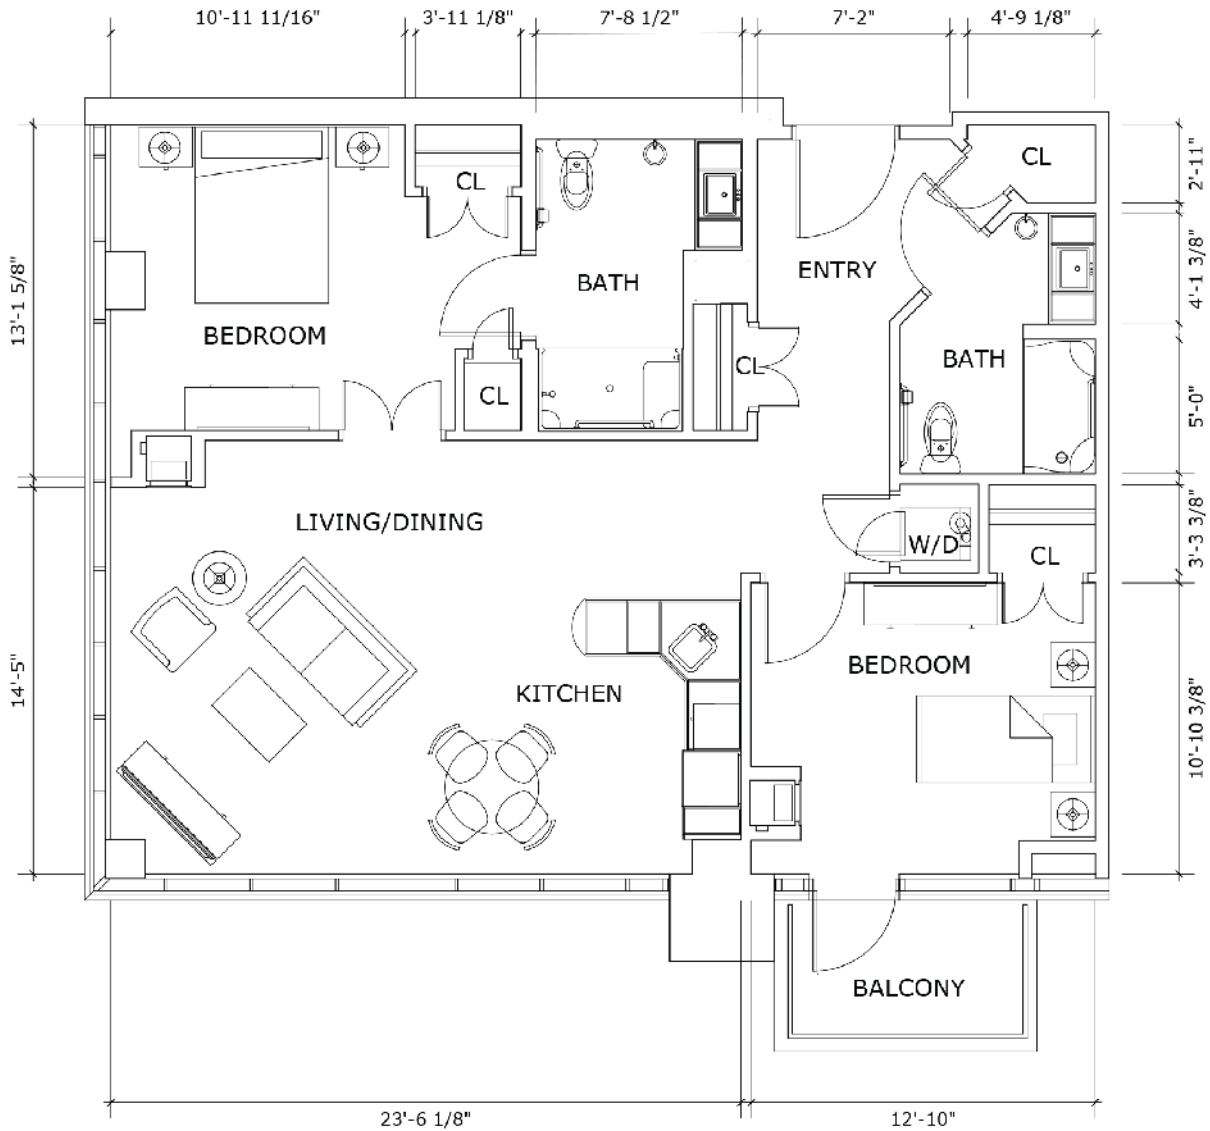

Two bedroom

Parkland[™]
LIFESTYLE RESIDENCES
ON EGLINTON WEST

Suite numbers: 607, 707, 808, 908 **1,102 sq. ft.**

Location in building

6th and 7th floor

8th and 9th floor

Final suite elements may differ.

All-Inclusive Lifestyle

Two bedroom

Parkland[™]
LIFESTYLE RESIDENCES
ON EGLINTON WEST

Suite numbers: 607, 707, 808, 908 **1,102 sq. ft.**

For more information about additional suites available at Parkland on Eglinton West contact our Lifestyle Consultant at 416-997-2647 or via experienceparkland.com.

Final suite elements may differ.

All-Inclusive Lifestyle

Two bedroom

Parkland[™]
LIFESTYLE RESIDENCES
ON EGLINTON WEST

Suite numbers: 608, 708, 809, 909 **1,131 sq. ft.**

Location in building

6th and 7th floor