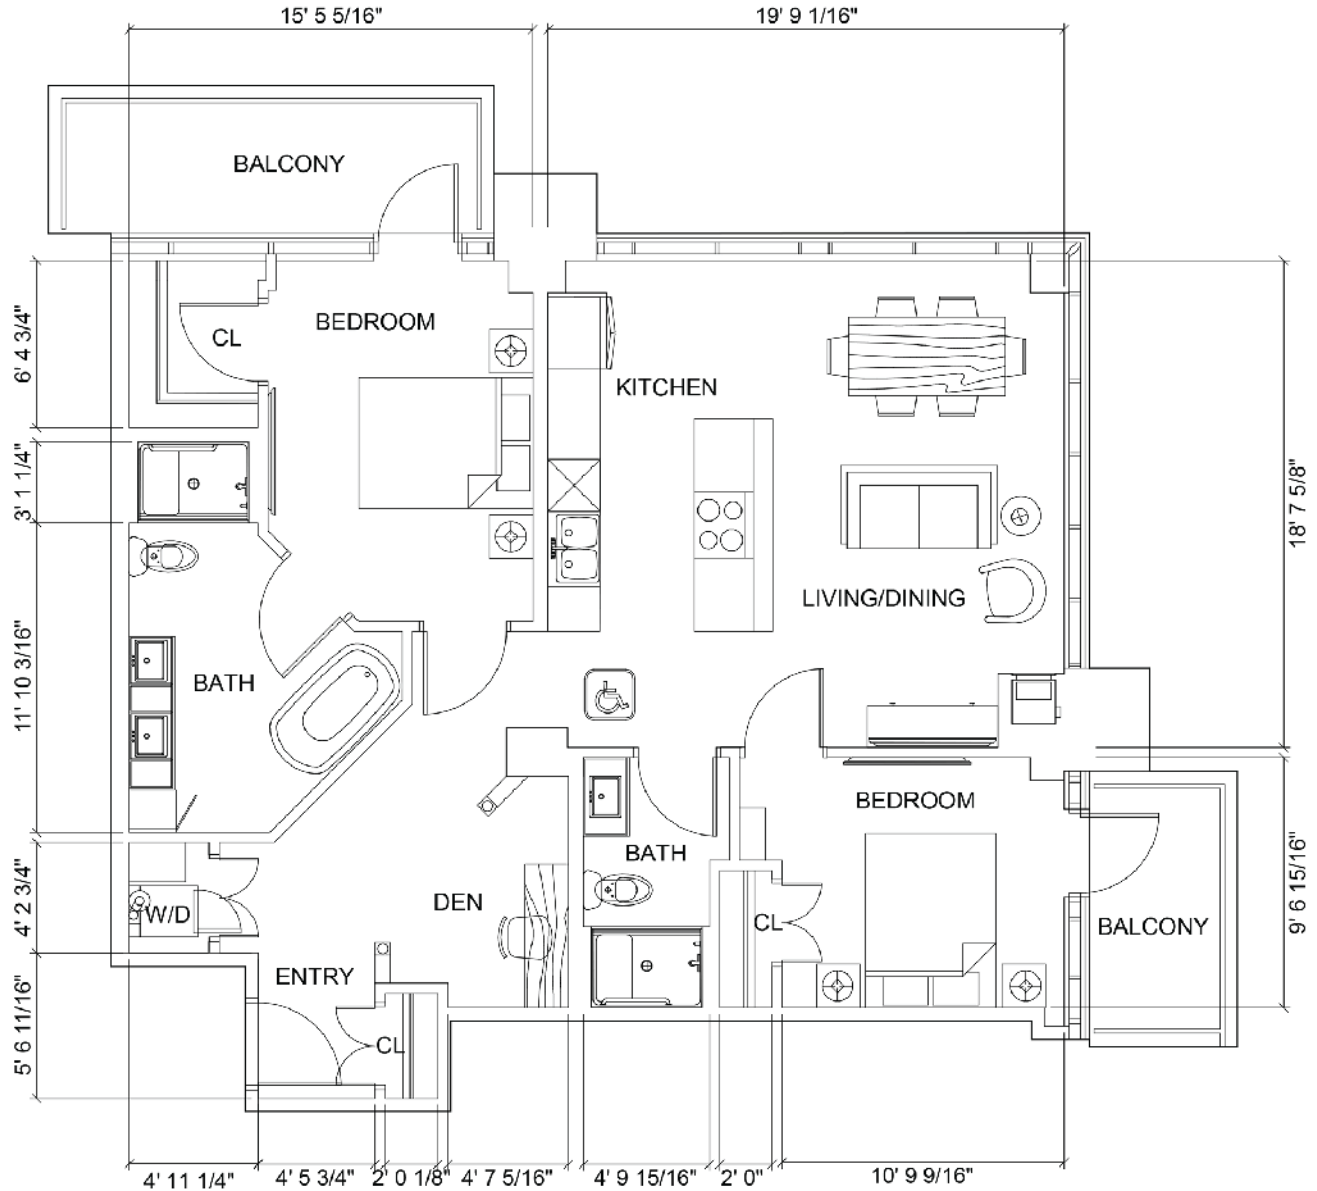

Lifestyle Apartments

Two bedroom + den

Parkland[™]
LIFESTYLE RESIDENCES
ON EGLINTON WEST

Suite numbers: 232, 332, 433, 533, 623, 723, 820, 920

1,138 sq. ft.

Location in building

2nd and 3rd floor

4th and 5th floor

6th and 7th floor

8th and 9th floor

Final suite elements may differ.

Lifestyle Apartments

Two bedroom + den

Parkland[™]
LIFESTYLE RESIDENCES
ON EGLINTON WEST

Suite numbers: 232, 332, 433, 533, 623, 723, 820, 920

1,138 sq. ft.

For more information about additional suites available at Parkland on Eglinton West contact our Lifestyle Consultant at 416-997-2647 or via experienceparkland.com.

Lifestyle Apartments

Two bedroom + den

Parkland[™]
LIFESTYLE RESIDENCES
ON EGLINTON WEST

Suite numbers: 230, 330, 431, 531, 621, 721, 818, 918

1,136 sq. ft.

Location in building

2nd and 3rd floor

4th and 5th floor

6th and 7th floor

8th and 9th floor