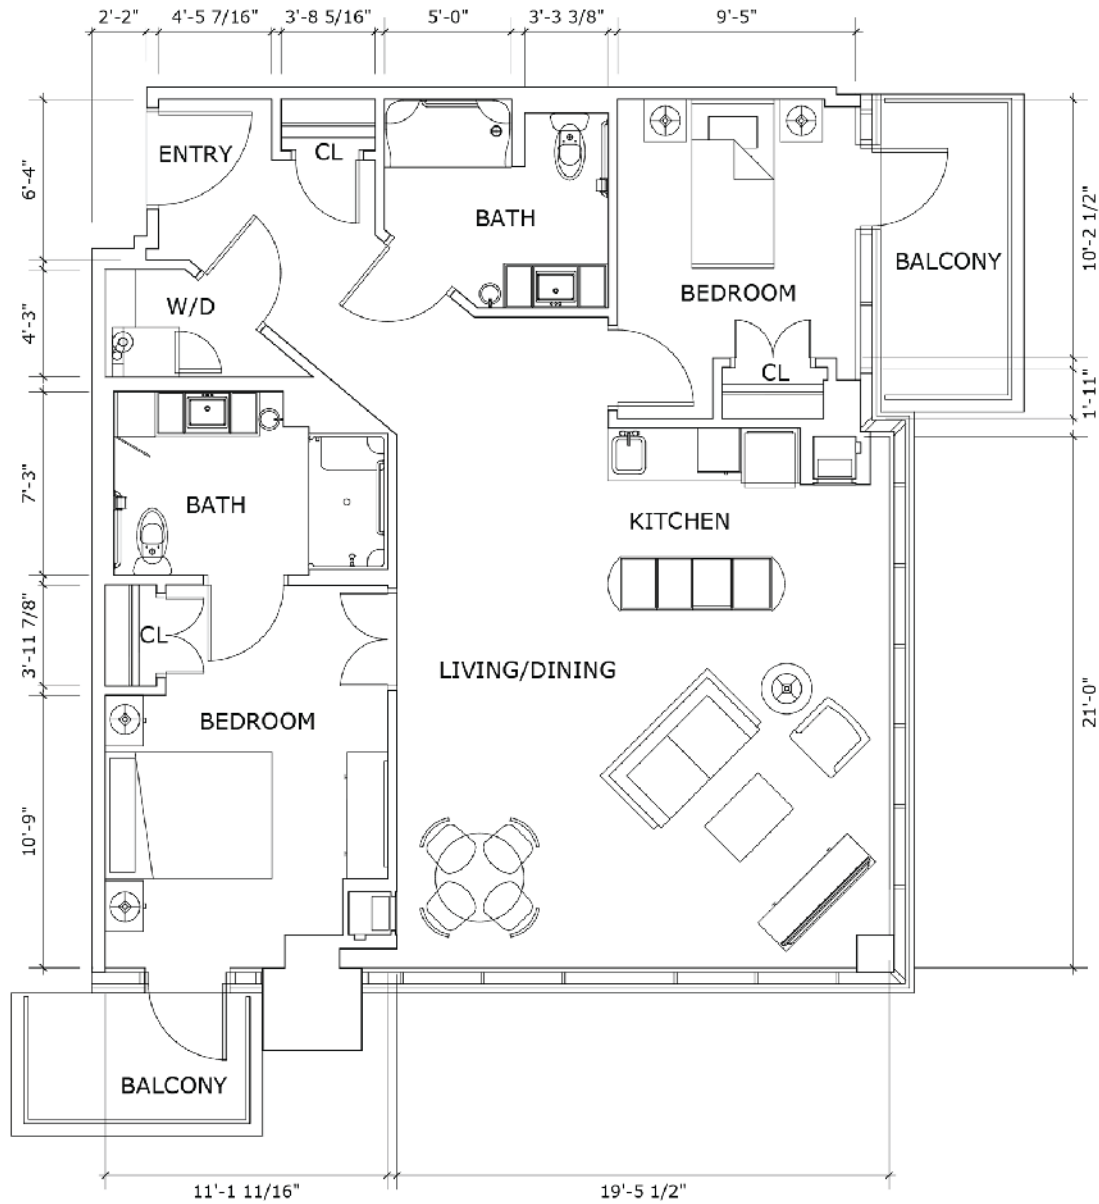

6th and 7th floor

8th and 9th floor

Final suite elements may differ.

All-Inclusive Lifestyle

Two bedroom

Parkland[™]
LIFESTYLE RESIDENCES
ON EGLINTON WEST

Suite numbers: 606, 706, 807, 907 **1,125 sq. ft.**

Location in building

6th and 7th floor

8th and 9th floor

All-Inclusive Lifestyle

Two bedroom

Parkland[™]
LIFESTYLE RESIDENCES
ON EGLINTON WEST

Suite numbers: 606, 706, 807, 907

1,125 sq. ft.

Two bedroom

Parkland[™]
LIFESTYLE RESIDENCES
ON EGLINTON WEST

Suite numbers: 607, 707, 808, 908 **1,102 sq. ft.**

Location in building

6th and 7th floor

8th and 9th floor

Final suite elements may differ.

All-Inclusive Lifestyle