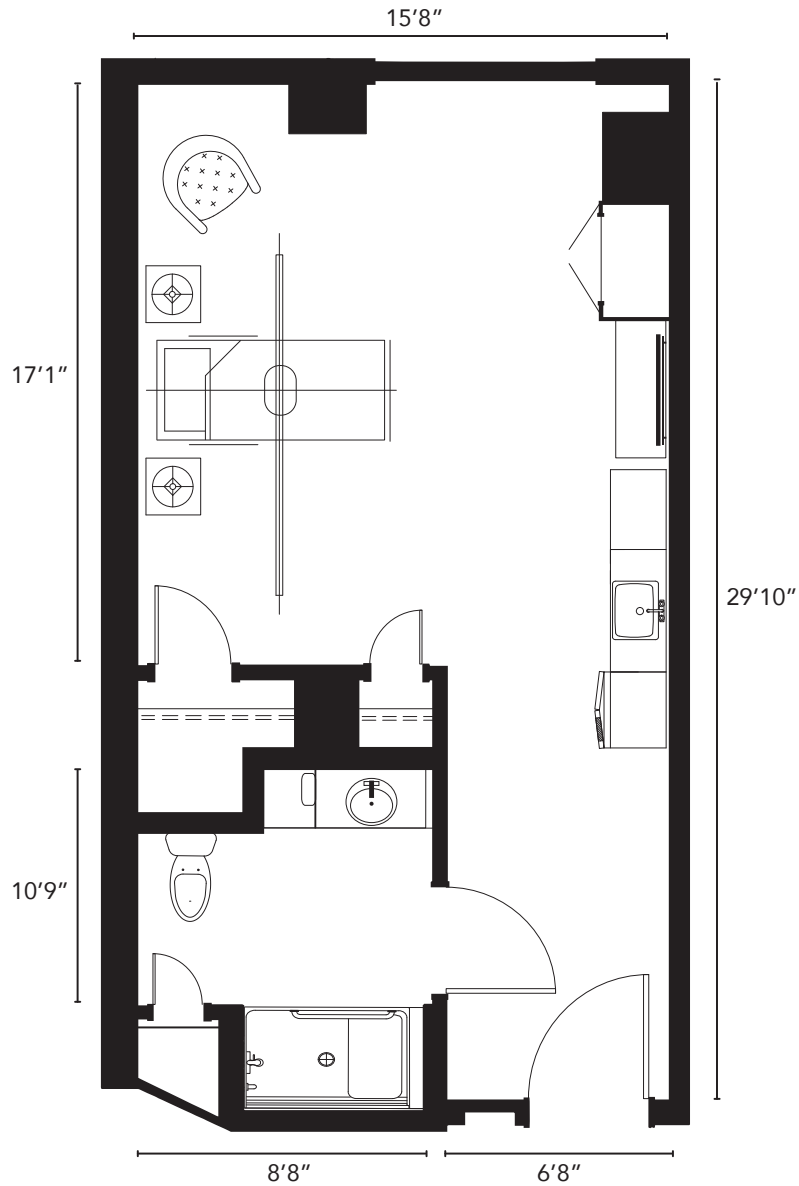

All-Inclusive Lifestyle

Studio

Parkland[™]
LIFESTYLE RESIDENCES
ON EGLINTON WEST

Suite numbers: 603, 703, 804, 904 **591 sq. ft.**

Location in building

6th and 7th floor

8th and 9th floor

Final suite elements may differ.

All-Inclusive Lifestyle

Studio

Parkland[™]
LIFESTYLE RESIDENCES
ON EGLINTON WEST

Suite numbers: 618 (this apartment does not have a balcony), 718 **568 sq. ft.**

Location in building

6th and 7th floor

8th and 9th floor

Location in building

2nd and 3rd floor

Final suite elements may differ.

Supportive Lifestyle

Assisted Living | Memory Care | Enriched Care
Studio

Parkland[™]
LIFESTYLE RESIDENCES
ON EGLINTON WEST

Suite numbers: 218, 219, 318, 319

502-505 sq. ft.

For more information about additional suites available at Parkland on Eglinton West contact our Lifestyle Consultant at 416-997-2647 or via experienceparkland.com.

Final suite elements may differ.