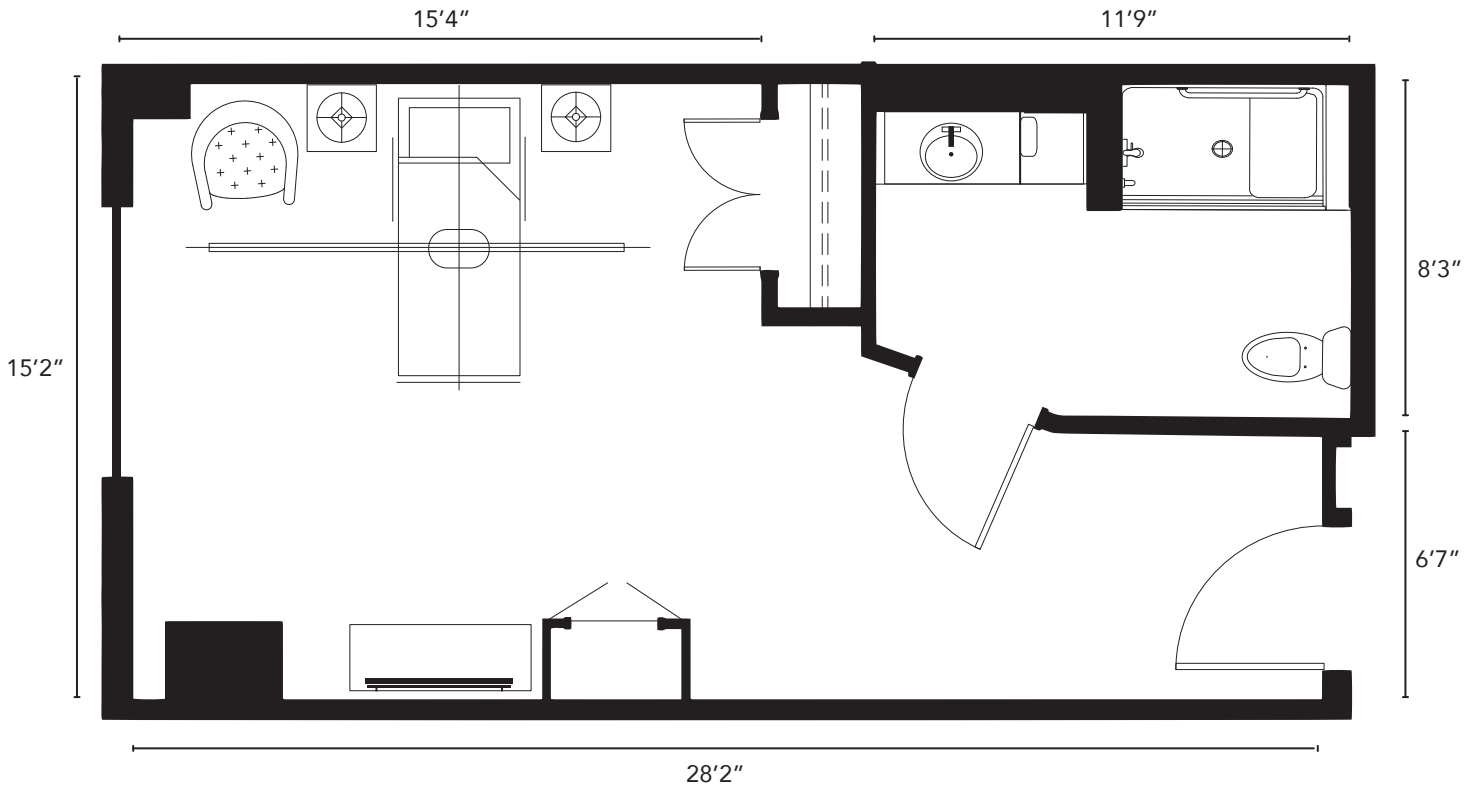

478 sq. ft.

For more information about additional suites available at Parkland on Eglinton West contact our Lifestyle Consultant at 416-997-2647 or via experienceparkland.com.

Final suite elements may differ.

Supportive Lifestyle

Assisted Living | Memory Care | Enriched Care
Studio

Parkland[™]
LIFESTYLE RESIDENCES
ON EGLINTON WEST

Suite numbers: 211, 311

478 sq. ft.

Location in building

2nd and 3rd floor

Supportive Lifestyle

Assisted Living | Memory Care | Enriched Care
Studio

Parkland[™]
LIFESTYLE RESIDENCES
ON EGLINTON WEST

Suite numbers: 211, 311

478 sq. ft.

For more information about additional suites available at Parkland on Eglinton West contact our Lifestyle Consultant at 416-997-2647 or via experienceparkland.com.

Final suite elements may differ.

Supportive Lifestyle

Assisted Living | Memory Care | Enriched Care
Studio

Parkland[™]
LIFESTYLE RESIDENCES
ON EGLINTON WEST

Suite numbers: 218, 219, 318, 319

502-505 sq. ft.