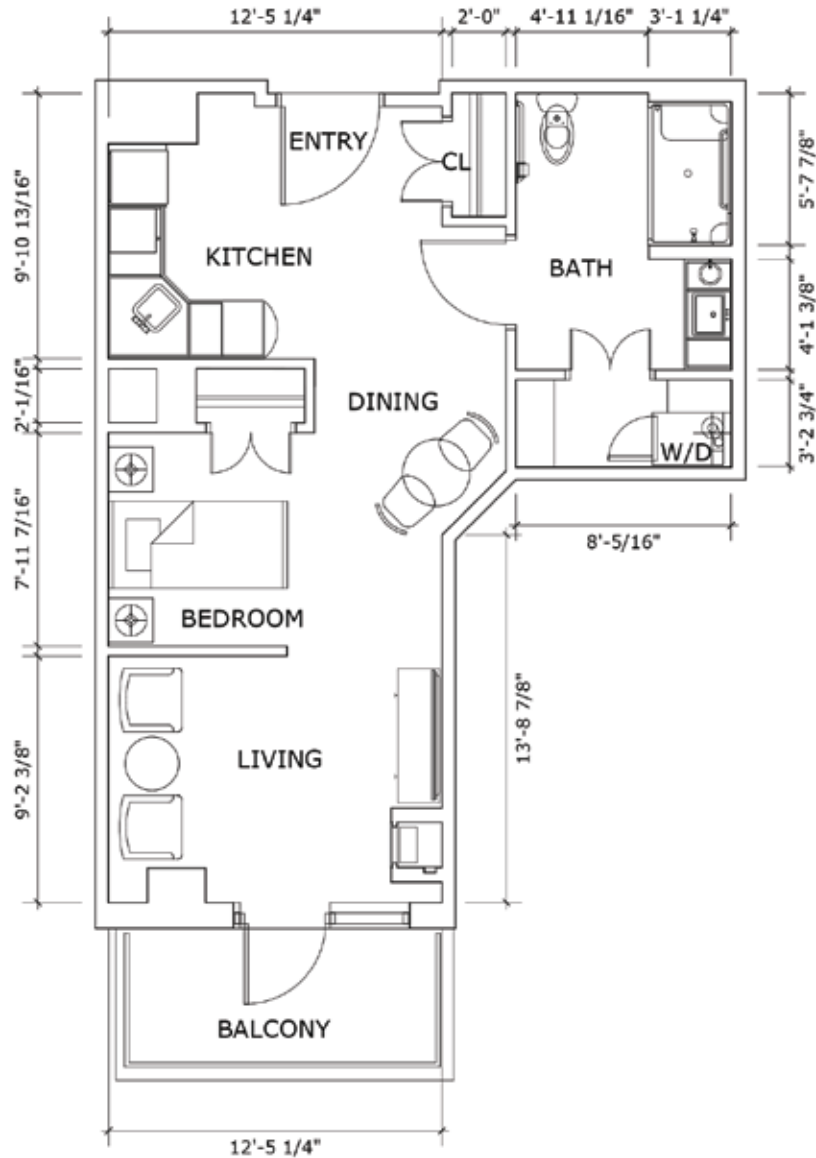

All-Inclusive Lifestyle

Studio

Parkland[™]
LIFESTYLE RESIDENCES
ON EGLINTON WEST

Suite numbers: 603, 703, 804, 904 **591 sq. ft.**

Location in building

6th and 7th floor

8th and 9th floor

Final suite elements may differ.

All-Inclusive Lifestyle

Studio

Parkland[™]
LIFESTYLE RESIDENCES
ON EGLINTON WEST

Suite numbers: 618 (this apartment does not have a balcony), 718 **568 sq. ft.**

Location in building

6th and 7th floor

8th and 9th floor

All-Inclusive Lifestyle

Studio

Parkland[™]
LIFESTYLE RESIDENCES
ON EGLINTON WEST

Suite numbers: 618 (this apartment does not have a balcony), 718

568 sq. ft.

For more information about additional suites available at Parkland on Eglinton West contact our Lifestyle Consultant at 416-997-2647 or via experienceparkland.com.

Final suite elements may differ.

Supportive Lifestyle

Assisted Living | Memory Care | Enriched Care
Studio

Parkland[™]
LIFESTYLE RESIDENCES
ON EGLINTON WEST

Suite numbers: 205, 305

418 sq. ft.

Location in building