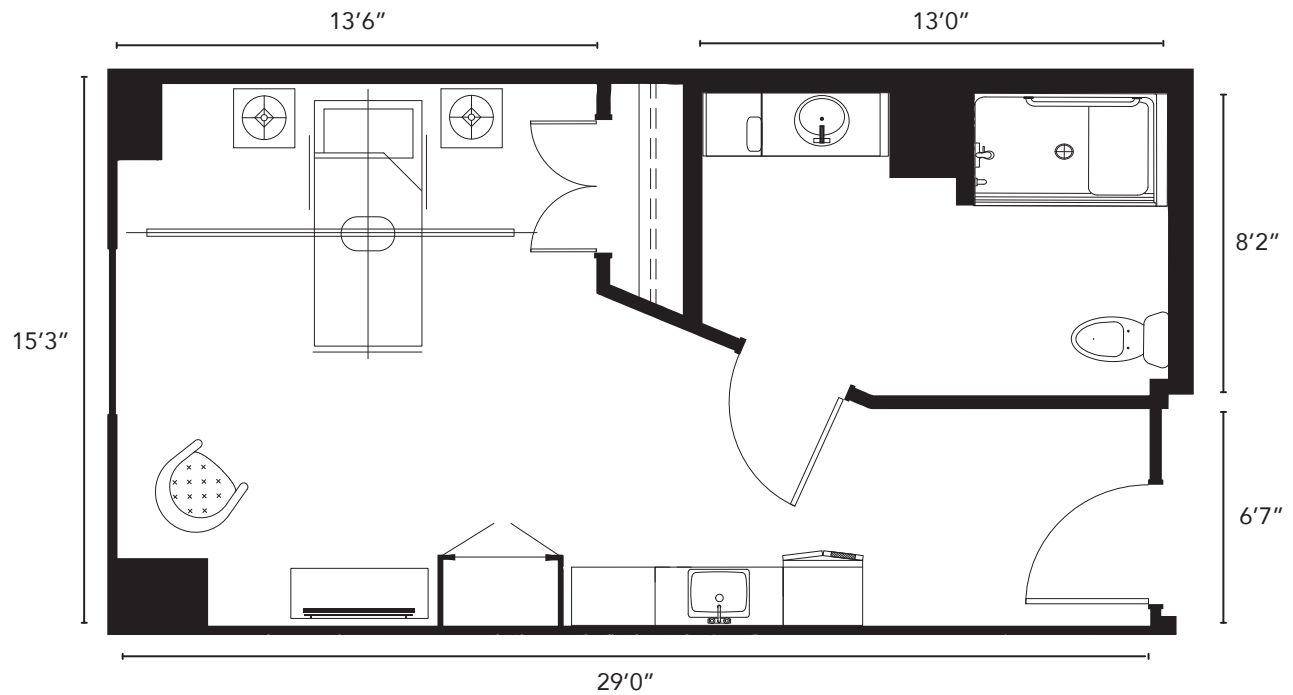

Final suite elements may differ.

Supportive Lifestyle

Assisted Living | Memory Care | Enriched Care
Studio

Parkland[™]
LIFESTYLE RESIDENCES
ON EGLINTON WEST

Suite numbers: 207, 209, 210, 307, 309, 310

478 sq. ft.

Location in building

2nd and 3rd floor

Supportive Lifestyle

Assisted Living | Memory Care | Enriched Care
Studio

Parkland[™]
LIFESTYLE RESIDENCES
ON EGLINTON WEST

Suite numbers: 207, 209, 210, 307, 309, 310

478 sq. ft.

For more information about additional suites available at Parkland on Eglinton West contact our Lifestyle Consultant at 416-997-2647 or via experienceparkland.com.

Final suite elements may differ.

Supportive Lifestyle

Assisted Living | Memory Care | Enriched Care
Studio

Parkland[™]
LIFESTYLE RESIDENCES
ON EGLINTON WEST

Suite numbers: 211, 311

478 sq. ft.

Location in building

2nd and 3rd floor

Supportive Lifestyle