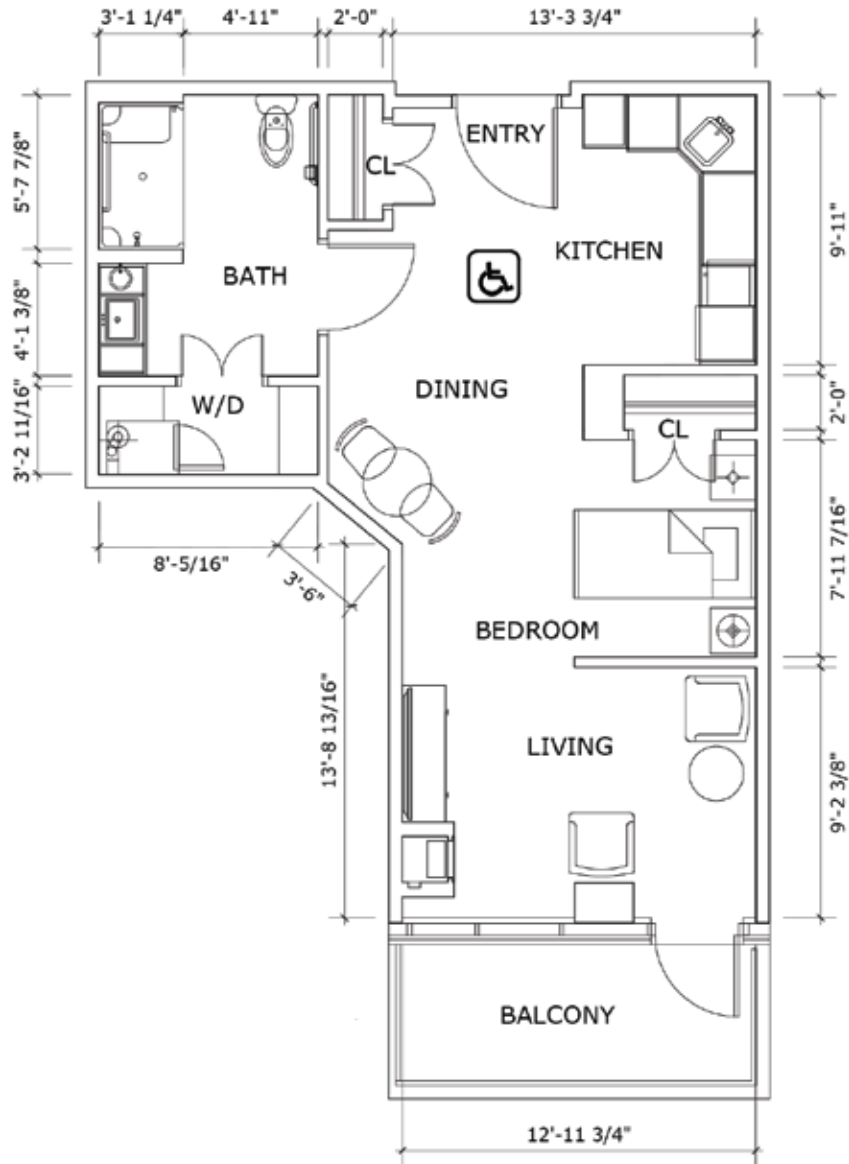

All-Inclusive Lifestyle

Studio

Parkland[™]
LIFESTYLE RESIDENCES
ON EGLINTON WEST

Suite numbers: 603, 703, 804, 904 **591 sq. ft.**

Location in building

6th and 7th floor

8th and 9th floor

Final suite elements may differ.

All-Inclusive Lifestyle

Studio

Parkland[™]
LIFESTYLE RESIDENCES
ON EGLINTON WEST

Suite numbers: 603, 703, 804, 904 **591 sq. ft.**

For more information about additional suites available at Parkland on Eglinton West contact our Lifestyle Consultant at 416-997-2647 or via experienceparkland.com.

All-Inclusive Lifestyle

Studio

Parkland[™]
LIFESTYLE RESIDENCES
ON EGLINTON WEST

Suite numbers: 618 (this apartment does not have a balcony), 718 **568 sq. ft.**

Location in building

6th and 7th floor

8th and 9th floor

All-Inclusive Lifestyle

Studio

Parkland[™]
LIFESTYLE RESIDENCES
ON EGLINTON WEST

Suite numbers: 618 (this apartment does not have a balcony), 718

568 sq. ft.

For more information about additional suites available at Parkland on Eglinton West contact our Lifestyle Consultant at 416-997-2647 or via experienceparkland.com.