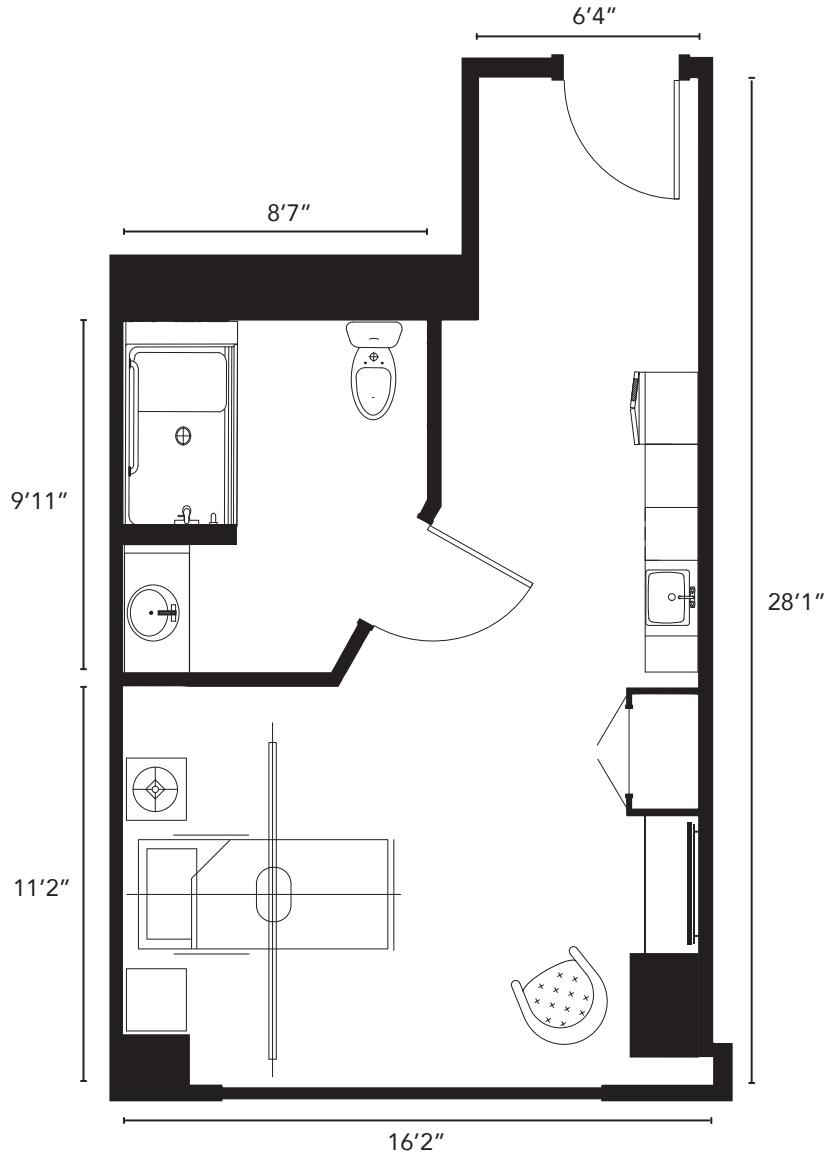

All-Inclusive Lifestyle

Studio

Parkland[™]
LIFESTYLE RESIDENCES
ON EGLINTON WEST

Suite numbers: 618 (this apartment does not have a balcony), 718 **568 sq. ft.**

Location in building

6th and 7th floor

8th and 9th floor

Final suite elements may differ.

Supportive Lifestyle

Assisted Living | Memory Care | Enriched Care
Studio

Parkland[™]
LIFESTYLE RESIDENCES
ON EGLINTON WEST

Suite numbers: 205, 305

418 sq. ft.

Location in building

2nd and 3rd floor

Supportive Lifestyle

Assisted Living | Memory Care | Enriched Care
Studio

Parkland[™]
LIFESTYLE RESIDENCES
ON EGLINTON WEST

Suite numbers: 205, 305

418 sq. ft.

For more information about additional suites available at Parkland on Eglinton West contact our Lifestyle Consultant at 416-997-2647 or via experienceparkland.com.

Final suite elements may differ.

Supportive Lifestyle

Assisted Living | Memory Care | Enriched Care
Studio

Parkland[™]
LIFESTYLE RESIDENCES
ON EGLINTON WEST

Suite numbers: 207, 209, 210, 307, 309, 310

478 sq. ft.