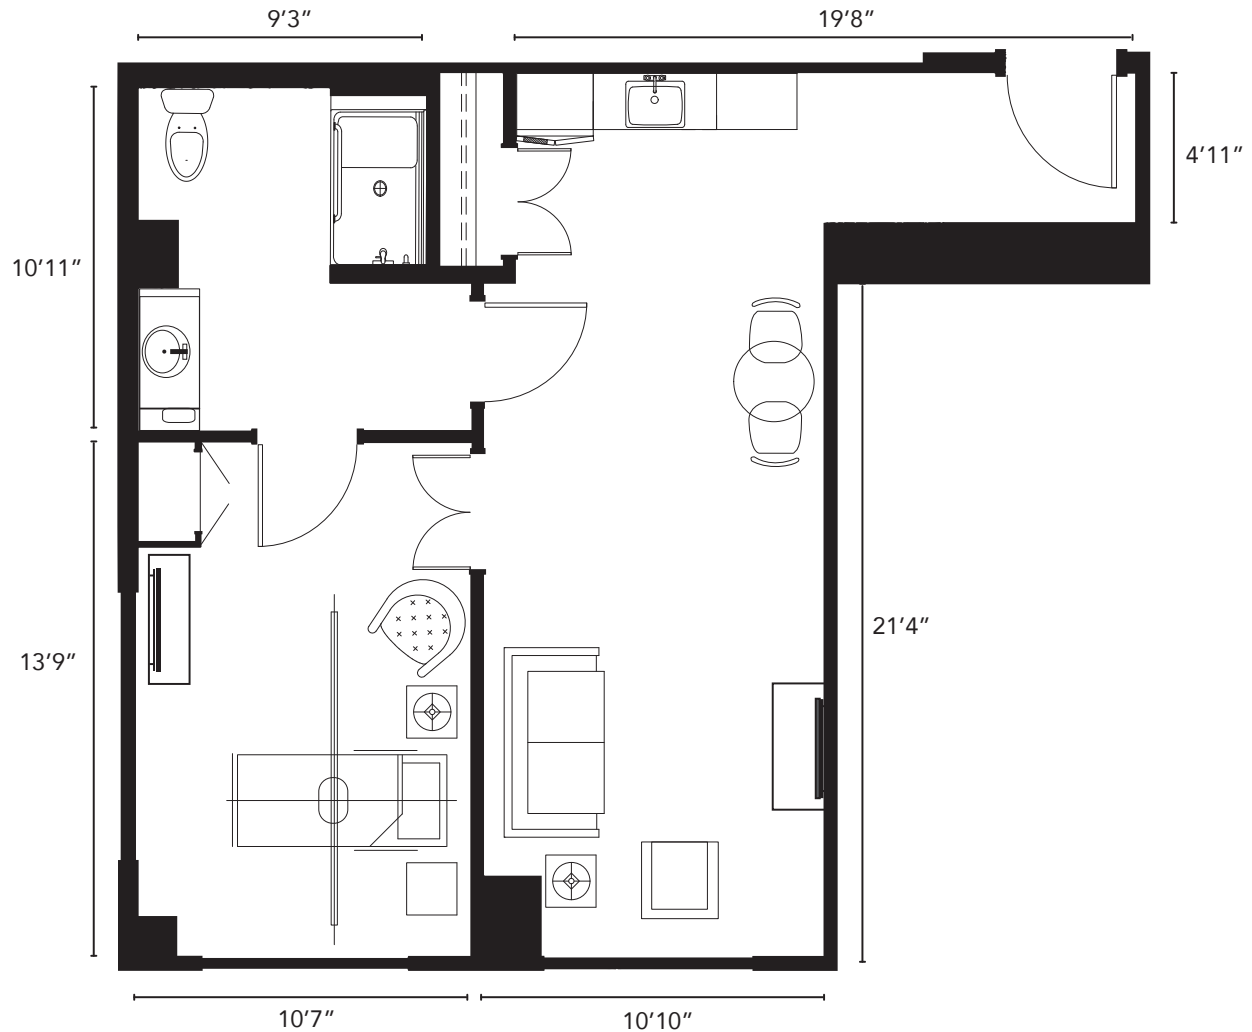

## Location in building

2<sup>nd</sup> and 3<sup>rd</sup> floor

*Final suite elements may differ.*

# Supportive Lifestyle

Assisted Living | Memory Care | Enriched Care

One bedroom

**Parkland**<sup>™</sup>  
LIFESTYLE RESIDENCES  
ON EGLINTON WEST

**Suite numbers:** 206, 306

**720 sq. ft.**

For more information about additional suites available at Parkland on Eglinton West contact our Lifestyle Consultant at 416-997-2647 or via [experienceparkland.com](http://experienceparkland.com).