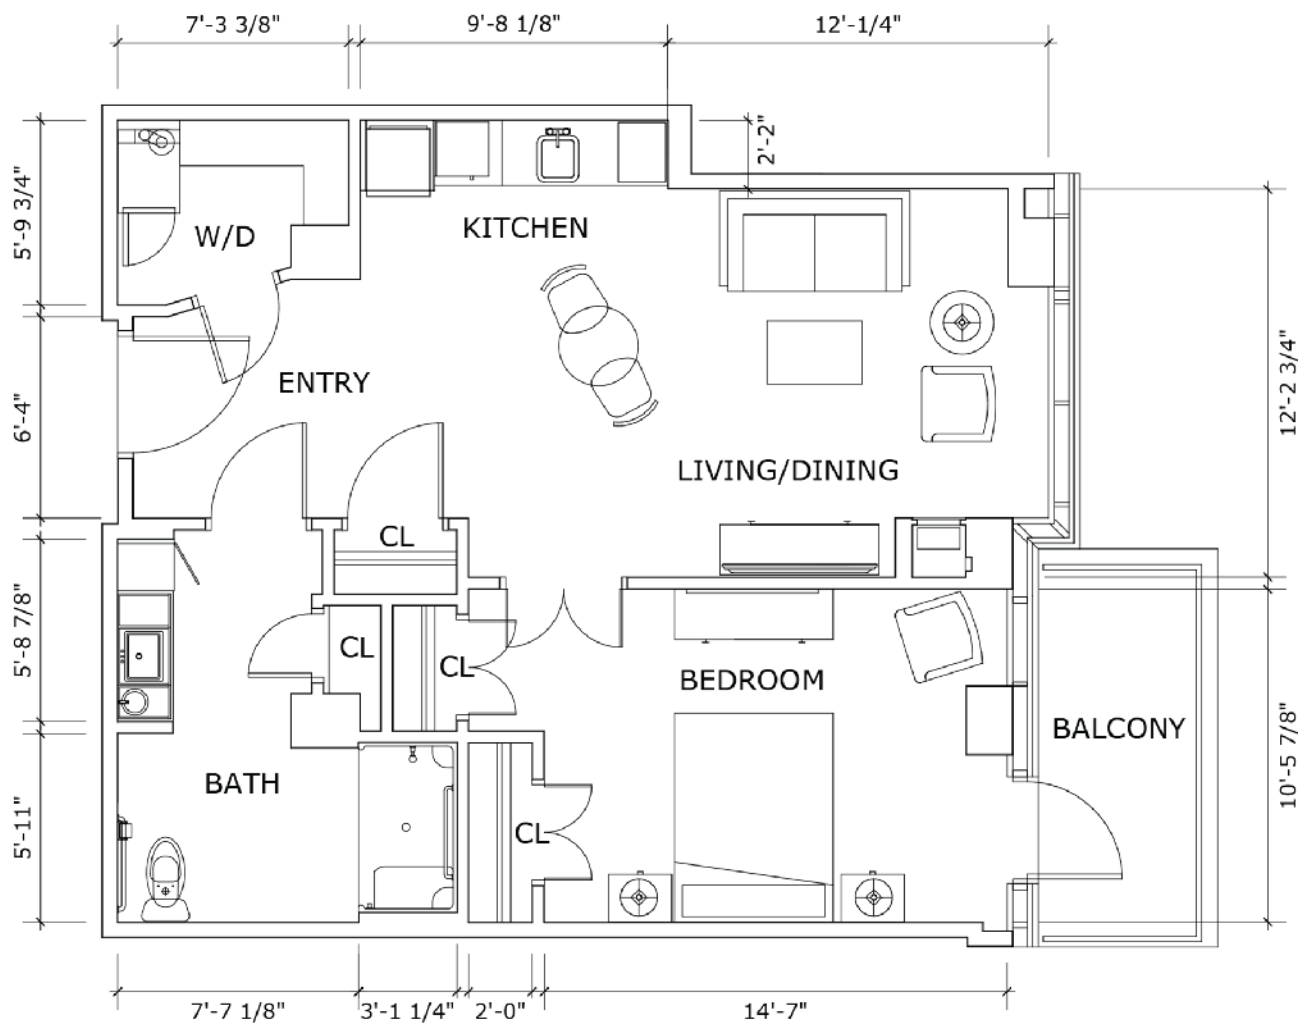

# All-Inclusive Lifestyle

One bedroom

**Parkland**<sup>™</sup>  
LIFESTYLE RESIDENCES  
ON EGLINTON WEST

**Suite numbers:** 605, 705, 806, 906 **746 sq. ft.**

## Location in building

6<sup>th</sup> and 7<sup>th</sup> floor

8<sup>th</sup> and 9<sup>th</sup> floor

*Final suite elements may differ.*

# All-Inclusive Lifestyle

One bedroom

**Parkland**<sup>™</sup>  
LIFESTYLE RESIDENCES  
ON EGLINTON WEST

**Suite numbers:** 605, 705, 806, 906 **746 sq. ft.**

For more information about additional suites available at Parkland on Eglinton West contact our Lifestyle Consultant at 416-997-2647 or via [experienceparkland.com](http://experienceparkland.com).