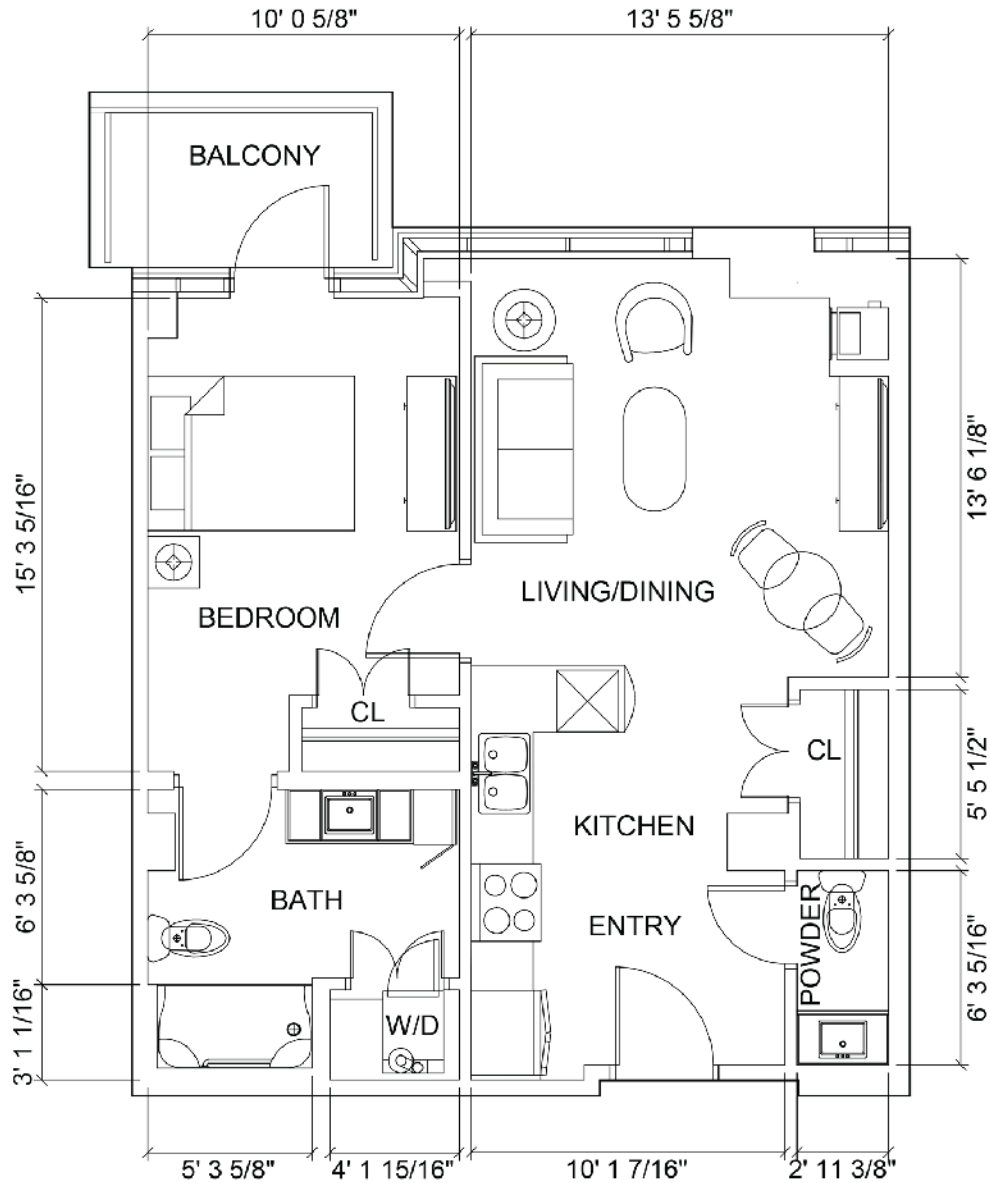

# Lifestyle Apartments

One bedroom

**Parkland**<sup>™</sup>  
LIFESTYLE RESIDENCES  
ON EGLINTON WEST

Suite numbers: 231, 331, 432, 532, 622, 722, 819, 919

**663 sq. ft.**

## Location in building

2<sup>nd</sup> and 3<sup>rd</sup> floor

4<sup>th</sup> and 5<sup>th</sup> floor

6<sup>th</sup> and 7<sup>th</sup> floor

8<sup>th</sup> and 9<sup>th</sup> floor

*Final suite elements may differ.*

# Lifestyle Apartments

One bedroom

**Parkland**<sup>™</sup>  
LIFESTYLE RESIDENCES  
ON EGLINTON WEST

**Suite numbers:** 231, 331, 432, 532, 622, 722, 819, 919

**663 sq. ft.**

For more information about additional suites available at Parkland on Eglinton West contact our Lifestyle Consultant at 416-997-2647 or via [experienceparkland.com](http://experienceparkland.com).

# Lifestyle Apartments

One bedroom + den

**Parkland**<sup>™</sup>  
LIFESTYLE RESIDENCES  
ON EGLINTON WEST

**Suite numbers:** 236, 336, 437, 537, 627, 727, 824, 924

**837 sq. ft.**