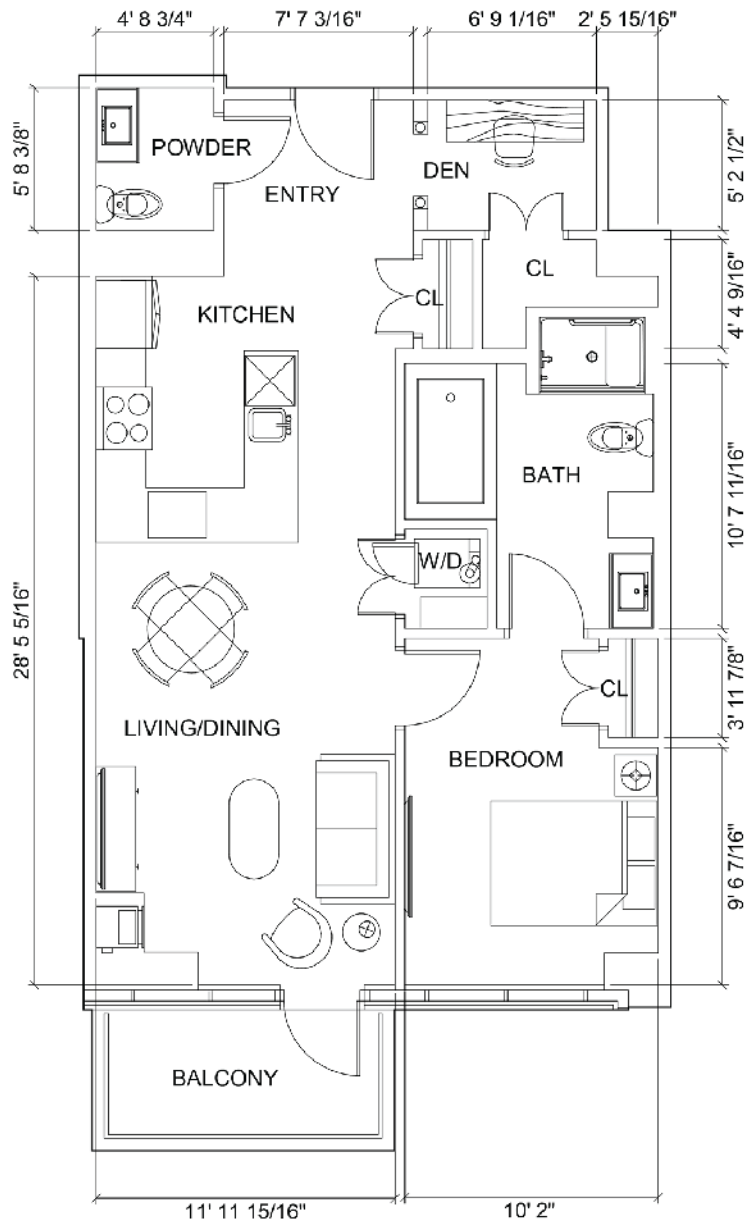

## Location in building

2<sup>nd</sup> and 3<sup>rd</sup> floor

4<sup>th</sup> and 5<sup>th</sup> floor

6<sup>th</sup> and 7<sup>th</sup> floor

8<sup>th</sup> and 9<sup>th</sup> floor

*Final suite elements may differ.*

# Lifestyle Apartments

One bedroom + den

**Parkland**<sup>™</sup>  
LIFESTYLE RESIDENCES  
ON EGLINTON WEST

**Suite numbers:** 236, 336, 437, 537, 627, 727, 824, 924

**837 sq. ft.**

# Lifestyle Apartments

One bedroom + den

**Parkland**<sup>™</sup>  
LIFESTYLE RESIDENCES  
ON EGLINTON WEST

**Suite numbers:** 236, 336, 437, 537, 627, 727, 824, 924

**837 sq. ft.**

For more information about additional suites available at Parkland on Eglinton West contact our Lifestyle Consultant at 416-997-2647 or via [experienceparkland.com](http://experienceparkland.com).