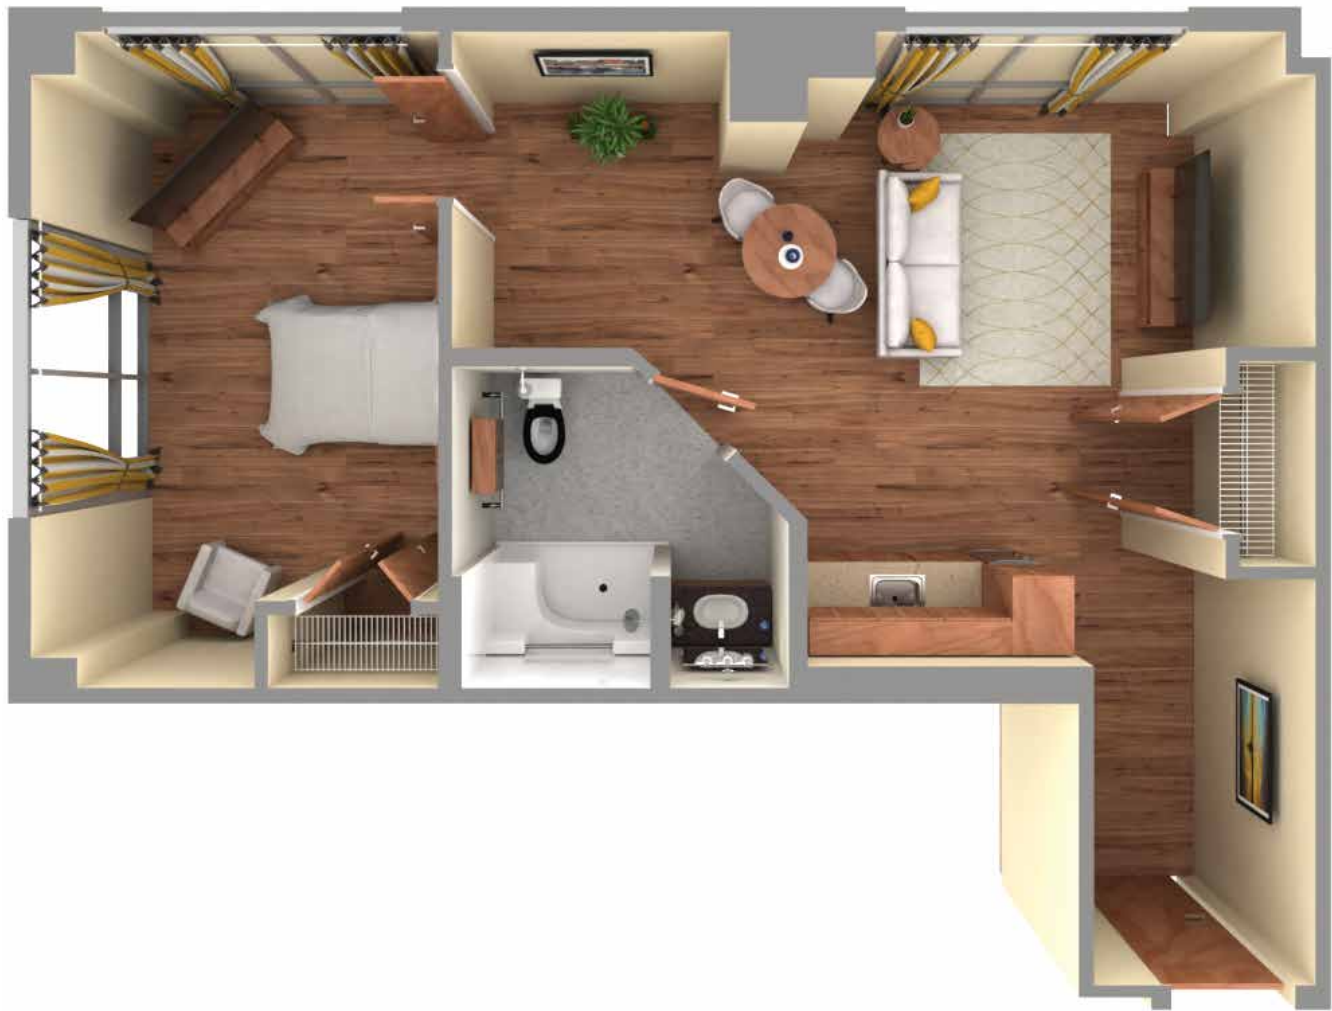

# Supportive Lifestyle

Assisted Living | Memory Care | Enriched Care

One bedroom

**Parkland**<sup>™</sup>  
LIFESTYLE RESIDENCES  
ON EGLINTON WEST

**Suite numbers:** 212, 312

**799 sq. ft.**