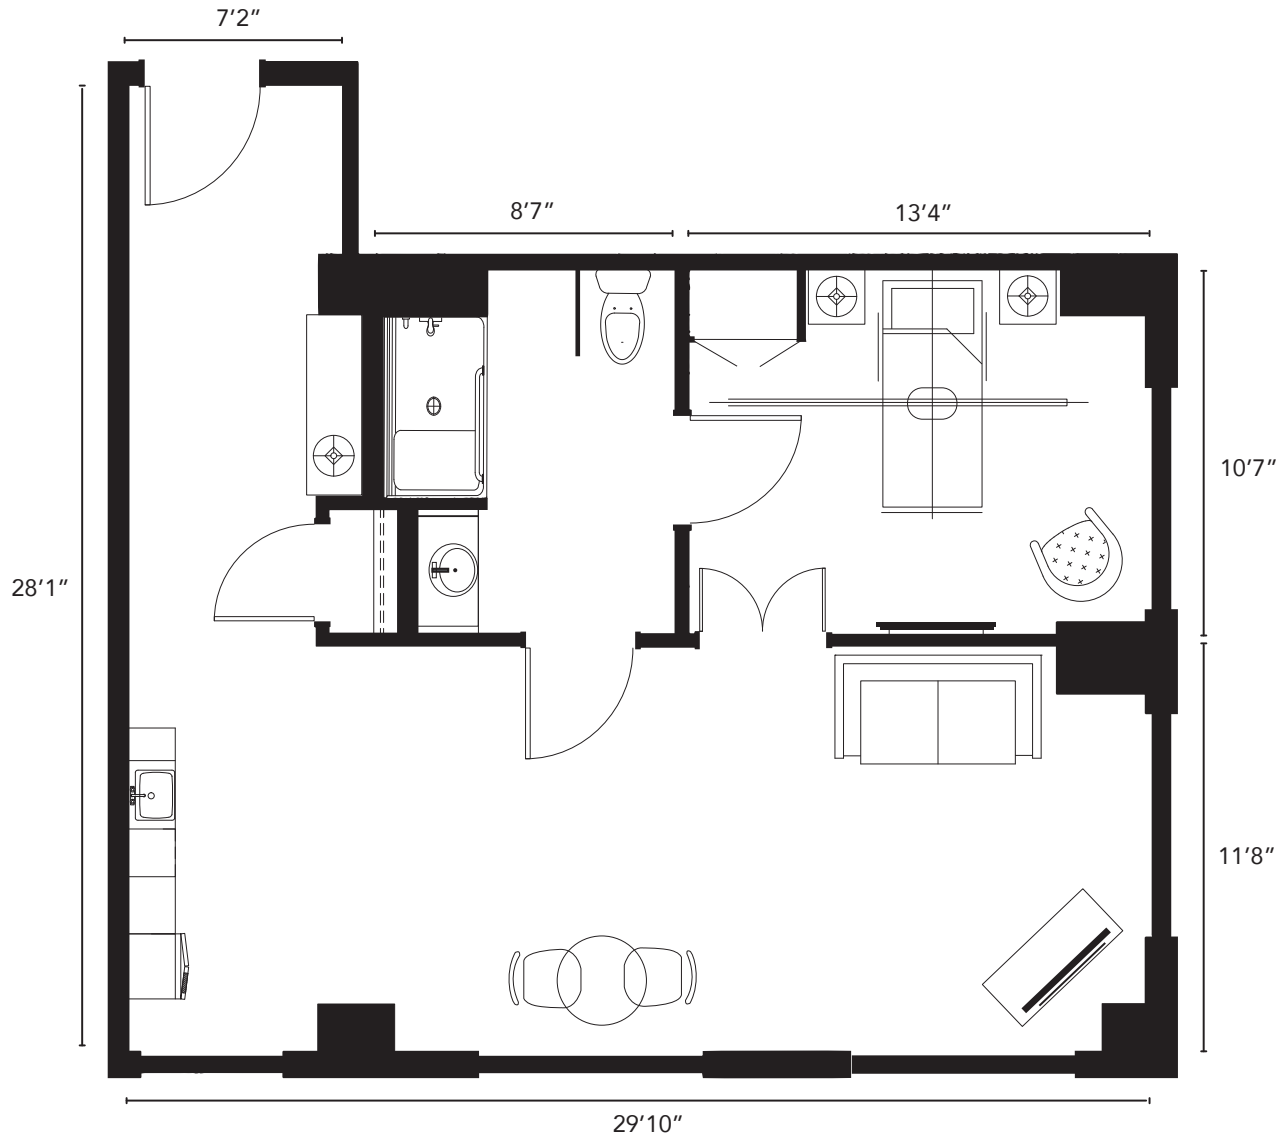

# Supportive Lifestyle

Assisted Living | Memory Care | Enriched Care

One bedroom

**Parkland**<sup>™</sup>  
LIFESTYLE RESIDENCES  
ON EGLINTON WEST

**Suite numbers:** 204, 304

**777 sq. ft.**

For more information about additional suites available at Parkland on Eglinton West contact our Lifestyle Consultant at 416-997-2647 or via [experienceparkland.com](http://experienceparkland.com).