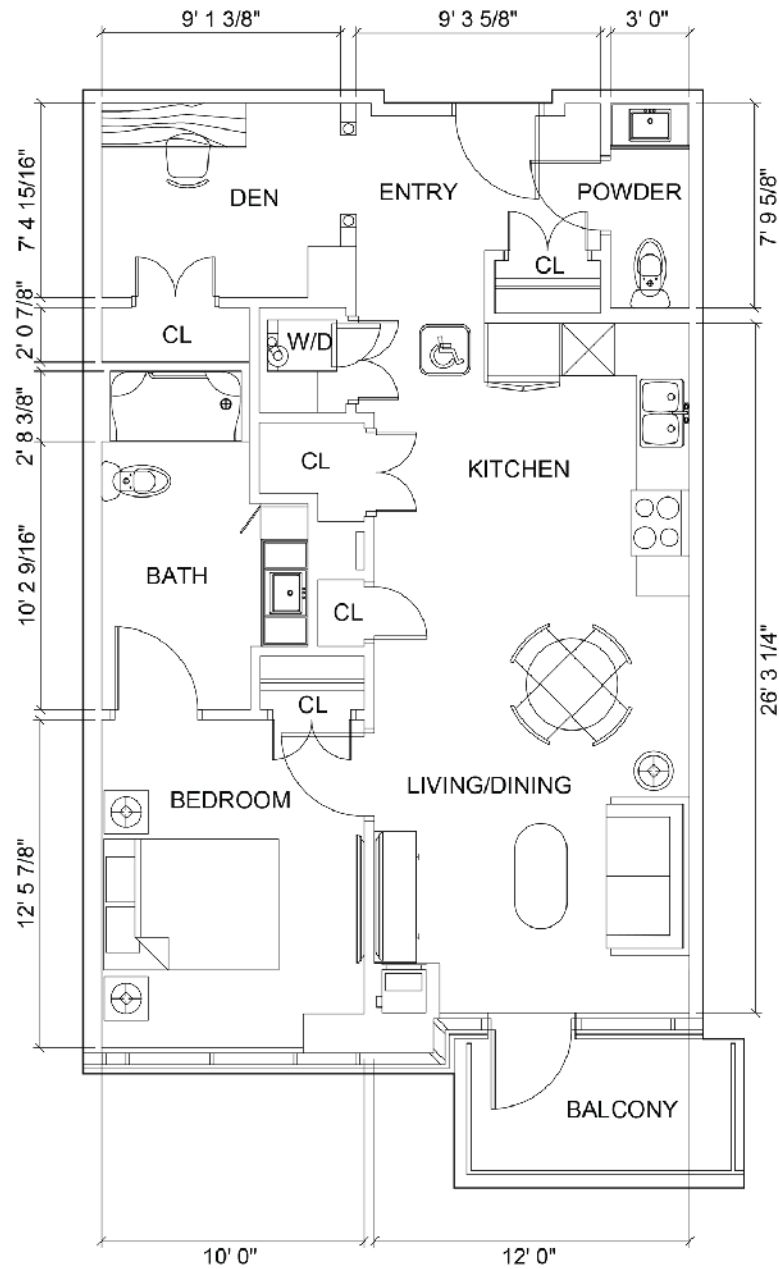

# Lifestyle Apartments

One bedroom + den (*barrier free*)

**Parkland**<sup>™</sup>  
LIFESTYLE RESIDENCES  
ON EGLINTON WEST

**Suite numbers:** 238, 338, 439, 539, 629, 729, 826, 926

**845 sq. ft.**

## Location in building

2<sup>nd</sup> and 3<sup>rd</sup> floor

4<sup>th</sup> and 5<sup>th</sup> floor

6<sup>th</sup> and 7<sup>th</sup> floor

8<sup>th</sup> and 9<sup>th</sup> floor

*Final suite elements may differ.*

# Lifestyle Apartments

One bedroom + den (*barrier free*)

**Parkland**<sup>™</sup>  
LIFESTYLE RESIDENCES  
ON EGLINTON WEST

**Suite numbers:** 238, 338, 439, 539, 629, 729, 826, 926

**845 sq. ft.**

For more information about additional suites available at Parkland on Eglinton West contact our Lifestyle Consultant at 416-997-2647 or via [experienceparkland.com](http://experienceparkland.com).