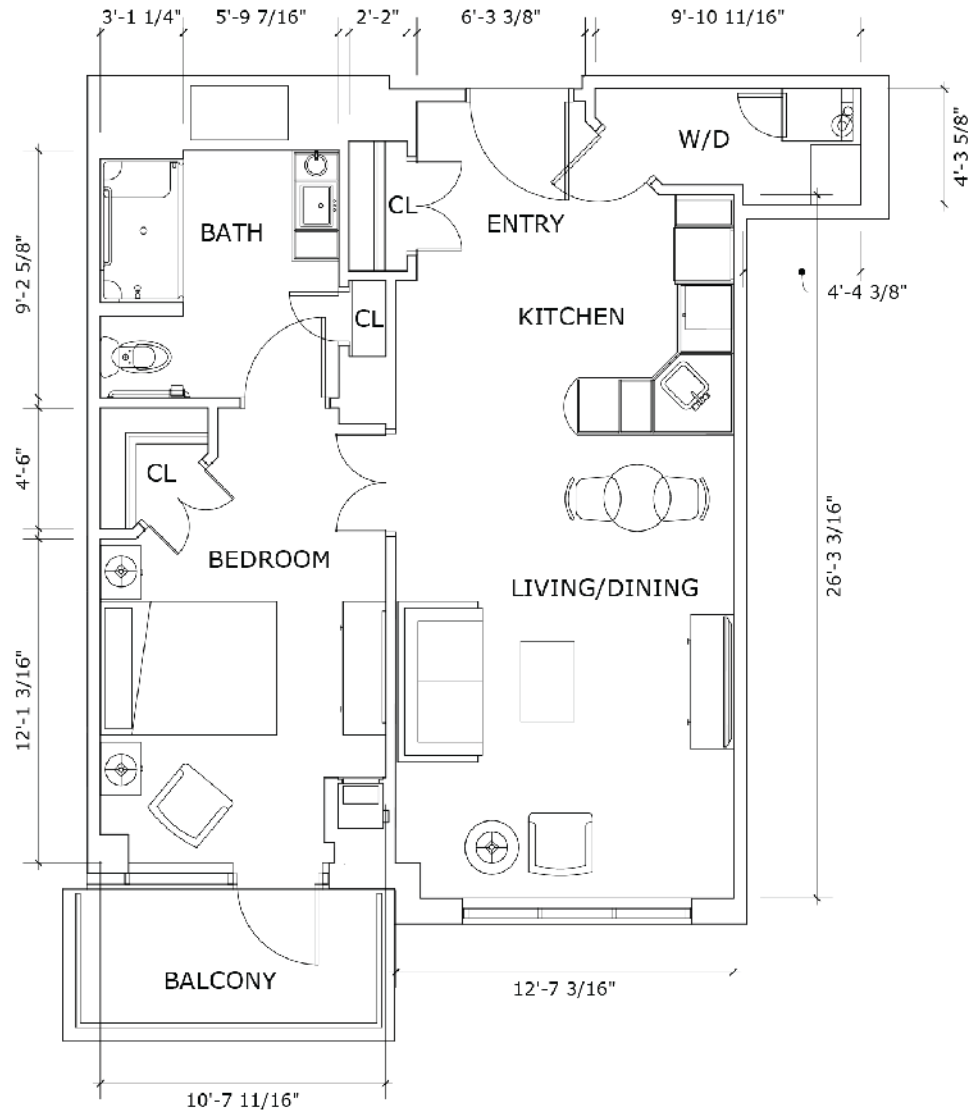

# All-Inclusive Lifestyle

One bedroom

**Parkland**<sup>™</sup>  
LIFESTYLE RESIDENCES  
ON EGLINTON WEST

**Suite numbers:** 601, 701 **771 sq. ft.**

## Location in building

6<sup>th</sup> and 7<sup>th</sup> floor

8<sup>th</sup> and 9<sup>th</sup> floor

# All-Inclusive Lifestyle

One bedroom

**Parkland**<sup>™</sup>  
LIFESTYLE RESIDENCES  
ON EGLINTON WEST

**Suite numbers:** 601, 701

**771 sq. ft.**

For more information about additional suites available at Parkland on Eglinton West contact our Lifestyle Consultant at 416-997-2647 or via [experienceparkland.com](http://experienceparkland.com).