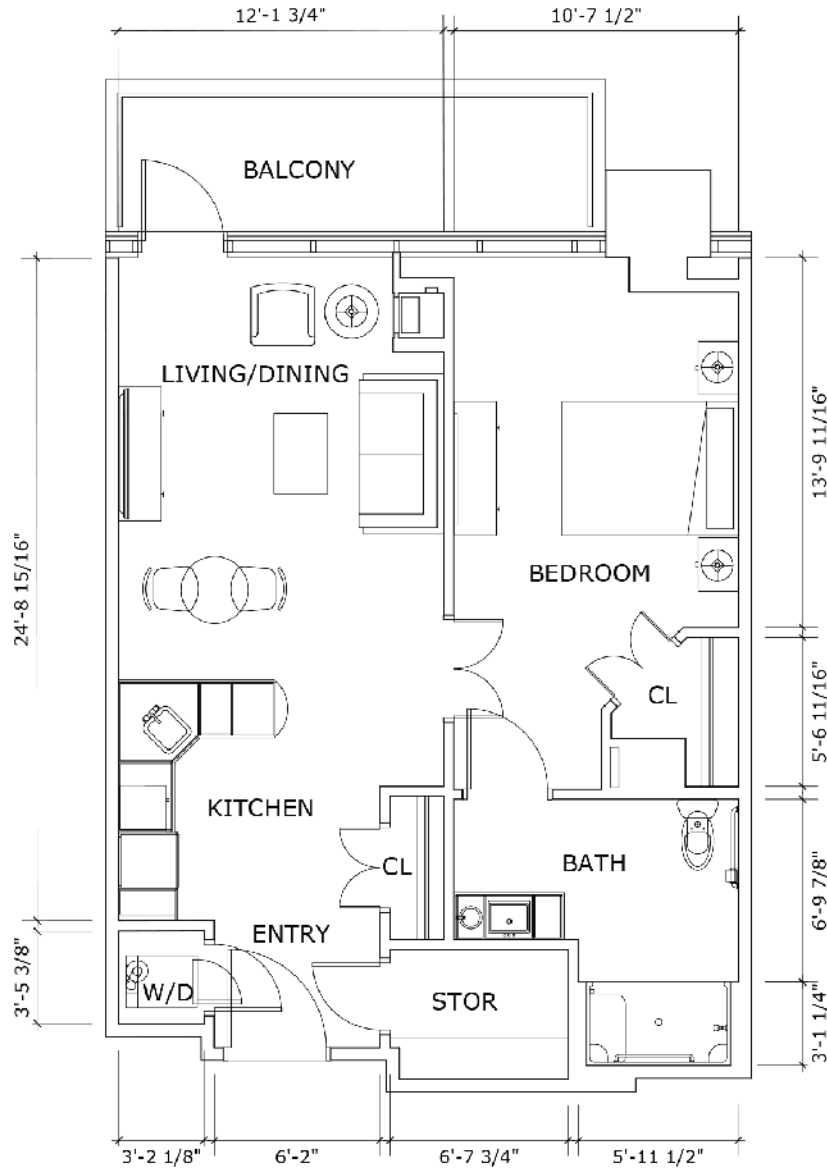

# All-Inclusive Lifestyle

One bedroom

**Parkland**<sup>™</sup>  
LIFESTYLE RESIDENCES  
ON EGLINTON WEST

<b>Suite numbers:</b> 611, 711, 812, 912	<b>743 sq. ft.</b>
--	--------------------

## Location in building

6<sup>th</sup> and 7<sup>th</sup> floor

8<sup>th</sup> and 9<sup>th</sup> floor

# All-Inclusive Lifestyle

One bedroom

**Parkland**<sup>™</sup>  
LIFESTYLE RESIDENCES  
ON EGLINTON WEST

**Suite numbers:** 611, 711, 812, 912

**743 sq. ft.**

For more information about additional suites available at Parkland on Eglinton West contact our Lifestyle Consultant at 416-997-2647 or via [experienceparkland.com](http://experienceparkland.com).