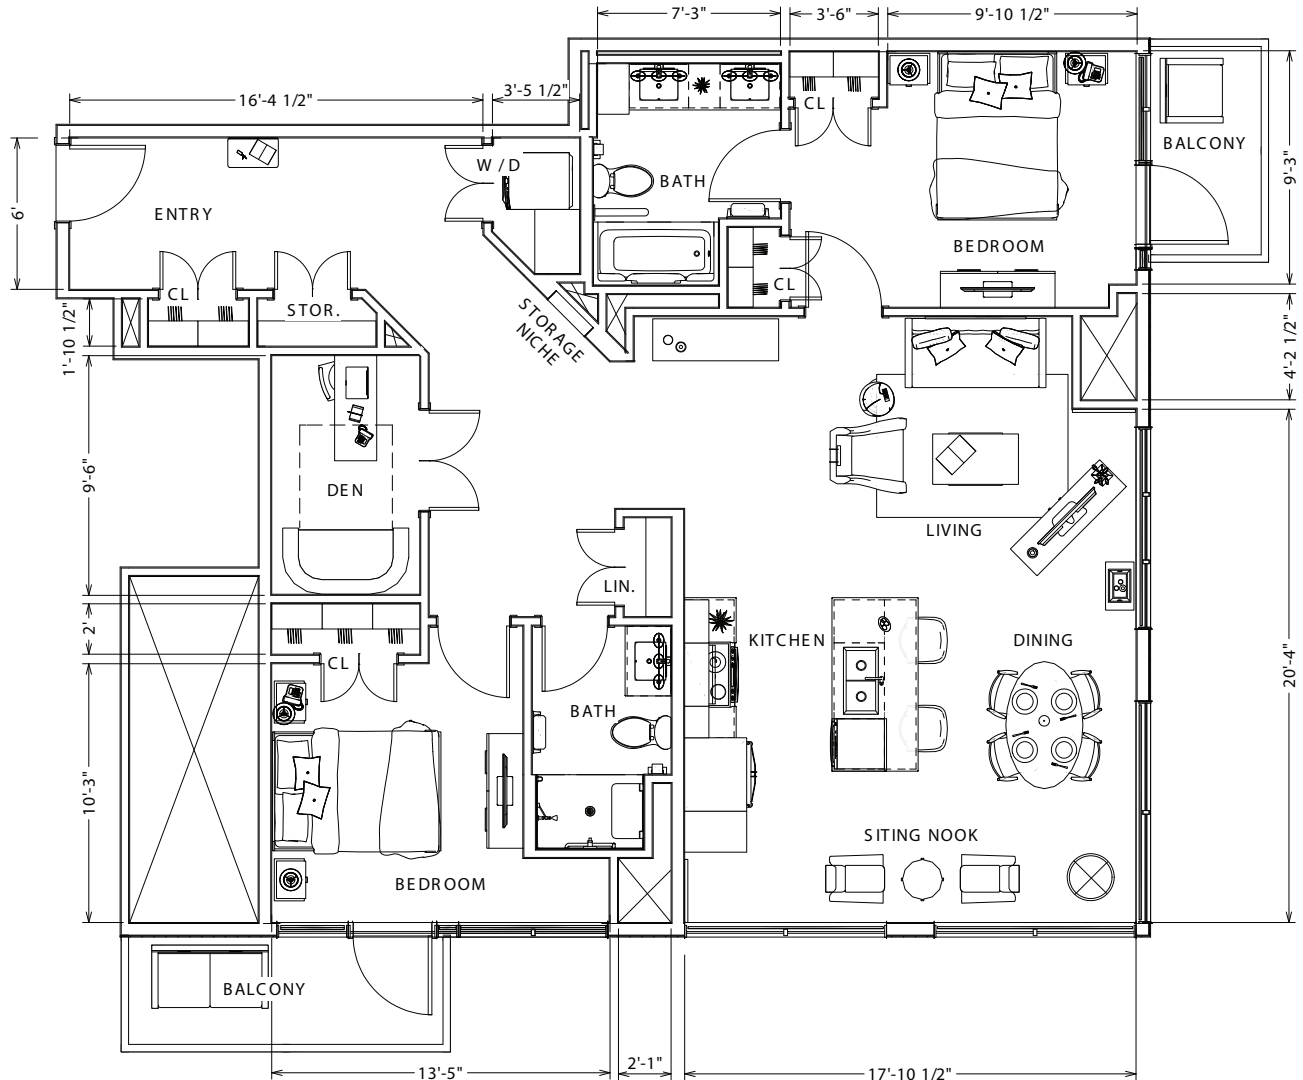

Lifestyle Apartments

Oak

Two bedroom

Parkland[™]
LIFESTYLE RESIDENCES

AJAX

Suite numbers: 601, 701, 801, 901, 1001, 1101, 1201

1,292 sq. ft.

Location in building

5th – 12th floor

Final suite elements may differ.

Lifestyle Apartments

Parkland
LIFESTYLE RESIDENCES

AJAX

Oak

Two bedroom

Suite numbers: 601, 701, 801, 901, 1001, 1101, 1201

Two bedroom + den

Parkland[™]
LIFESTYLE RESIDENCES

AJAX

Suite numbers: 510, 610, 710, 810, 910, 1010, 1110, 1210

1,340 sq. ft.

Location in building

5th – 12th floor

Final suite elements may differ.

Lifestyle Apartments

Freemannii Maple

Two bedroom + den

Parkland
LIFESTYLE RESIDENCES

AJAX

LIVING AREA
1340 SQ FT

Suite numbers: 510, 610, 710, 810, 910, 1010, 1110, 1210

1,340 sq. ft.