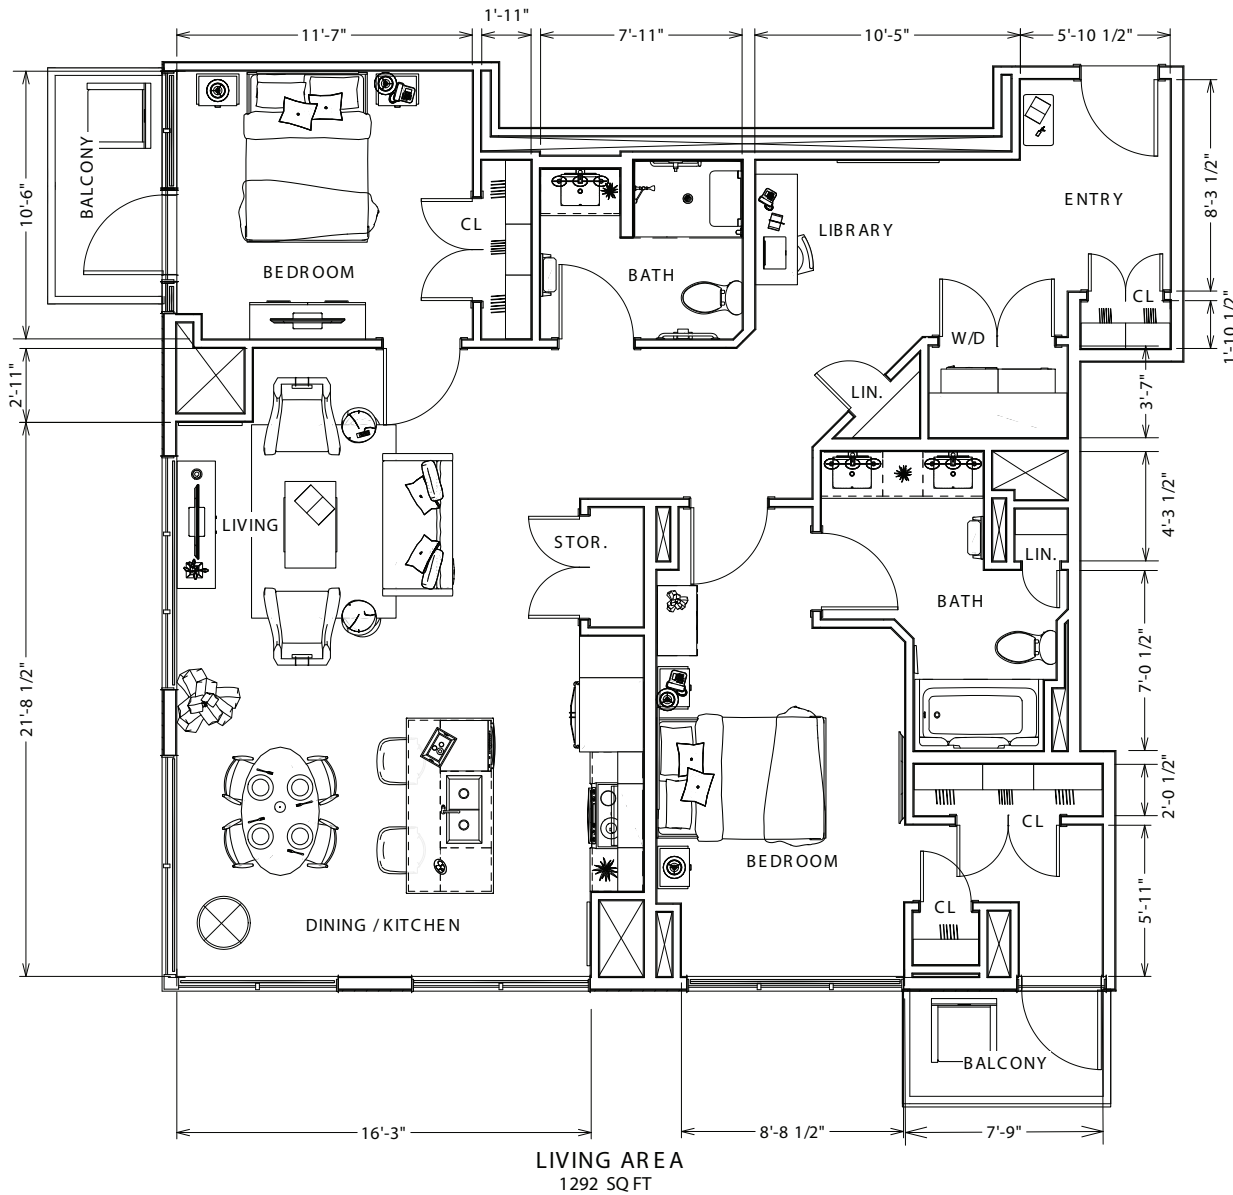

Lifestyle Apartments

Oak

Two bedroom

Parkland[™]
LIFESTYLE RESIDENCES

AJAX

Suite numbers: 601, 701, 801, 901, 1001, 1101, 1201

1,292 sq. ft.

Location in building

5th – 12th floor

Final suite elements may differ.

Lifestyle Apartments

Parkland
LIFESTYLE RESIDENCES

AJAX

Oak

Two bedroom

Suite numbers: 601, 701, 801, 901, 1001, 1101, 1201

1,292 sq. ft.

For more information about additional suites available at Parkland Ajax contact our Lifestyle Consultant at 905-424-9369 or via experienceparkland.com.

Lifestyle Apartments

Freemannii Maple

Two bedroom + den

Parkland[™]
LIFESTYLE RESIDENCES

AJAX

Suite numbers: 510, 610, 710, 810, 910, 1010, 1110, 1210

1,340 sq. ft.

Location in building

5th – 12th floor

Final suite elements may differ.