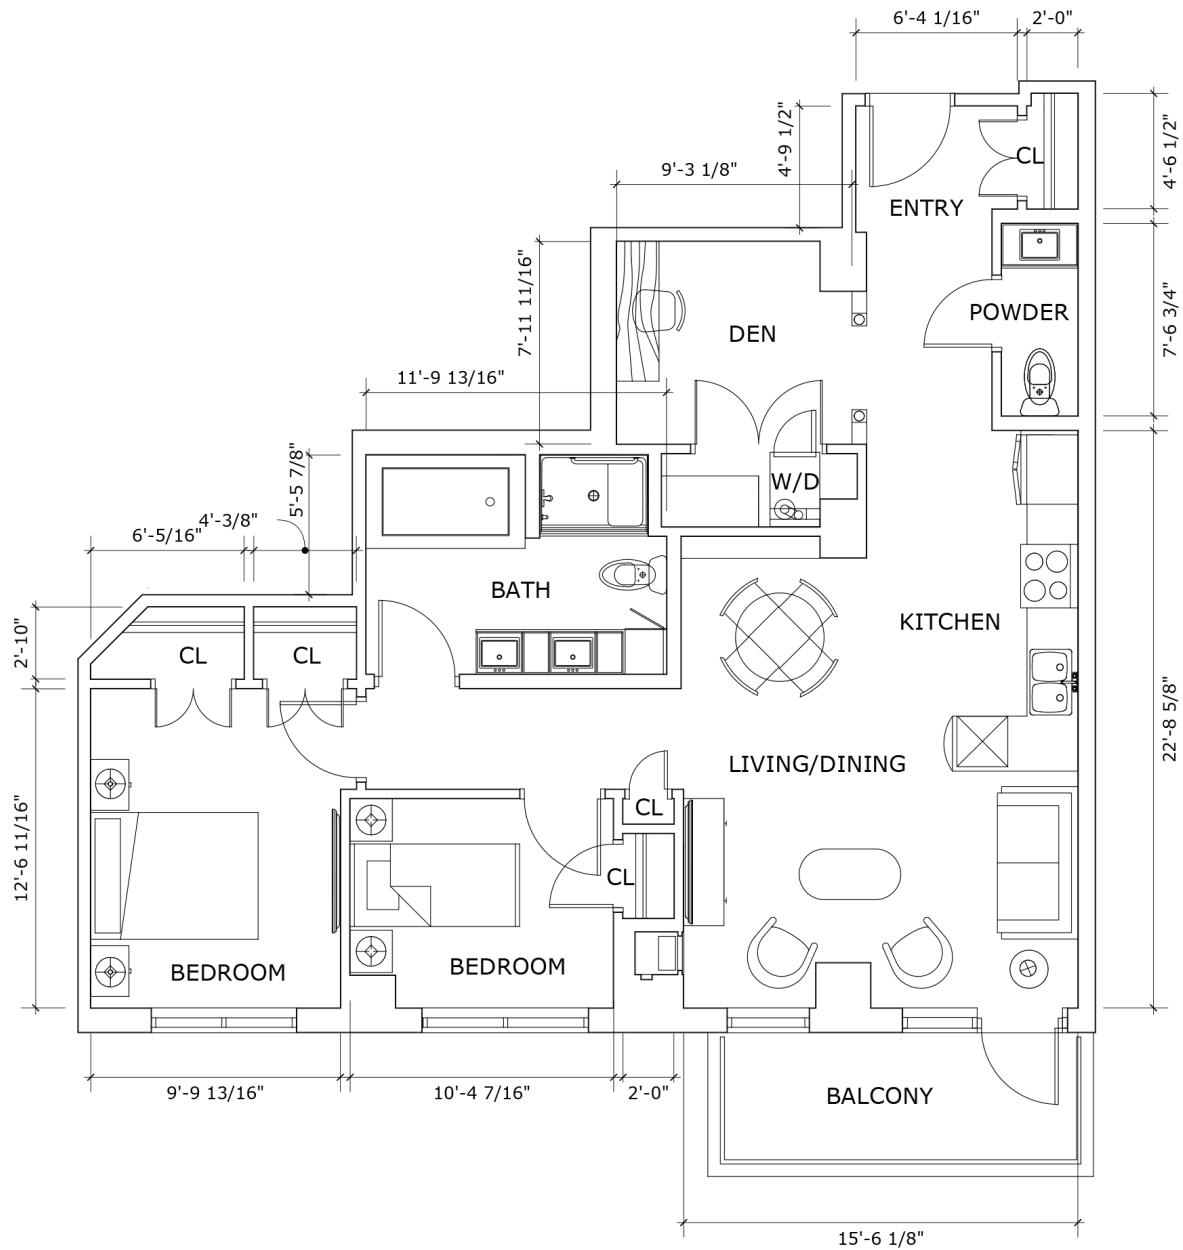

Lifestyle Apartments

Two bedroom + den

Parkland™
LIFESTYLE RESIDENCES
ON EGLINTON WEST

Suite numbers: 630 (this apartment does not have a balcony), 730

1,057 sq. ft.

For more information about additional suites available at Parkland on Eglinton West contact our Lifestyle Consultant at 416-997-2647 or visit experienceparkland.com/oneglintonwest.