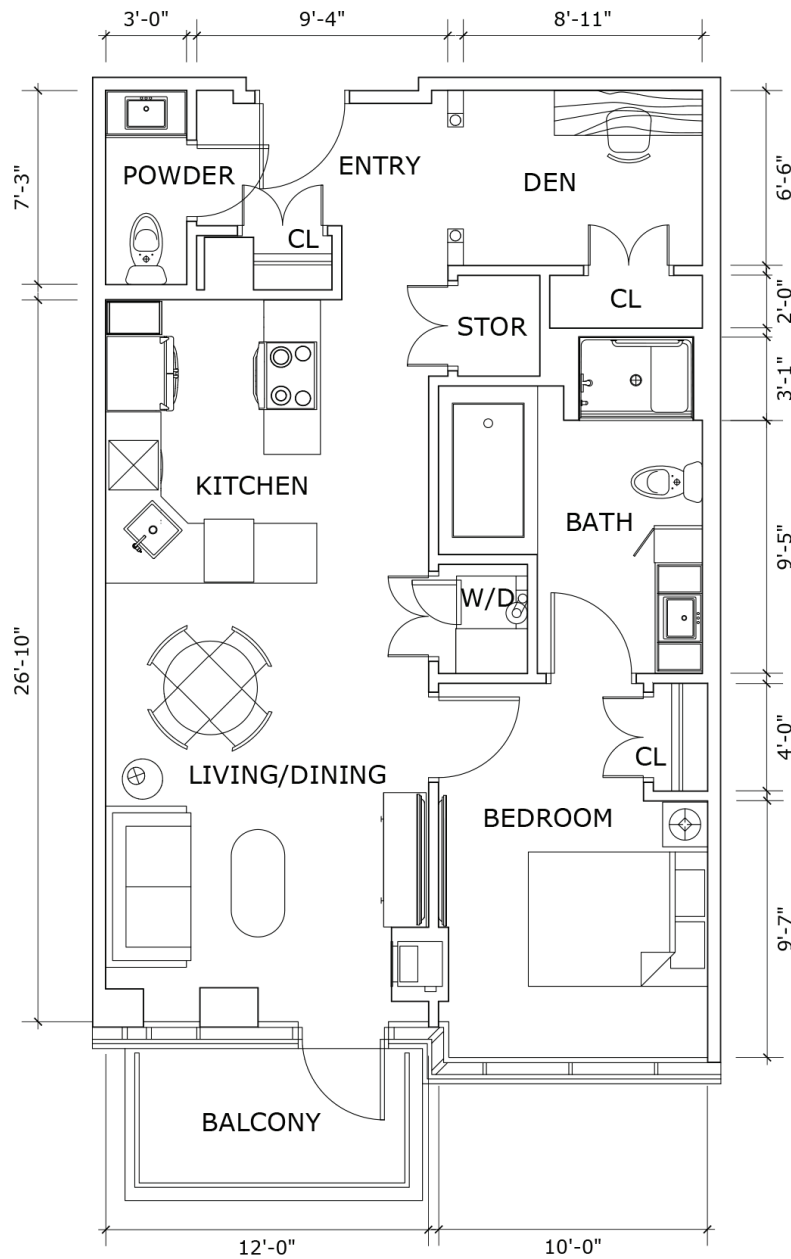

## Location in building

6<sup>th</sup> and 7<sup>th</sup> floor

8<sup>th</sup> and 9<sup>th</sup> floor

*Final suite elements may differ.*

# Lifestyle Apartments

One bedroom + den

**Parkland**<sup>™</sup>  
LIFESTYLE RESIDENCES  
ON EGLINTON WEST

**Suite numbers:** 237, 337, 438, 538, 628, 728, 825, 925

**836 sq. ft.**

## Location in building

2<sup>nd</sup> and 3<sup>rd</sup> floor

4<sup>th</sup> and 5<sup>th</sup> floor

6<sup>th</sup> and 7<sup>th</sup> floor

8<sup>th</sup> and 9<sup>th</sup> floor

*Final suite elements may differ.*

# Lifestyle Apartments

One bedroom + den

**Parkland**<sup>™</sup>  
LIFESTYLE RESIDENCES  
ON EGLINTON WEST

**Suite numbers:** 237, 337, 438, 538, 628, 728, 825, 925

**836 sq. ft.**

For more information about additional suites available at Parkland on Eglinton West contact our Lifestyle Consultant at 416-997-2647 or visit [experienceparkland.com/oneglintonwest](http://experienceparkland.com/oneglintonwest).