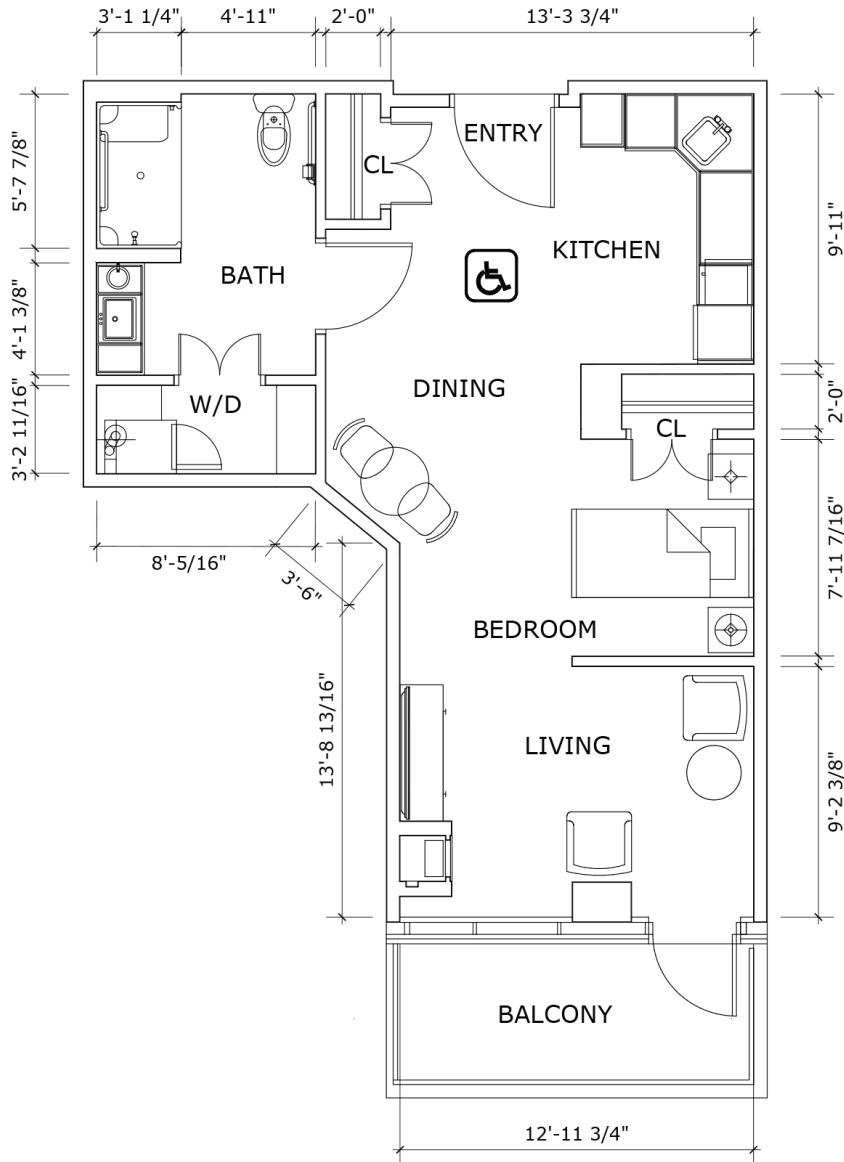

# All-Inclusive Lifestyle

Studio

**Parkland**<sup>™</sup>  
LIFESTYLE RESIDENCES  
ON EGLINTON WEST

**Suite numbers:** 603, 703, 804, 904 **591 sq. ft.**

## Location in building

6<sup>th</sup> and 7<sup>th</sup> floor

8<sup>th</sup> and 9<sup>th</sup> floor

# All-Inclusive Lifestyle

Studio

**Parkland**<sup>™</sup>  
LIFESTYLE RESIDENCES  
ON EGLINTON WEST

**Suite numbers:** 603, 703, 804, 904

**591 sq. ft.**

For more information about additional suites available at Parkland on Eglinton West contact our Lifestyle Consultant at 416-997-2647 or visit [experienceparkland.com/oneglintonwest](http://experienceparkland.com/oneglintonwest).

# All-Inclusive Lifestyle

One bedroom

**Parkland**<sup>™</sup>  
LIFESTYLE RESIDENCES  
ON EGLINTON WEST

**Suite numbers:** 609, 709, 810, 910 **739 sq. ft.**