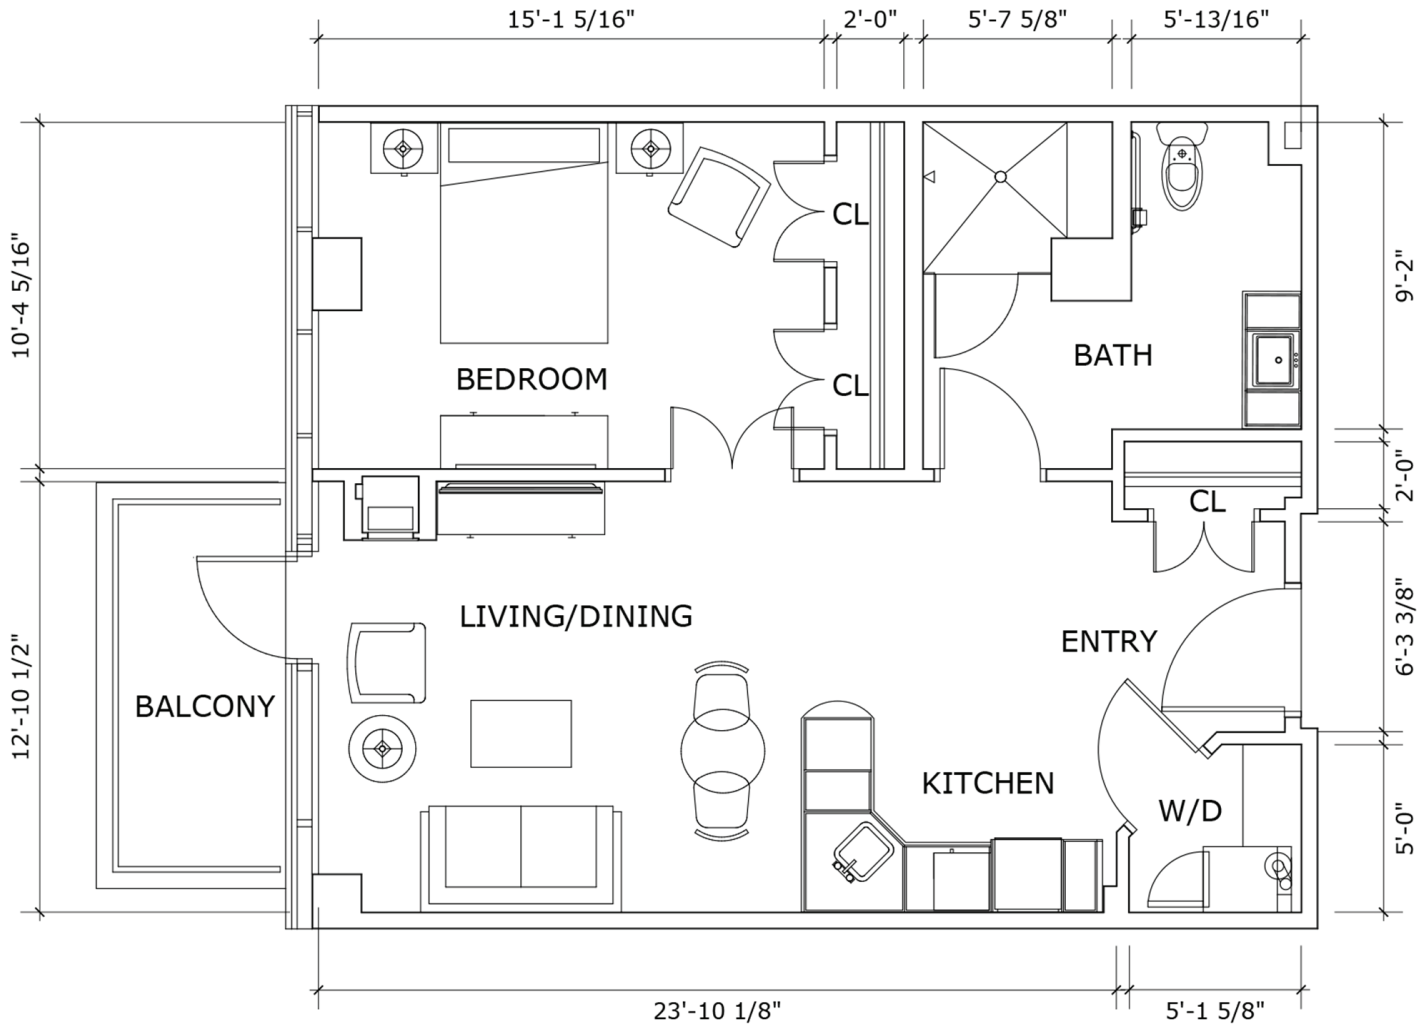

# All-Inclusive Lifestyle

One bedroom

**Parkland**<sup>™</sup>  
LIFESTYLE RESIDENCES  
ON EGLINTON WEST

**Suite numbers:** 609, 709, 810, 910 **739 sq. ft.**

## Location in building

6<sup>th</sup> and 7<sup>th</sup> floor

8<sup>th</sup> and 9<sup>th</sup> floor

*Final suite elements may differ.*

# All-Inclusive Lifestyle

One bedroom

**Parkland**<sup>™</sup>  
LIFESTYLE RESIDENCES  
ON EGLINTON WEST

**Suite numbers:** 609, 709, 810, 910

**739 sq. ft.**

For more information about additional suites available at Parkland on Eglinton West contact our Lifestyle Consultant at 416-997-2647 or visit [experienceparkland.com/oneglintonwest](http://experienceparkland.com/oneglintonwest).

# Lifestyle Apartments

One bedroom

**Parkland**<sup>™</sup>  
LIFESTYLE RESIDENCES  
ON EGLINTON WEST

**Suite numbers:** 231, 331, 432, 532, 622, 722, 819, 919

**663 sq. ft.**