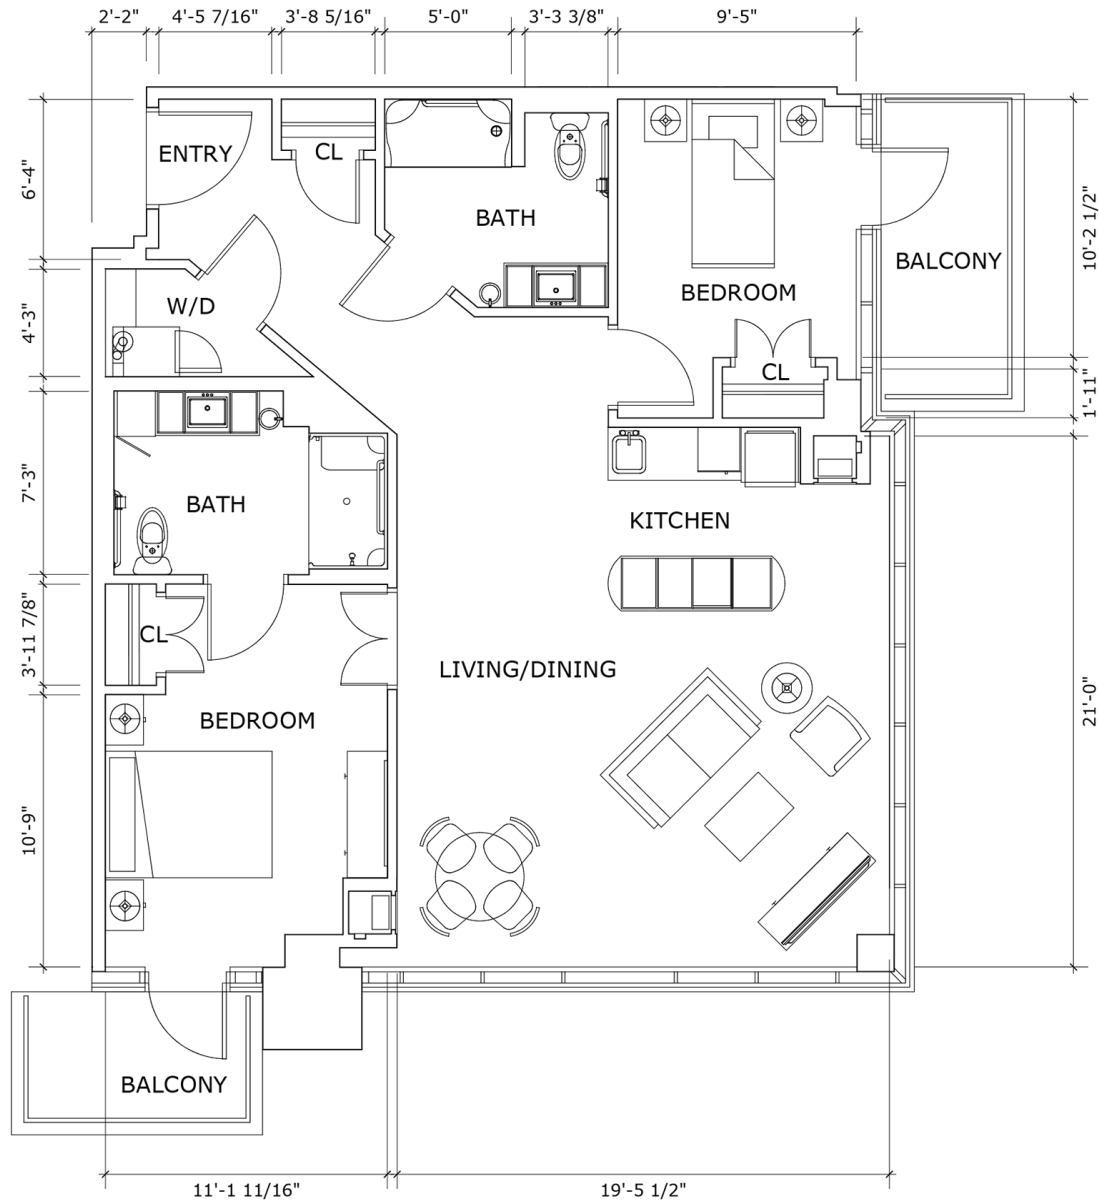

## Location in building

6<sup>th</sup> and 7<sup>th</sup> floor

8<sup>th</sup> and 9<sup>th</sup> floor

# All-Inclusive Lifestyle

Two bedroom

**Parkland**<sup>™</sup>  
LIFESTYLE RESIDENCES  
ON EGLINTON WEST

**Suite numbers:** 606, 706, 807, 907

**1,125 sq. ft.**

For more information about additional suites available at Parkland on Eglinton West contact our Lifestyle Consultant at 416-997-2647 or visit [experienceparkland.com/oneglintonwest](http://experienceparkland.com/oneglintonwest).