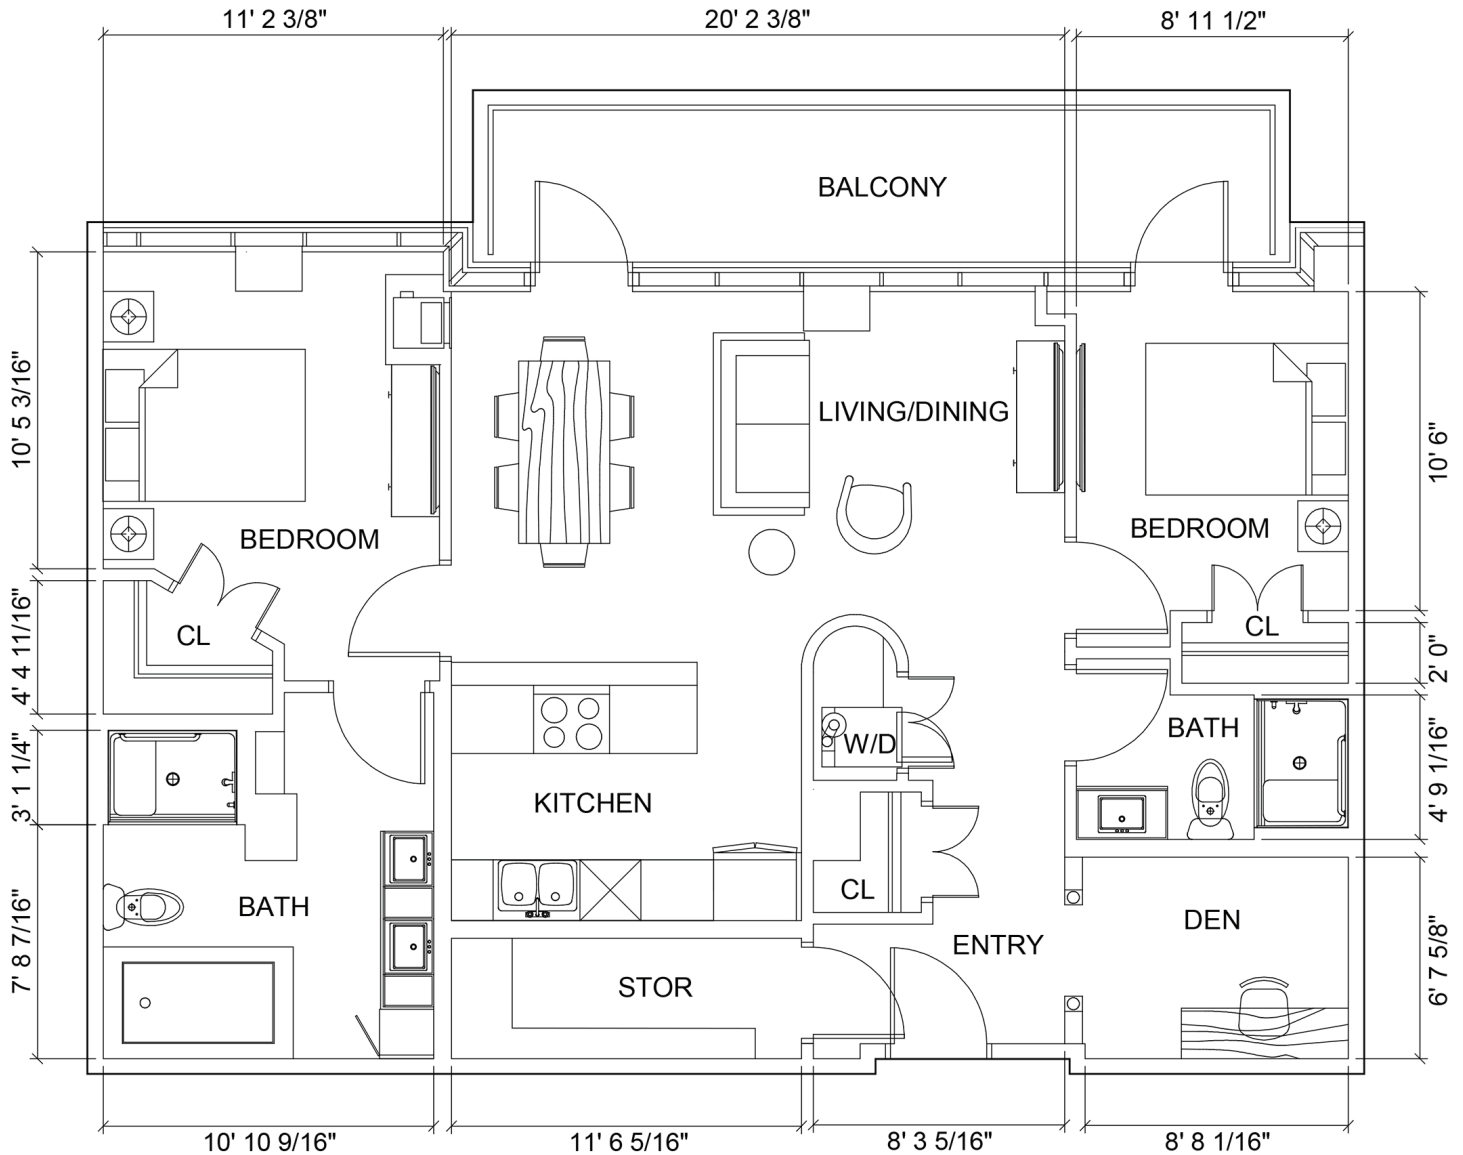

## Location in building

2<sup>nd</sup> and 3<sup>rd</sup> floor

4<sup>th</sup> and 5<sup>th</sup> floor

6<sup>th</sup> and 7<sup>th</sup> floor

8<sup>th</sup> and 9<sup>th</sup> floor

*Final suite elements may differ.*

# Lifestyle Apartments

Two bedroom + den

**Parkland**<sup>™</sup>  
LIFESTYLE RESIDENCES  
ON EGLINTON WEST

**Suite numbers:** 229, 329, 430, 530, 620, 720, 817, 917

**1,125 sq. ft.**

For more information about additional suites available at Parkland on Eglinton West contact our Lifestyle Consultant at 416-997-2647 or visit [experienceparkland.com/oneglintonwest](http://experienceparkland.com/oneglintonwest).