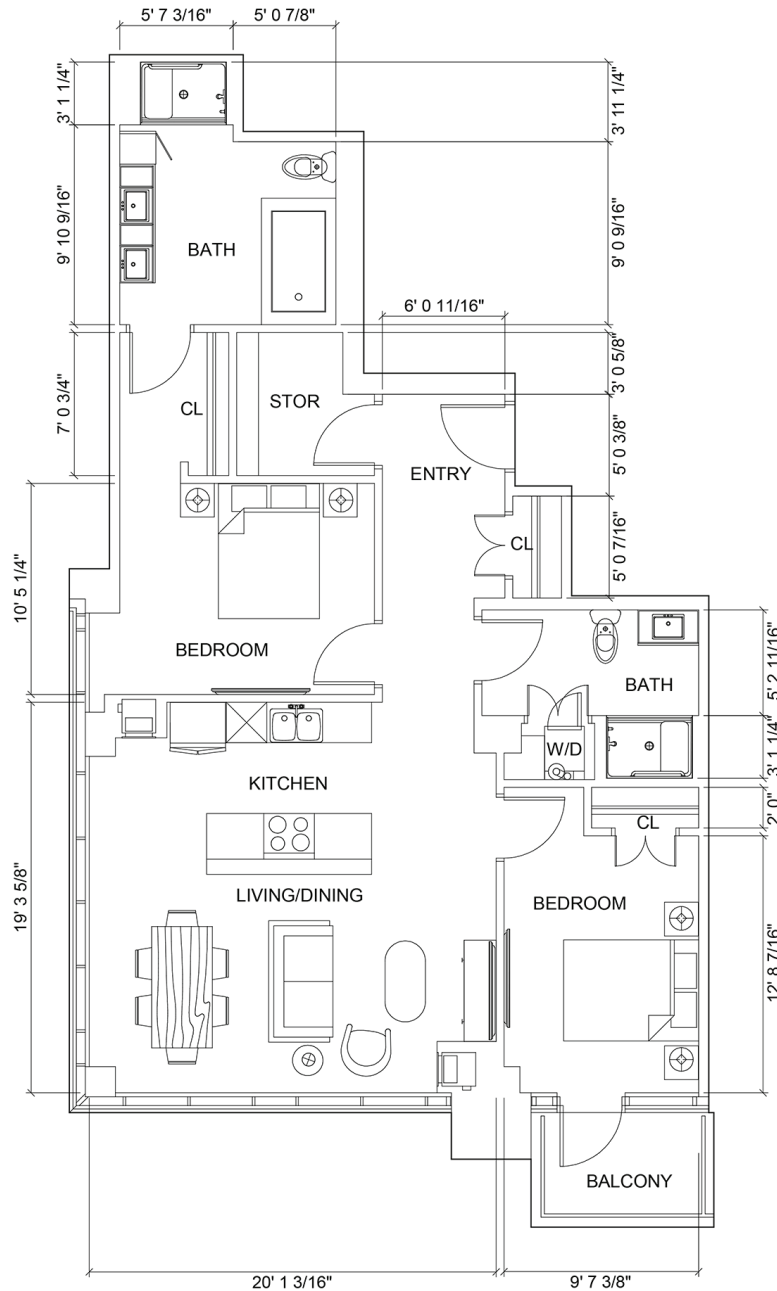

## Location in building

6<sup>th</sup> and 7<sup>th</sup> floor

8<sup>th</sup> and 9<sup>th</sup> floor

*Final suite elements may differ.*

## Location in building

2<sup>nd</sup> and 3<sup>rd</sup> floor

4<sup>th</sup> and 5<sup>th</sup> floor

6<sup>th</sup> and 7<sup>th</sup> floor

8<sup>th</sup> and 9<sup>th</sup> floor

*Final suite elements may differ.*

# Lifestyle Apartments

Two bedroom

**Parkland**<sup>™</sup>  
LIFESTYLE RESIDENCES  
ON EGLINTON WEST

**Suite numbers:** 235, 335, 436, 536, 626, 726, 823, 923

**1,182 sq. ft.**

For more information about additional suites available at Parkland on Eglinton West contact our Lifestyle Consultant at 416-997-2647 or visit [experienceparkland.com/oneglintonwest](http://experienceparkland.com/oneglintonwest).