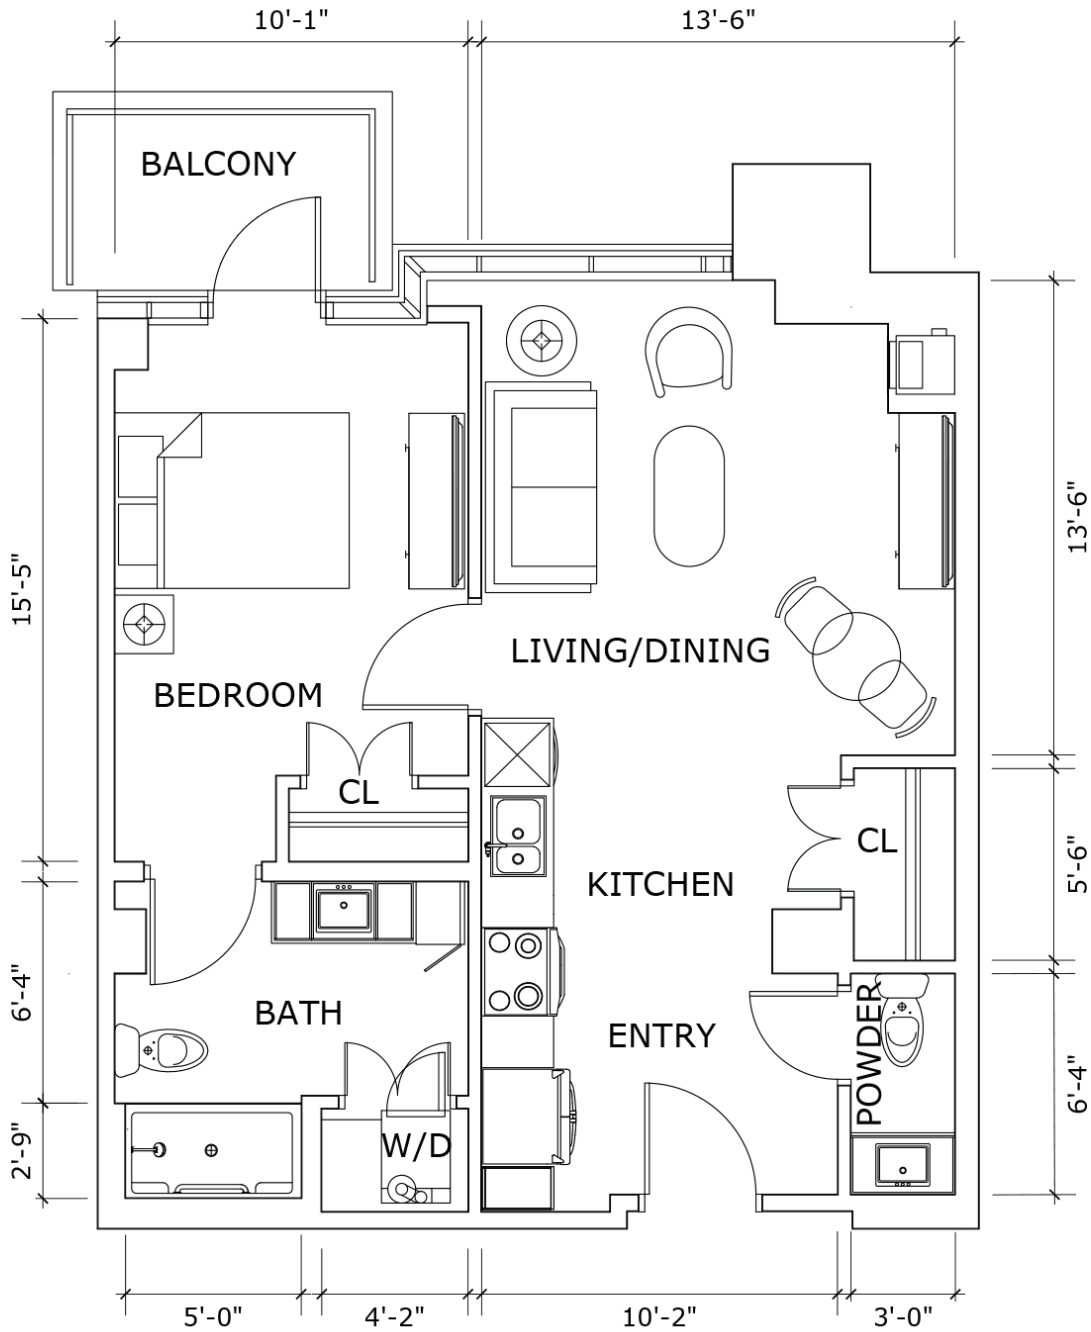

# Lifestyle Apartments

One bedroom

**Parkland**<sup>™</sup>  
LIFESTYLE RESIDENCES  
ON EGLINTON WEST

**Suite numbers:** 231, 331, 432, 532, 622, 722, 819, 919

**663 sq. ft.**

## Location in building

2<sup>nd</sup> and 3<sup>rd</sup> floor

4<sup>th</sup> and 5<sup>th</sup> floor

6<sup>th</sup> and 7<sup>th</sup> floor

8<sup>th</sup> and 9<sup>th</sup> floor

*Final suite elements may differ.*

# Lifestyle Apartments

One bedroom

**Parkland**<sup>™</sup>  
LIFESTYLE RESIDENCES  
ON EGLINTON WEST

**Suite numbers:** 231, 331, 432, 532, 622, 722, 819, 919

**663 sq. ft.**

For more information about additional suites available at Parkland on Eglinton West contact our Lifestyle Consultant at 416-997-2647 or visit [experienceparkland.com/oneglintonwest](http://experienceparkland.com/oneglintonwest).

# Lifestyle Apartments

One bedroom + den

**Parkland**<sup>™</sup>  
LIFESTYLE RESIDENCES  
ON EGLINTON WEST

**Suite numbers:** 236, 336, 437, 537, 627, 727, 824, 924

**837 sq. ft.**