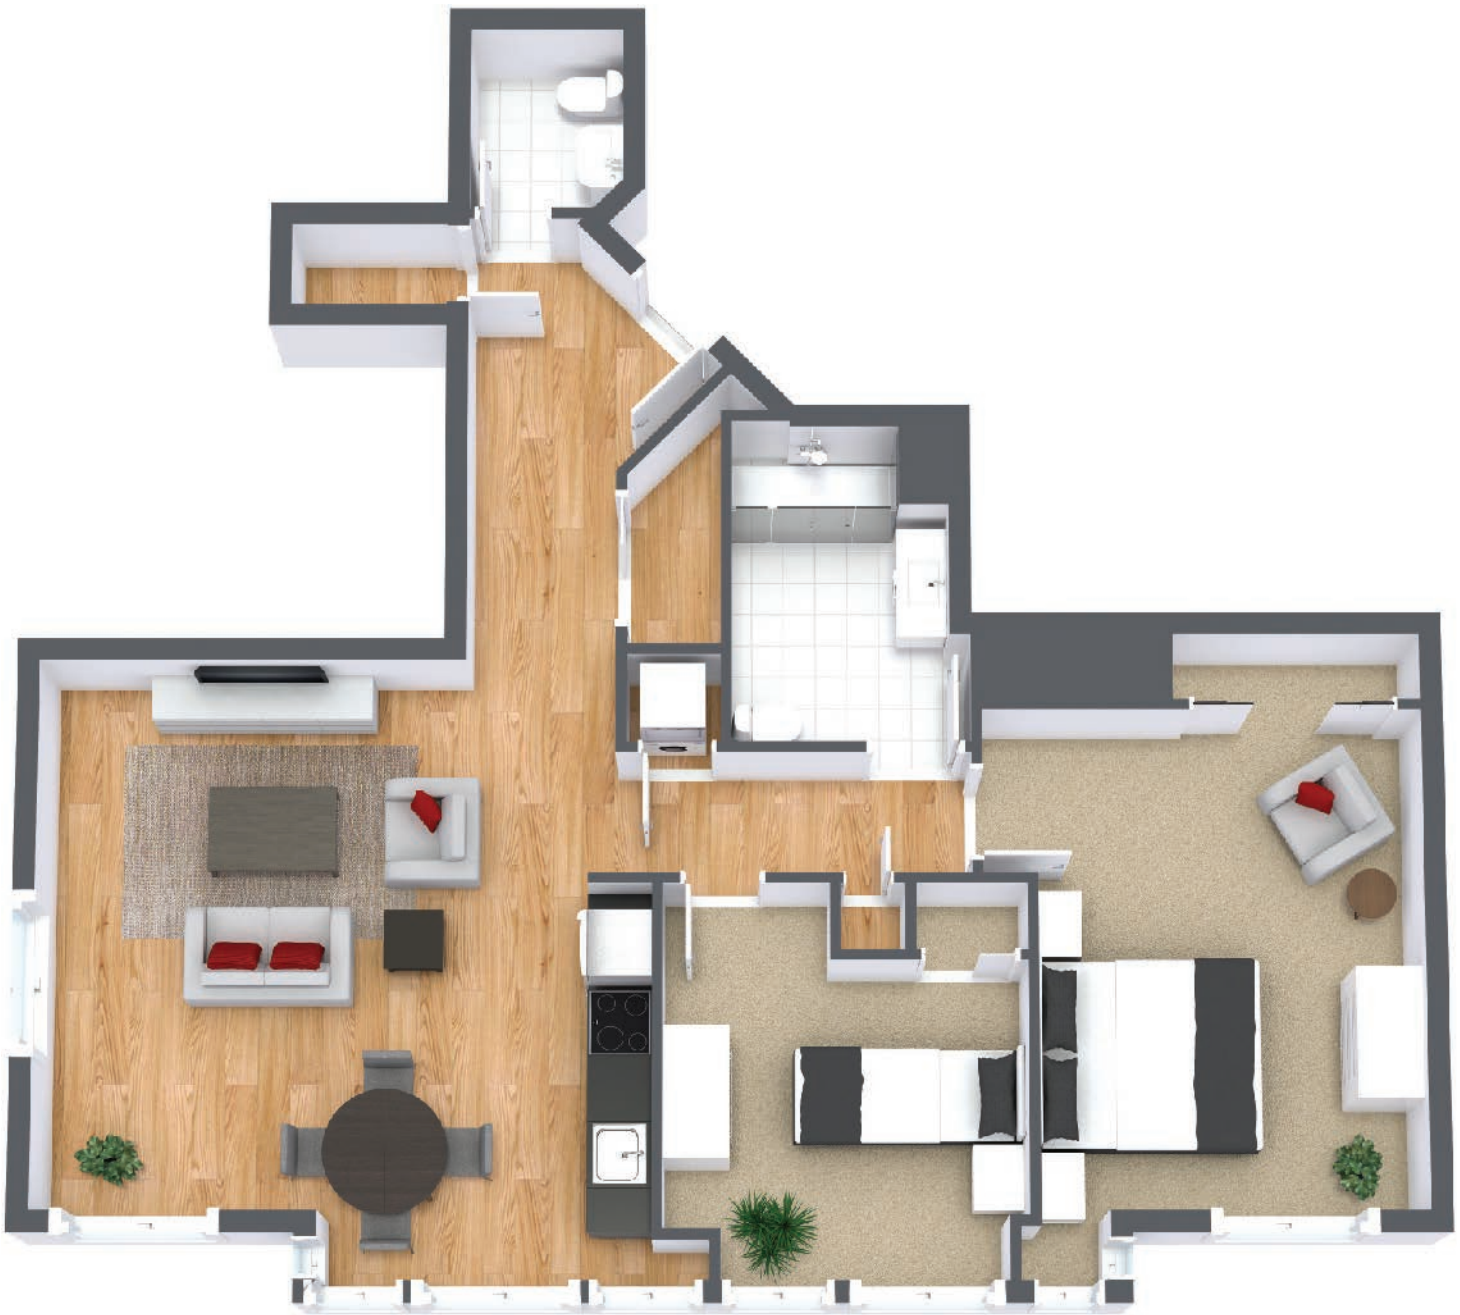

Parkland[™]
RETIREMENT LIVING
AT THE GARDENS

All-Inclusive Lifestyle

Two Bedroom

Suite Number: 403, 503, 603, 703, 803
Square Feet: 1149
Dimensions*: Living / Dining / Kitchen - 17'8" x 23' Master Bedroom - 12' x 16'9"

Parkland[™]
RETIREMENT LIVING
AT THE GARDENS

All-Inclusive Lifestyle

Two Bedroom

Suite Number: 405, 505, 605, 705, 805
Square Feet: 1141
Dimensions*: Living / Dining / Kitchen - 19'3" x 17'2" Bedroom - 11'10" x 17'10"

Parkland[™]
RETIREMENT LIVING
AT THE GARDENS

All-Inclusive Lifestyle

Two Bedroom

Suite Number: 406, 506, 606, 706, 806
Square Feet: 1138
Dimensions*: Living / Dining - 12'4" x 27'2" Bedroom - 12'8" x 27'9"