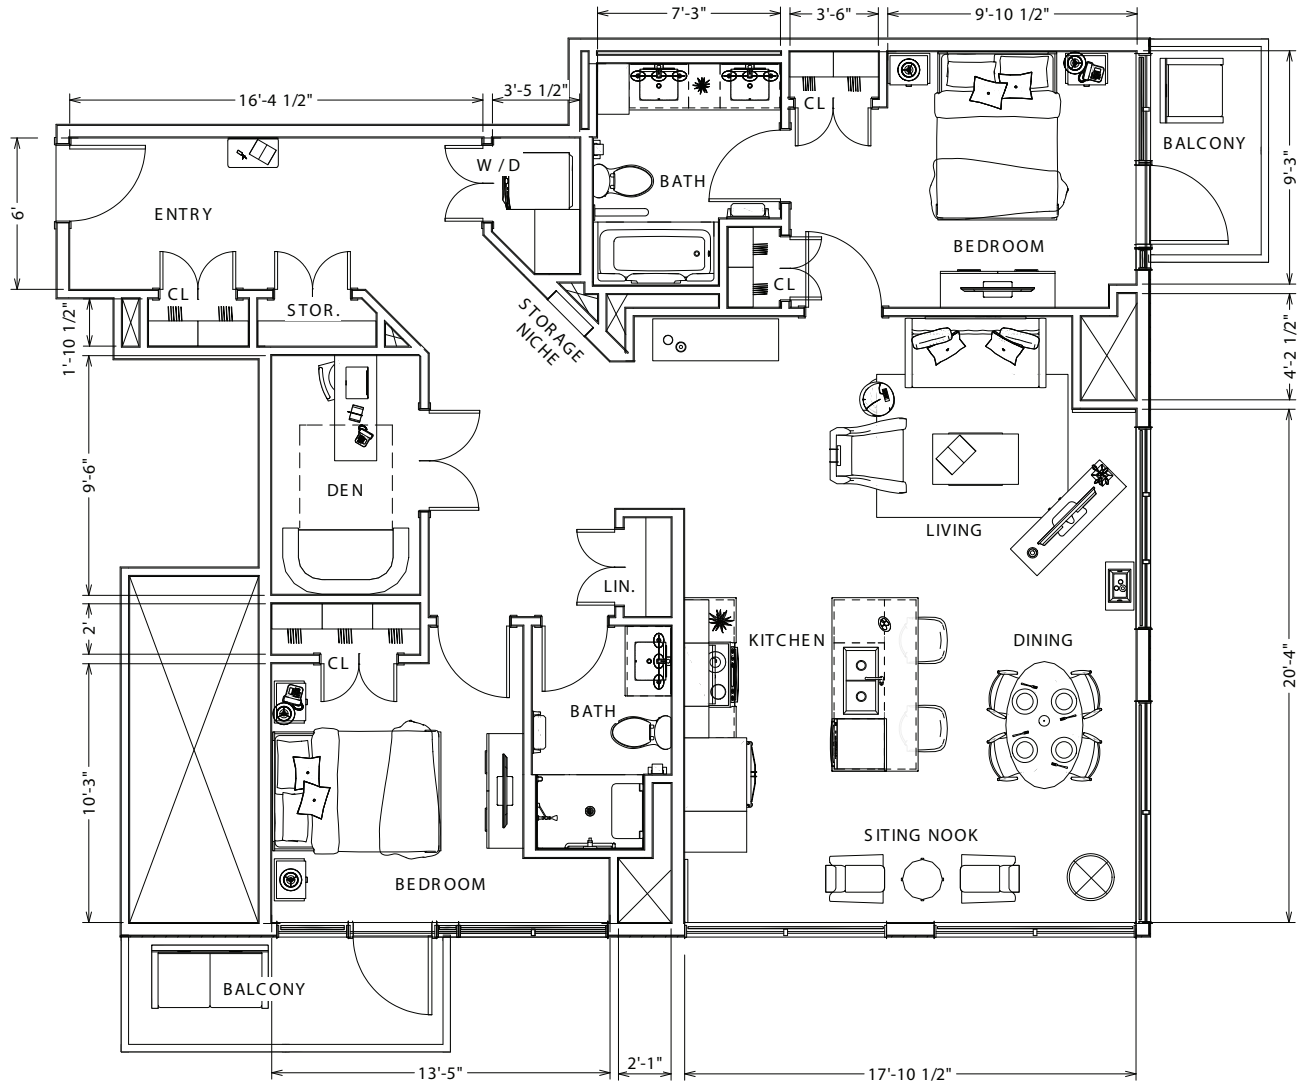

5th – 12th floor

Final suite elements may differ.

Lifestyle Apartments

Parkland[™]
LIFESTYLE RESIDENCES

AJAX

Maple 1

Two bedroom + den

LIVING AREA
1340 SQ FT

Suite numbers: 510, 610, 710, 810, 910, 1010, 1110, 1210

1,340 sq. ft.

For more information about additional suites available at Parkland Ajax contact our Lifestyle Consultant at 905-424-9369 or visit experienceparkland.com/ajax.