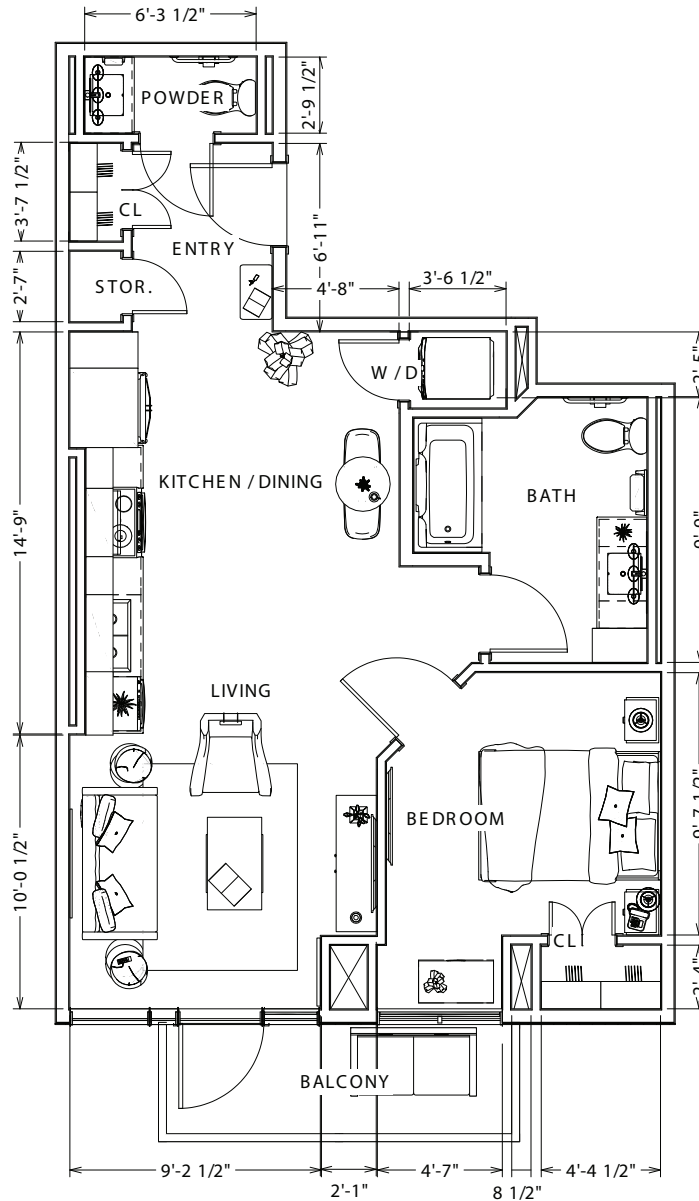

Location in building

5th – 12th floor

Final suite elements may differ.

Lifestyle Apartments

Hemlock 1

One bedroom

Parkland[™]
LIFESTYLE RESIDENCES

AJAX

Final suite elements may differ.

Lifestyle Apartments

Hemlock 2

One bedroom

Parkland[™]
LIFESTYLE RESIDENCES

A J A X

Suite numbers: 509, 609, 709, 809, 909, 1009, 1109, 1209

671 sq. ft.

Location in building

5th – 12th floor

Final suite elements may differ.

Lifestyle Apartments

Hemlock 2

One bedroom

Parkland
LIFESTYLE RESIDENCES

A J A X

LIVING AREA
671 SQ FT

Suite numbers: 509, 609, 709, 809, 909, 1009, 1109, 1209

671 sq. ft.

For more information about additional suites available at Parkland Ajax contact our Lifestyle Consultant at 905-424-9369 or visit experienceparkland.com/ajax.