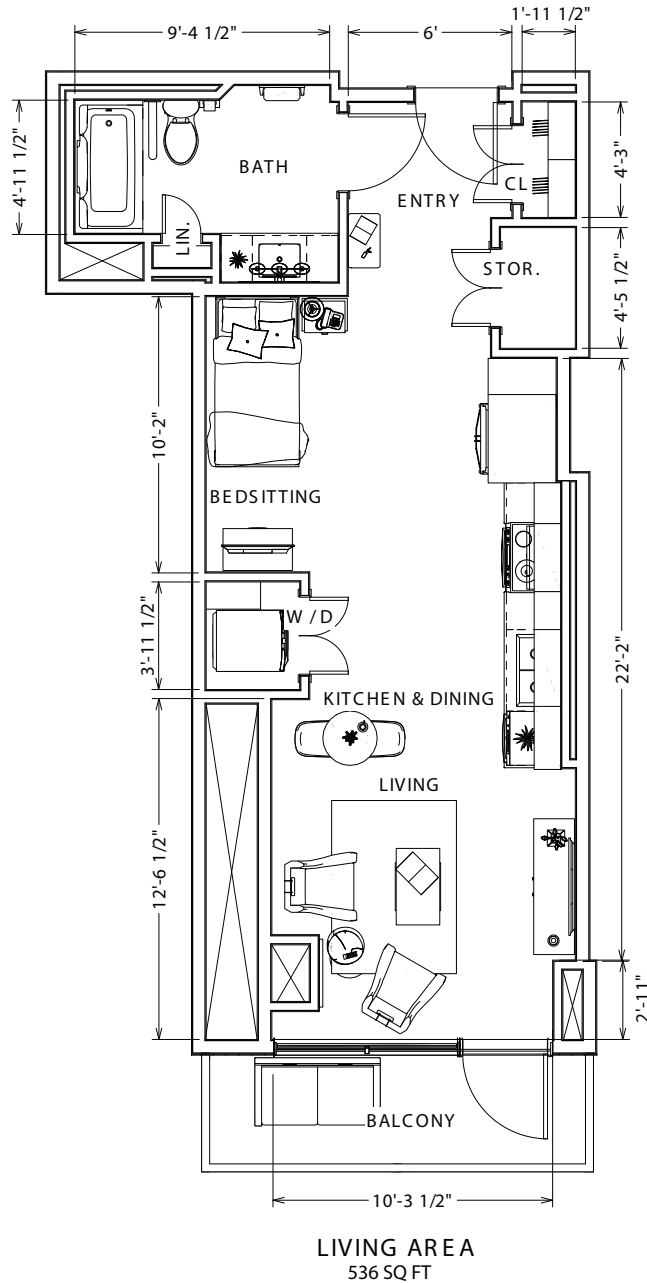

Lifestyle Apartments

Cherry
Studio

Parkland[™]
LIFESTYLE RESIDENCES
AJAX

Suite numbers: 506, 606, 706, 806, 906, 1006, 1106, 1206	536 sq. ft.
---	--------------------

Location in building

5th – 12th floor

Final suite elements may differ.

Lifestyle Apartments

Cherry
Studio

Parkland[™]
LIFESTYLE RESIDENCES

AJAX

Suite numbers: 506, 606, 706, 806, 906, 1006, 1106, 1206

536 sq. ft.

For more information about additional suites available at Parkland Ajax contact our Lifestyle Consultant at 905-424-9369 or visit experienceparkland.com/ajax.

Final suite elements may differ.

Lifestyle Apartments

Hemlock 1

One bedroom

Parkland[™]
LIFESTYLE RESIDENCES

A J A X

Suite numbers: 505, 605, 705, 805, 905, 1005, 1105, 1205

656 sq. ft.

Location in building

5th – 12th floor

Final suite elements may differ.

Lifestyle Apartments

Hemlock 1

One bedroom

Parkland[™]
LIFESTYLE RESIDENCES

AJAX