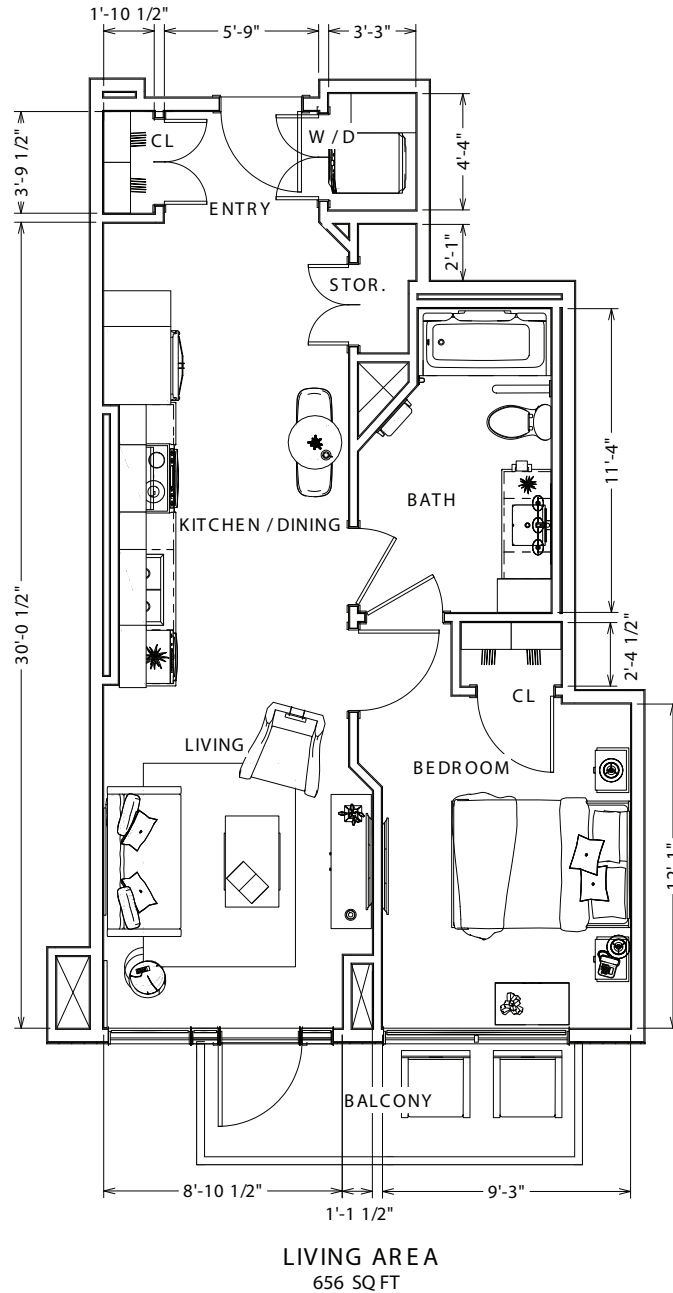

Final suite elements may differ.

Lifestyle Apartments

Hemlock 1

One bedroom

Parkland[™]
LIFESTYLE RESIDENCES

A J A X

Suite numbers: 505, 605, 705, 805, 905, 1005, 1105, 1205

656 sq. ft.

Location in building

5th – 12th floor

Final suite elements may differ.

Lifestyle Apartments

Hemlock 1

One bedroom

Parkland[™]
LIFESTYLE RESIDENCES

AJAX

Final suite elements may differ.

Lifestyle Apartments

Hemlock 2

One bedroom

Parkland[™]
LIFESTYLE RESIDENCES

A J A X

Suite numbers: 509, 609, 709, 809, 909, 1009, 1109, 1209

671 sq. ft.

Location in building

5th – 12th floor

Final suite elements may differ.

Lifestyle Apartments

Hemlock 2

One bedroom

Parkland
LIFESTYLE RESIDENCES

A J A X