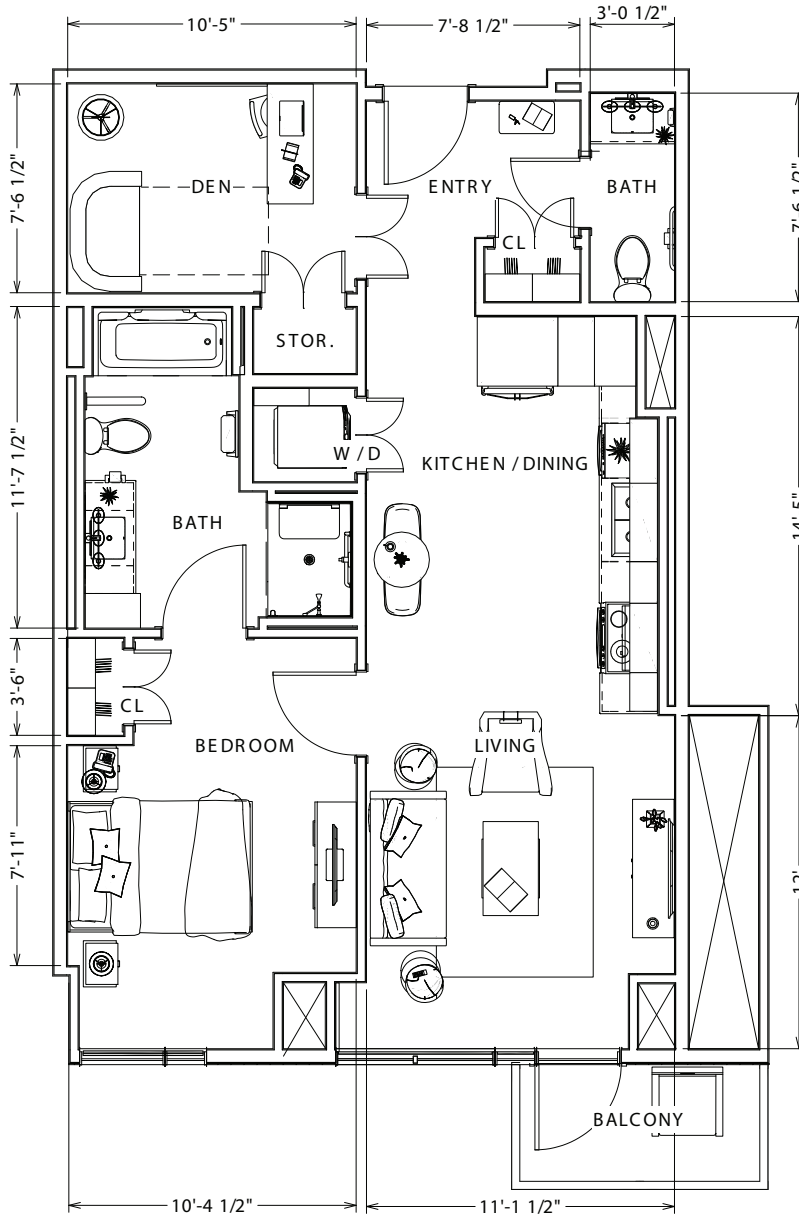

Final suite elements may differ.

Lifestyle Apartments

Birch 4

One bedroom + den

Parkland[™]
LIFESTYLE RESIDENCES

AJAX

Suite numbers: 507, 607, 707, 807, 907, 1007, 1107, 1207

833 sq. ft.

Location in building

5th – 12th floor

Final suite elements may differ.

Lifestyle Apartments

Birch 4

One bedroom + den

Parkland[™]
LIFESTYLE RESIDENCES

A J A X

LIVING AREA
833 SQ FT

Suite numbers: 507, 607, 707, 807, 907, 1007, 1107, 1207

833 sq. ft.

For more information about additional suites available at Parkland Ajax contact our Lifestyle Consultant at 905-424-9369 or visit experienceparkland.com/ajax.

Final suite elements may differ.

Lifestyle Apartments

Birch 5

One bedroom + den

Parkland[™]
LIFESTYLE RESIDENCES

AJAX

Suite numbers: 508, 608, 708, 808, 908, 1008, 1108, 1208

846 sq. ft.