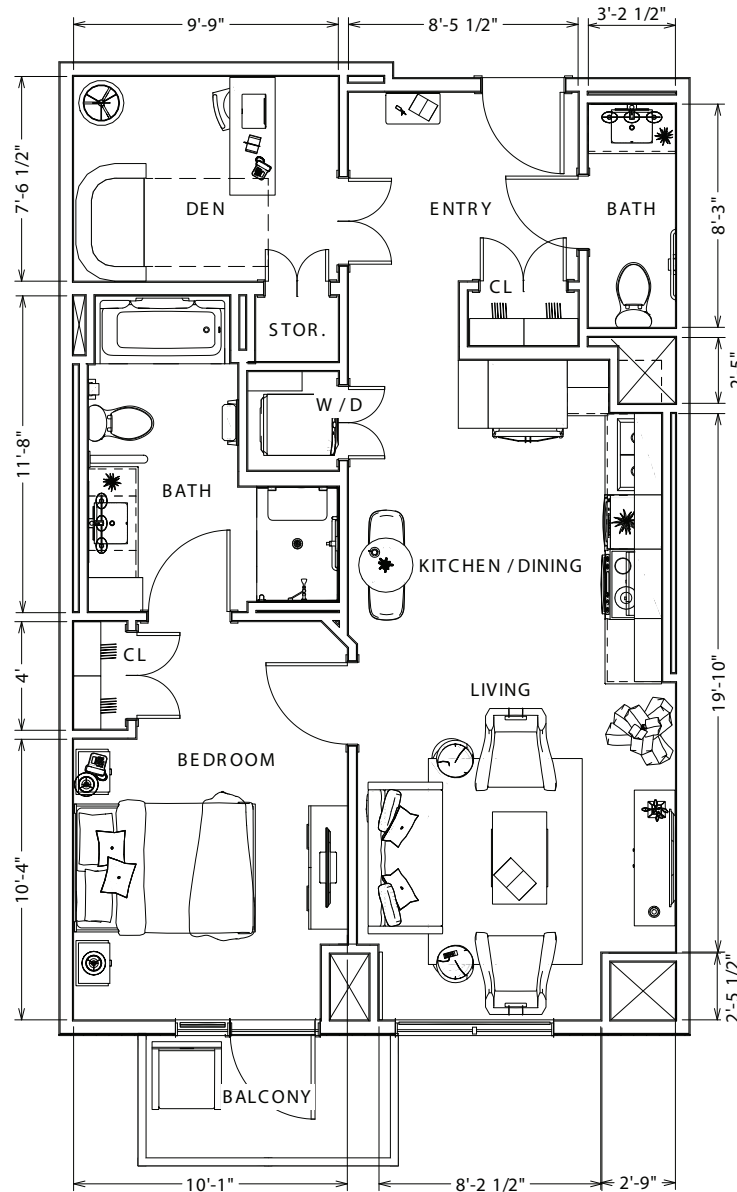

Final suite elements may differ.

Lifestyle Apartments

Birch 5

One bedroom + den

Parkland[™]
LIFESTYLE RESIDENCES

AJAX

Suite numbers: 508, 608, 708, 808, 908, 1008, 1108, 1208

846 sq. ft.

Location in building

5th – 12th floor

Final suite elements may differ.

Lifestyle Apartments

Birch 5

One bedroom + den

Parkland
LIFESTYLE RESIDENCES

AJAX

LIVING AREA
846 SQ FT

Suite numbers: 508, 608, 708, 808, 908, 1008, 1108, 1208

846 sq. ft.

For more information about additional suites available at Parkland Ajax contact our Lifestyle Consultant at 905-424-9369 or visit experienceparkland.com/ajax.