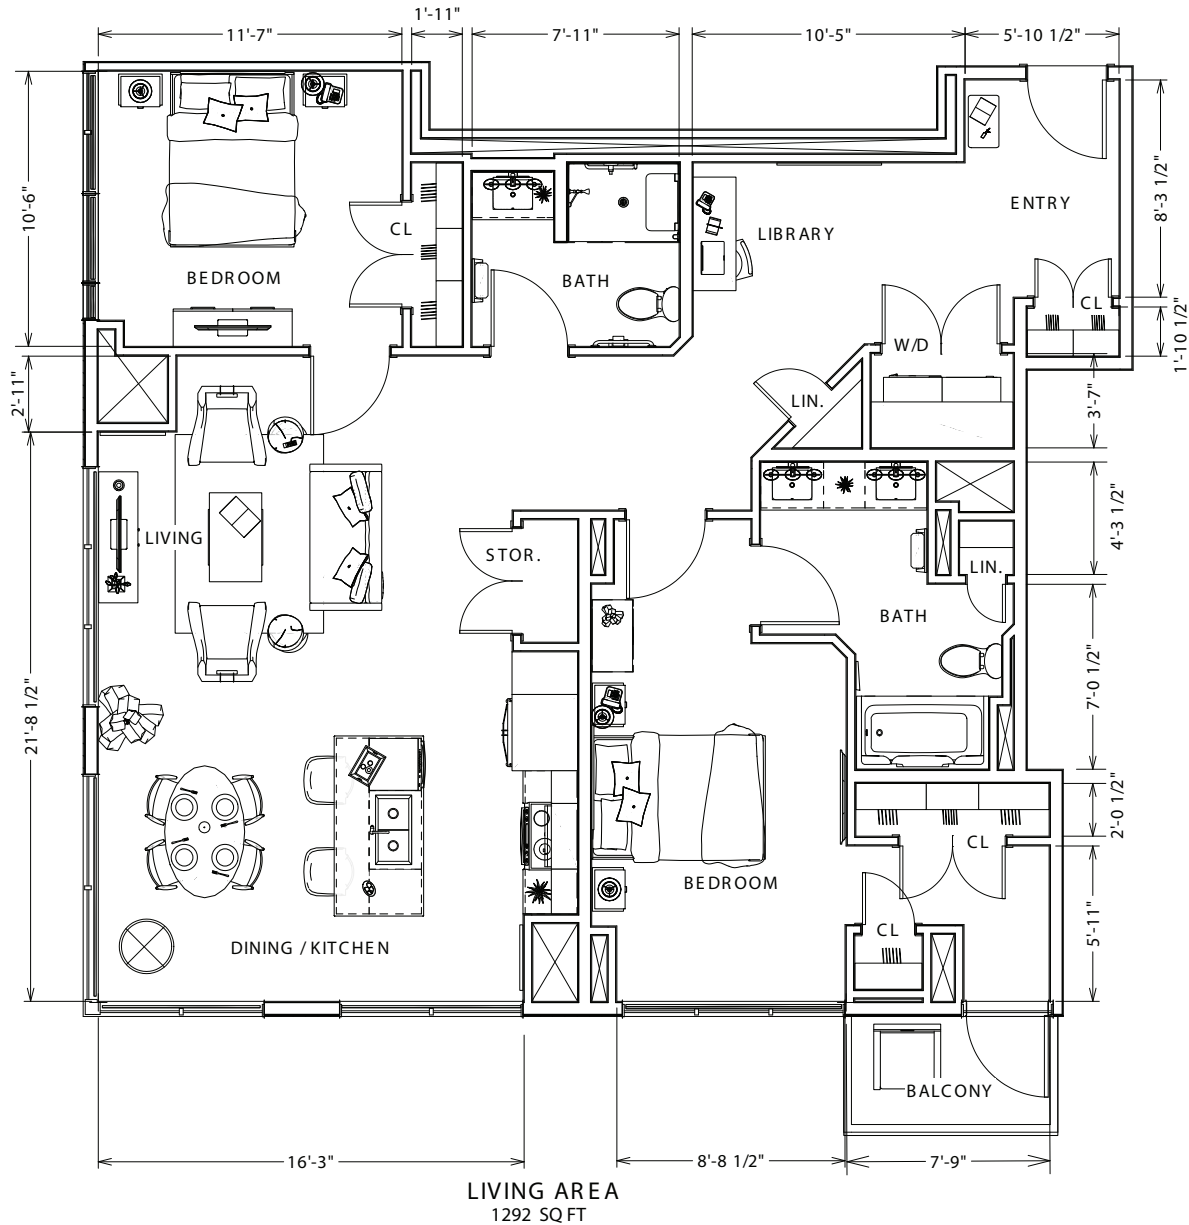

Location in building

5th floor

Final suite elements may differ.

Lifestyle Apartments

Parkland
LIFESTYLE RESIDENCES

AJAX

Willow 1

Two bedroom

Suite numbers: 501

1,292 sq. ft.

For more information about additional suites available at Parkland Ajax contact our Lifestyle Consultant at 905-424-9369 or visit experienceparkland.com/ajax.

Final suite elements may differ.