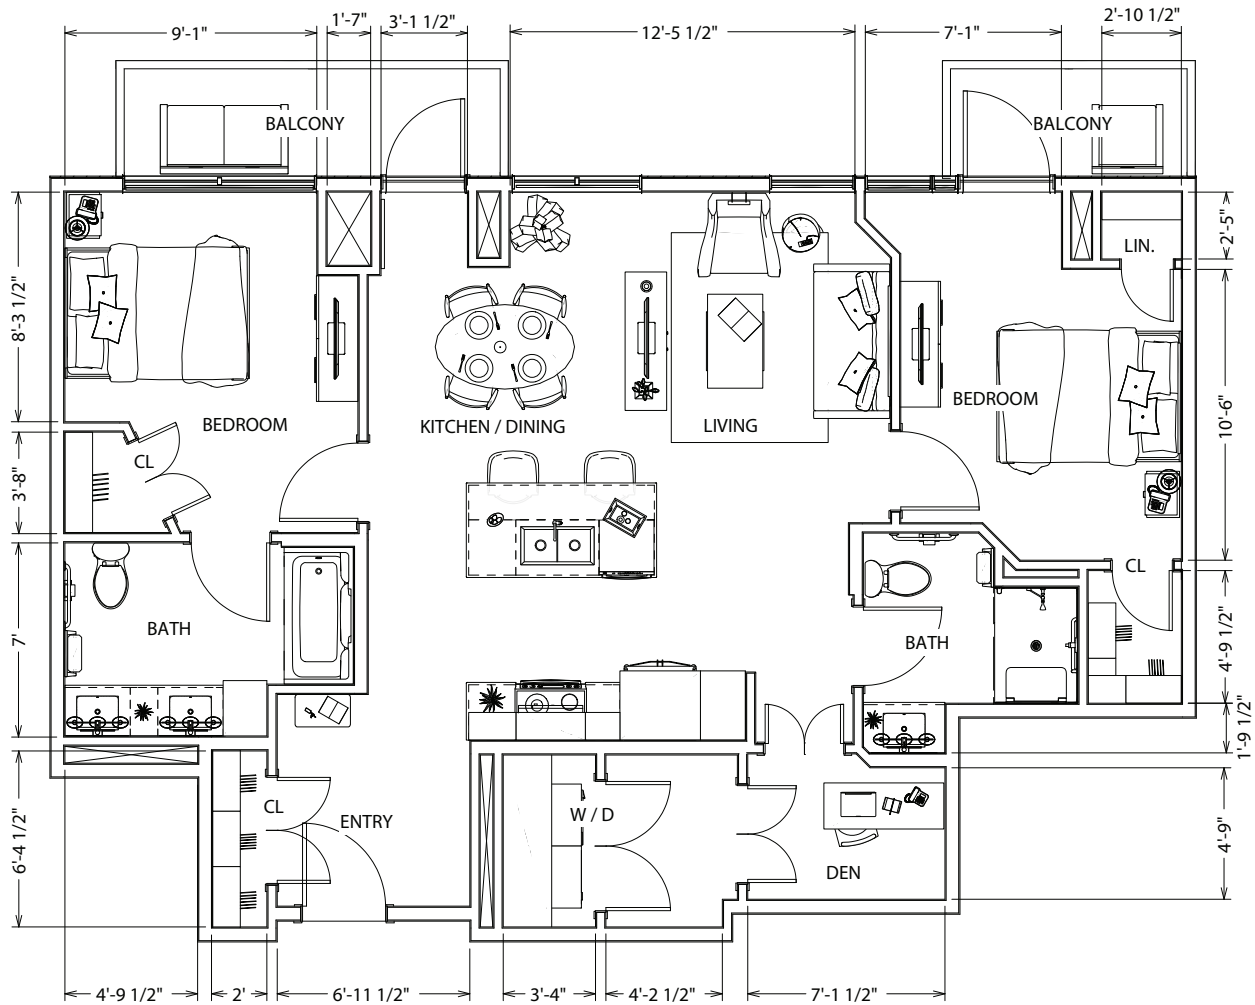

Location in building

5th – 12th floor

Final suite elements may differ.

Lifestyle Apartments

Maple 4

Two bedroom + den

Parkland
LIFESTYLE RESIDENCES

AJAX

LIVING AREA
1061 SQ FT

Suite numbers: 513, 613, 713, 813, 913, 1013, 1113, 1213

1,061 sq. ft.

For more information about additional suites available at Parkland Ajax contact our Lifestyle Consultant at 905-424-9369 or visit experienceparkland.com/ajax.