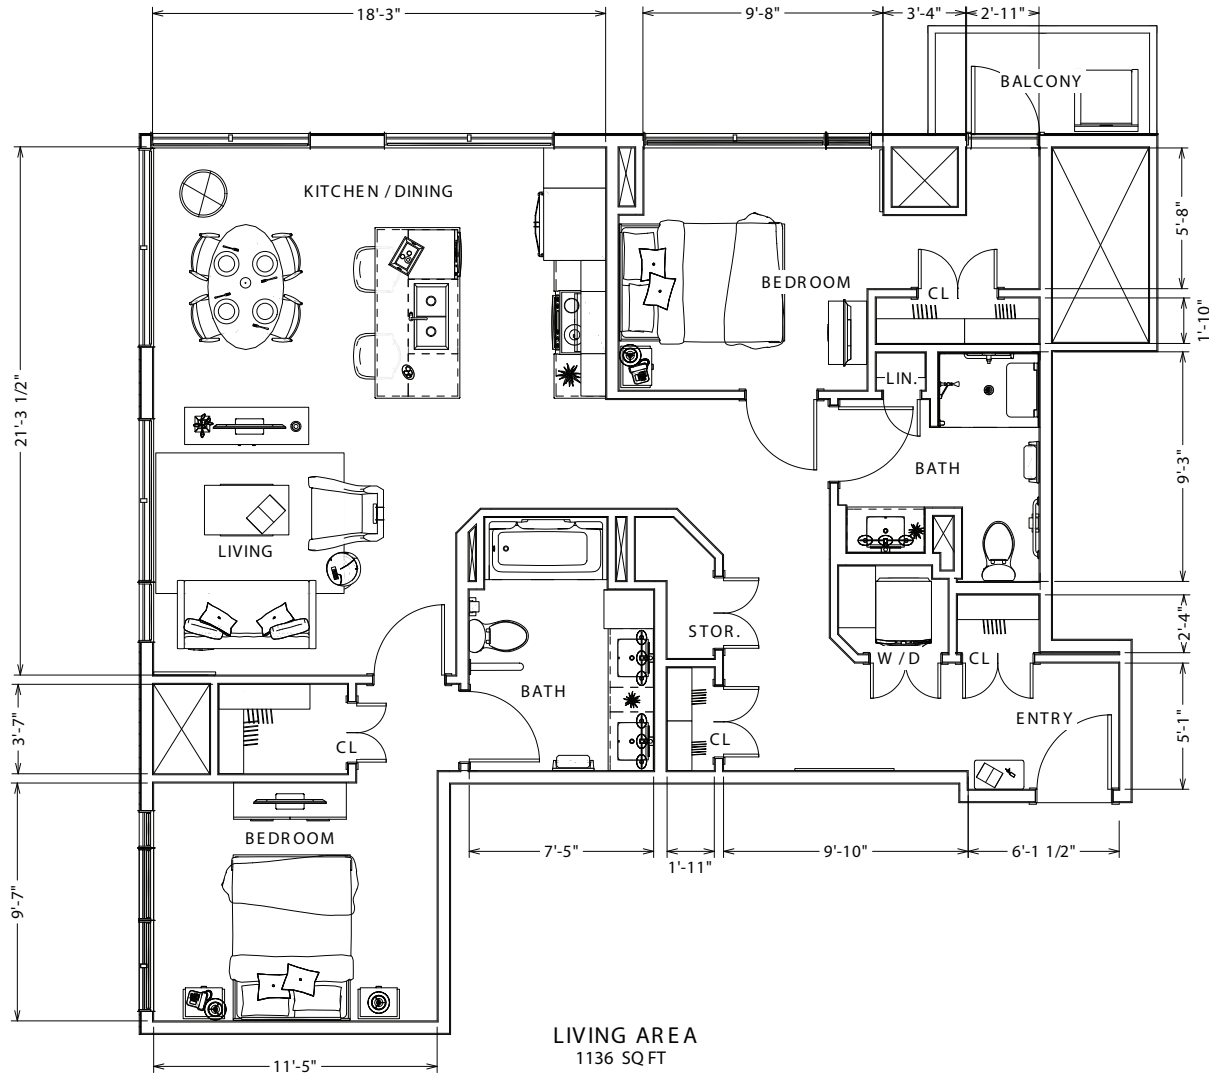

Lifestyle Apartments

Willow 3B

Two bedroom

Parkland[™]
LIFESTYLE RESIDENCES

AJAX

Suite numbers: 516

1,136 sq. ft.

Location in building

5th floor

Final suite elements may differ.

Lifestyle Apartments

Willow 3B

Two bedroom

Parkland
LIFESTYLE RESIDENCES

AJAX

Suite numbers: 516

1,136 sq. ft.

For more information about additional suites available at Parkland Ajax contact our Lifestyle Consultant at 905-424-9369 or visit experienceparkland.com/ajax.

Final suite elements may differ.